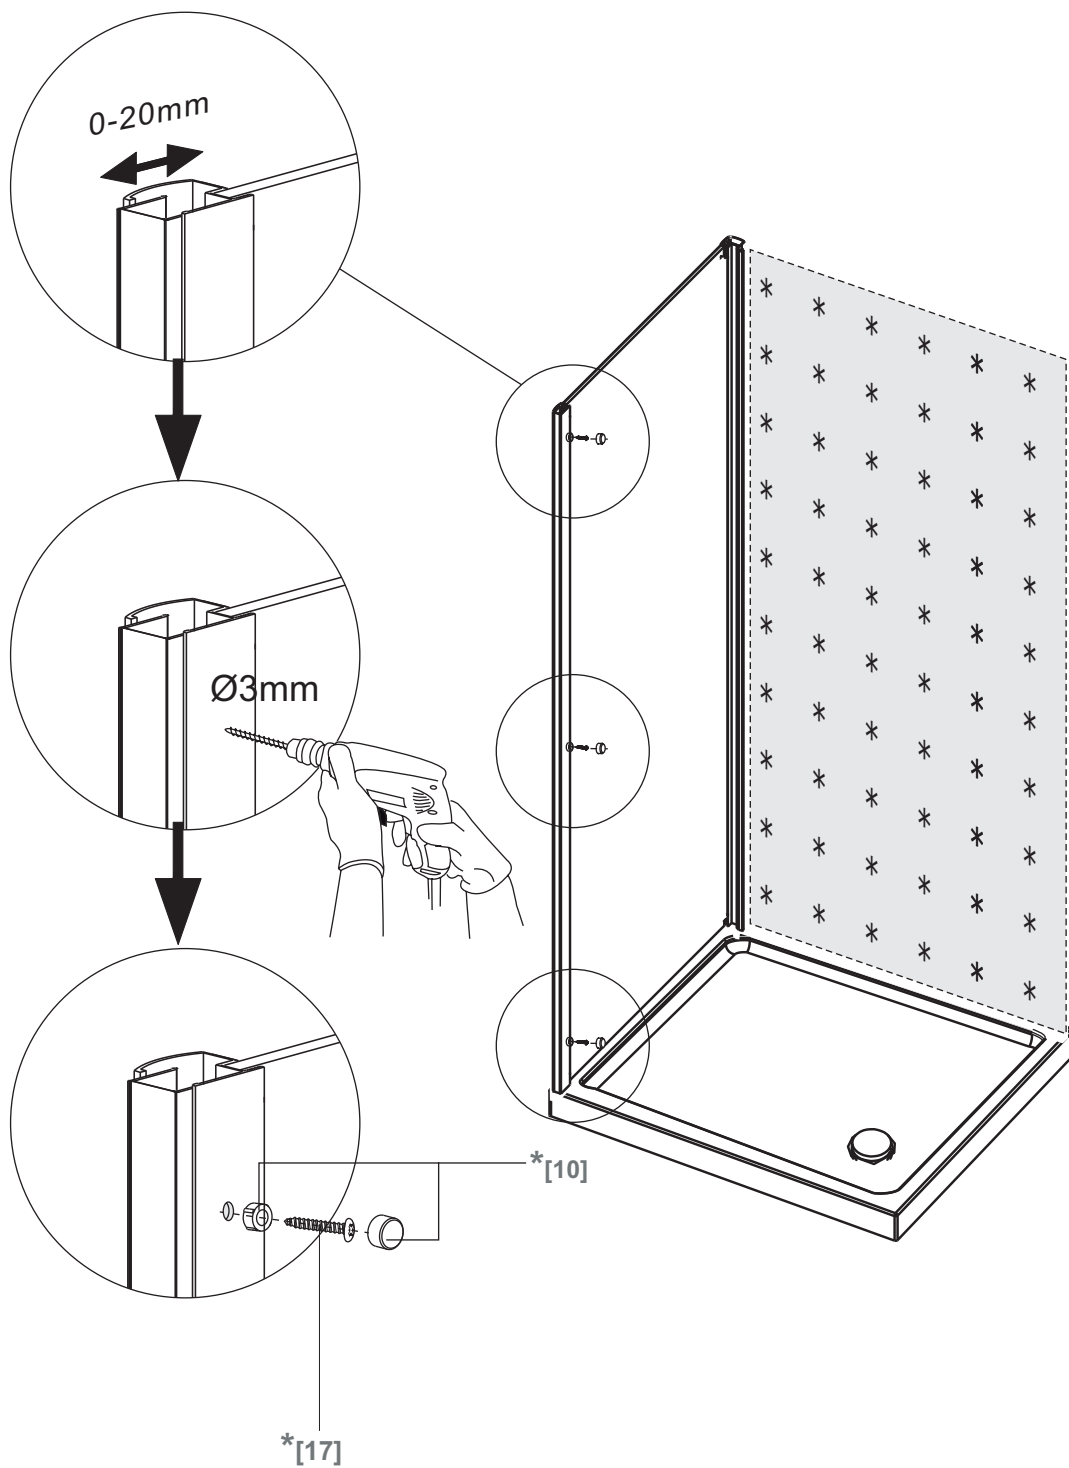

**Bandhours**

**Side 80**  
**Side 90**

**80x190CM**

**90x190CM**

[01] x 1

[13]d x 1

[13]e x 1

[10] x 6

\*[13]b x 1

\*[13]c x 2

Ø3mm

Ø6mm

	Min. & Max
Side 80	785--825mm
Side 90	885--925mm

[01] x-1

[10] x 3

(St4x12mm)

[17] x3

\*Parts not provided.They are included in front door package

\*Parts not provided. They are included in front door package

\*[17] x3

\*[10] x 3

\*Parts not provided. They are included in front door package