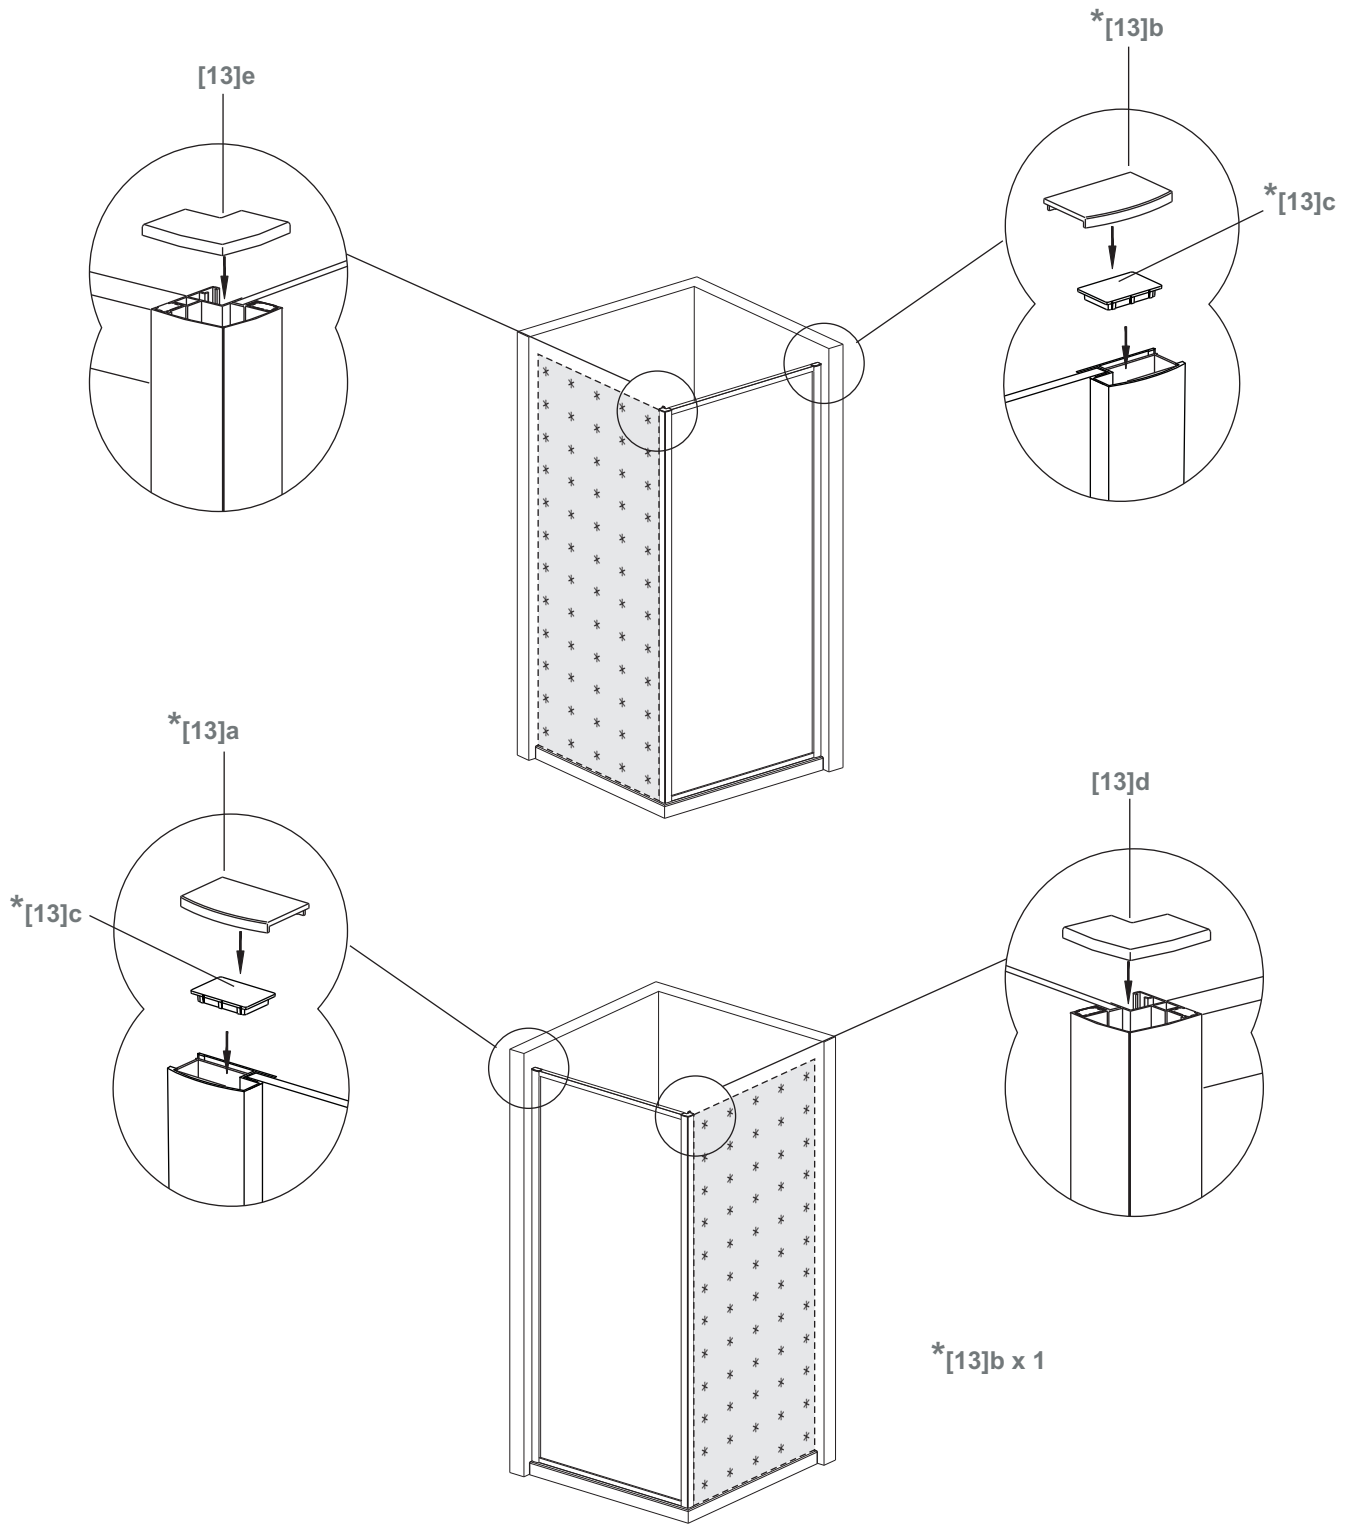

**Bandhours**

**Side 80**  
**Side 90**

**80x190CM**

**90x190CM**

[01] x 1

[13]d x 1

[13]e x 1

[10] x 6

\*[13]b x 1

\*[13]c x 2

Ø3mm

Ø6mm

	Min. & Max
Side 80	785--825mm
Side 90	885--925mm

[01] x-1

[10] x 3

(St4x12mm)

[17] x3

\*Parts not provided.They are included in front door package

\*Parts not provided. They are included in front door package

\*[17] x3

\*[10] x 3

\*Parts not provided. They are included in front door package

\*[13]a x 1

\*[13]b x 1

\*[13]c x 1

[13]d x 1

[13]e x 1