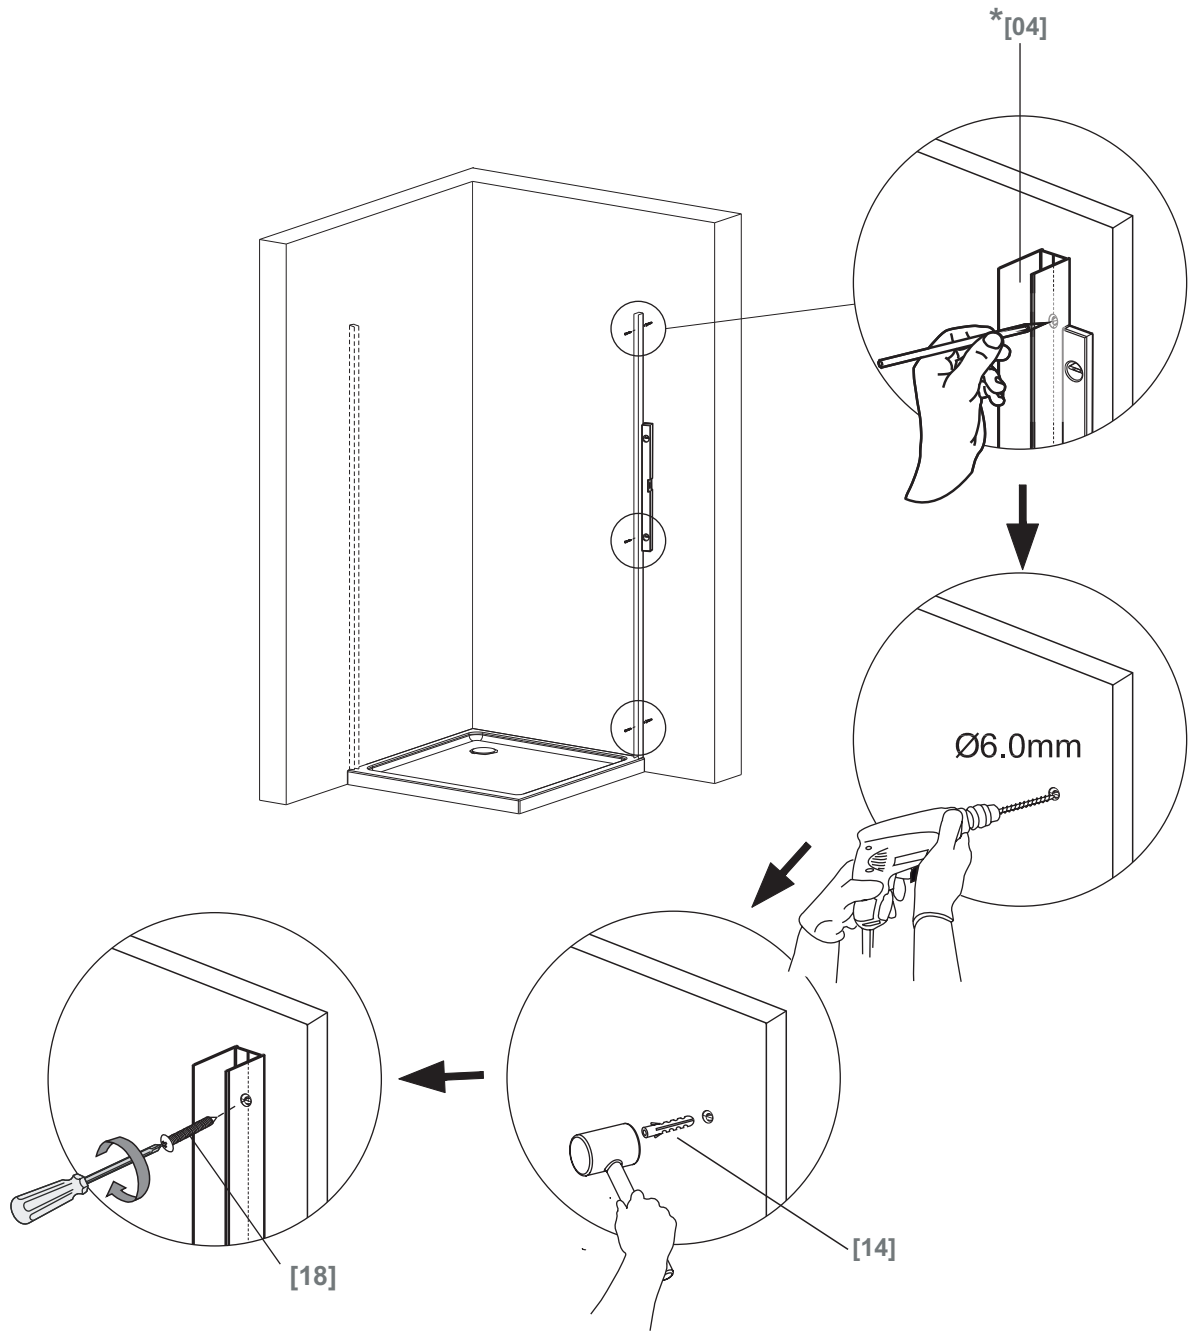

**Bandhours**

**Side 80**  
**Side 90**

**80x190CM**

**90x190CM**

[01] x 1

[13]d x 1

[13]e x 1

[10] x 6

(St4x12mm)

[17] x 3

(St4x30mm)

[18] x 3

[14] x 3

\*Parts not provided.They are included in front door package

\*[04] x 1

\*[13]a x 1

\*[13]b x 1

\*[13]c x 2

Ø3mm

Ø6mm

	Min. & Max
Side 80	785--825mm
Side 90	885--925mm

[01] x-1

[10] x 3

(St4x12mm)

[17] x3

\*Parts not provided.They are included in front door package

\*Parts not provided. They are included in front door package

\*[17] x3

\*[10] x 3

\*Parts not provided. They are included in front door package