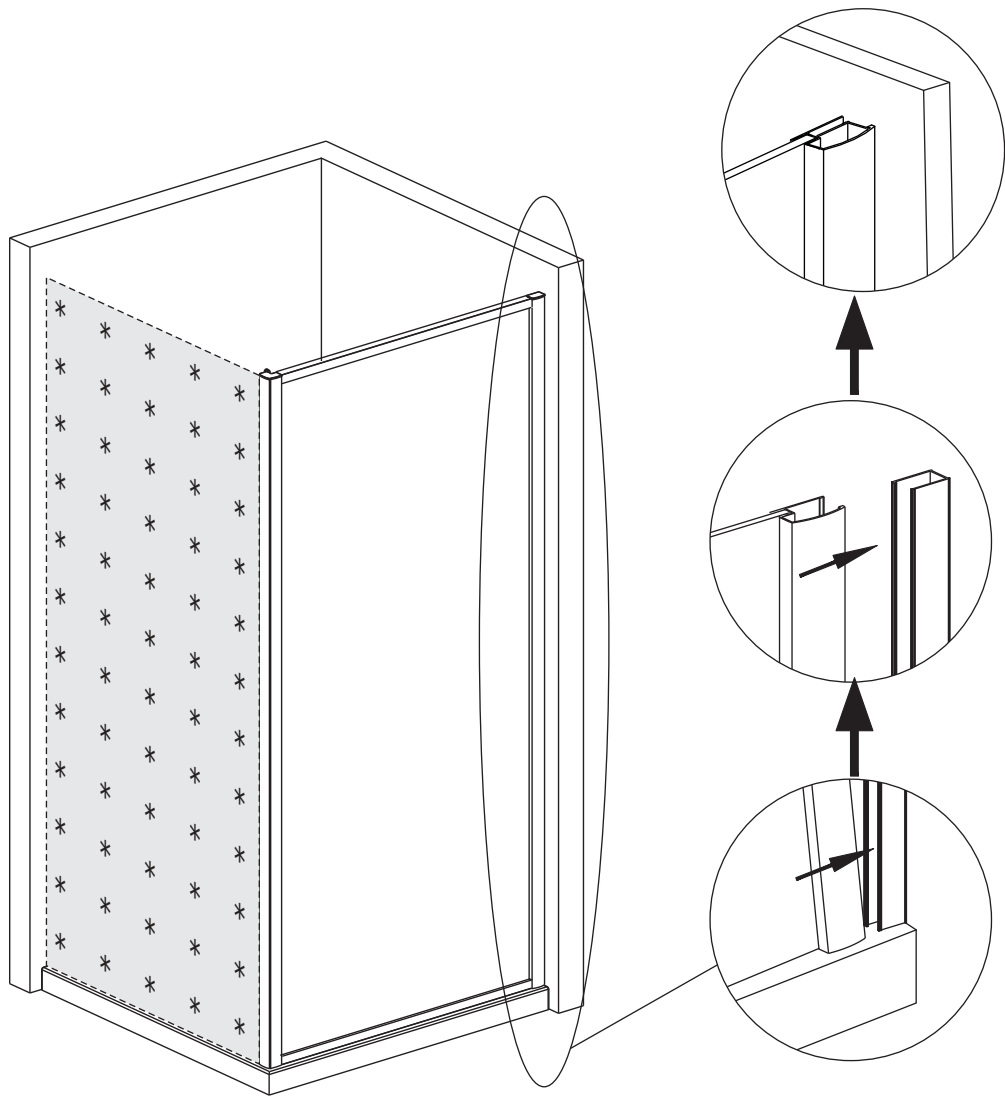

**Bandhours**

**Side 80**  
**Side 90**

**80x190CM**

**90x190CM**

[01] x 1

[13]d x 1

[13]e x 1

[10] x 6

(St4x12mm)

[17] x 3

(St4x30mm)

[18] x 3

[14] x 3

\*Parts not provided.They are included in front door package

\*[04] x 1

\*[13]a x 1

\*[13]b x 1

\*[13]c x 2

Ø3mm

Ø6mm

	Min. & Max
Side 80	785--825mm
Side 90	885--925mm

[01] x-1

[10] x 3

(St4x12mm)

[17] x3

\*Parts not provided.They are included in front door package

\*Parts not provided. They are included in front door package

\*[17] x3

\*[10] x 3

\*Parts not provided. They are included in front door package