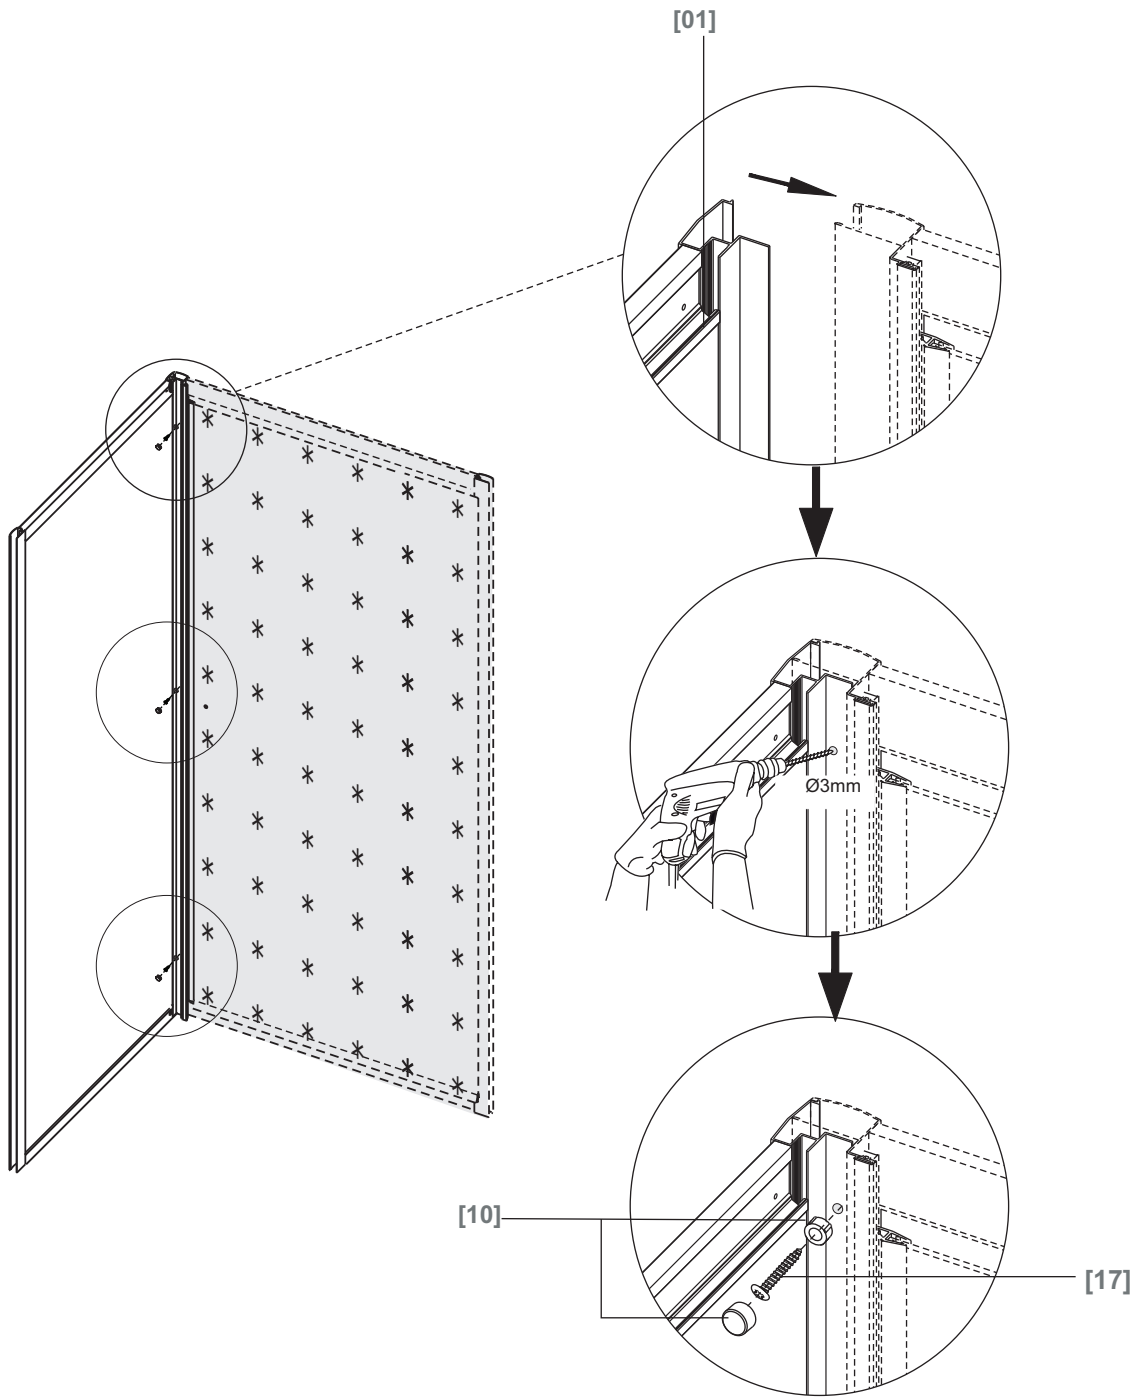

**Bandhours**

**Side 80**  
**Side 90**

**80x190CM**

**90x190CM**

[01] x 1

[13]d x 1

[13]e x 1

[10] x 6

(St4x12mm)

[17] x 3

(St4x30mm)

[18] x 3

[14] x 3

\*Parts not provided.They are included in front door package

\*[04] x 1

\*[13]a x 1

\*[13]b x 1

\*[13]c x 2

Ø3mm

Ø6mm

	Min. & Max
Side 80	785--825mm
Side 90	885--925mm

[01] x-1

[10] x 3

(St4x12mm)

[17] x3

\*Parts not provided.They are included in front door package

\*Parts not provided. They are included in front door package

\*[17] x3

\*[10] x 3

\*Parts not provided. They are included in front door package