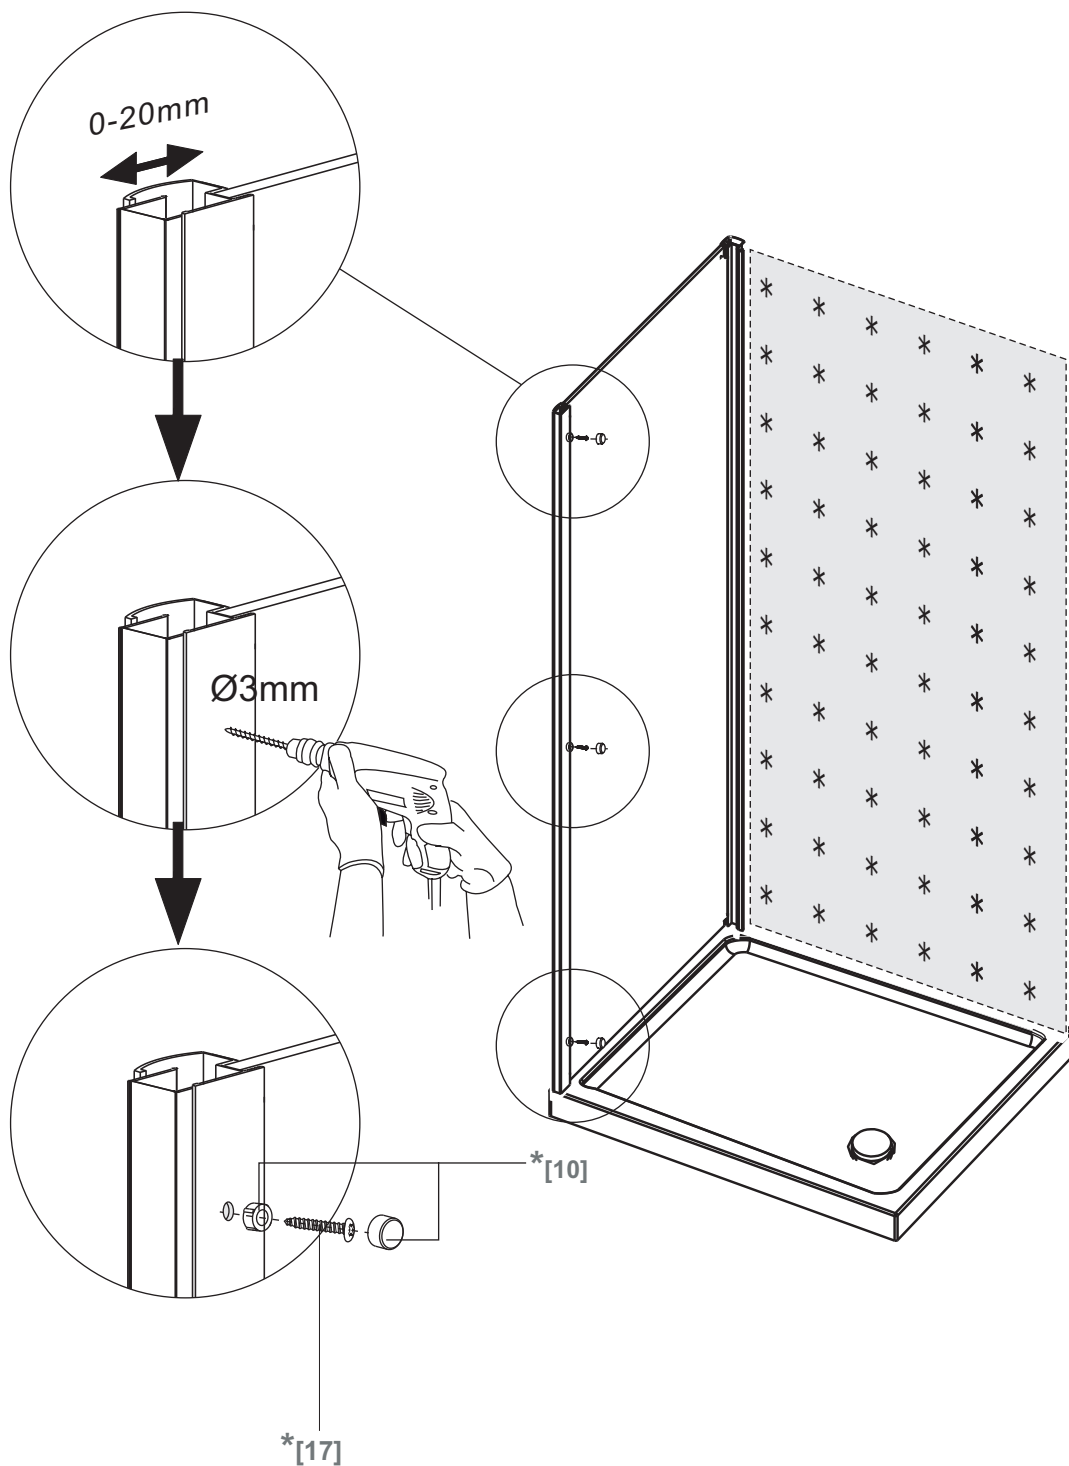

Bandh**o**urs

Side 80
Side 90

80x190CM

90x190CM

[01] x 1

[13]d x 1

[13]e x 1

[10] x 6

*[13]b x 1

*[13]c x 2

Ø3mm

Ø6mm

	Min. & Max
Side 80	785--825mm
Side 90	885--925mm

[01] x-1

[10] x 3

(St4x12mm)

[17] x3

*Parts not provided.They are included in front door package

*Parts not provided. They are included in front door package

*[17] x3

*[10] x 3

*Parts not provided. They are included in front door package

*[13]a x 1

*[13]b x 1

*[13]c x 1

[13]d x 1

[13]e x 1