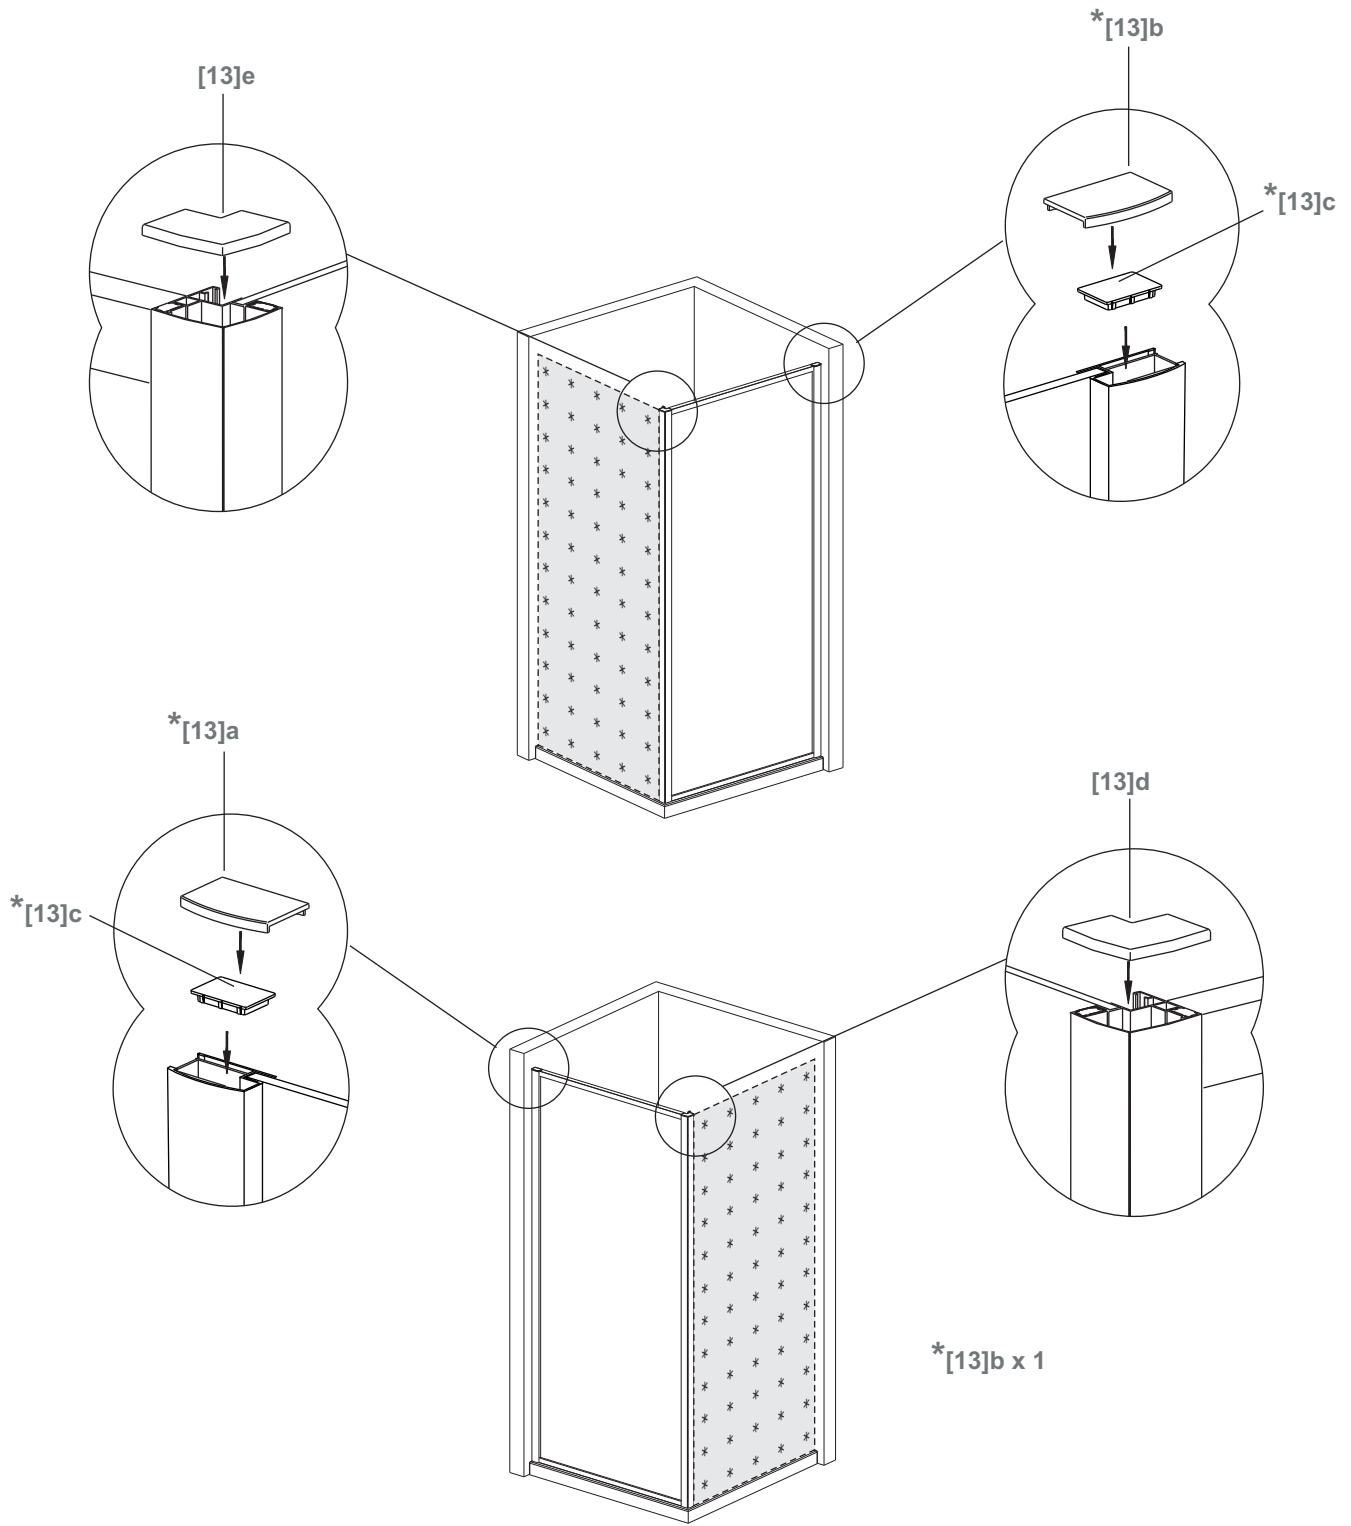

Bandh**o**urs

Side 80
Side 90

80x190CM

90x190CM

[01] x 1

[13]d x 1

[13]e x 1

[10] x 6

*[13]b x 1

*[13]c x 2

Ø3mm

Ø6mm

	Min. & Max
Side 80	785--825mm
Side 90	885--925mm

[01] x-1

[10] x 3

(St4x12mm)

[17] x3

*Parts not provided.They are included in front door package

*Parts not provided. They are included in front door package

*[17] x3

*[10] x 3

*Parts not provided. They are included in front door package

*[13]a x 1

*[13]b x 1

*[13]c x 1

[13]d x 1

[13]e x 1