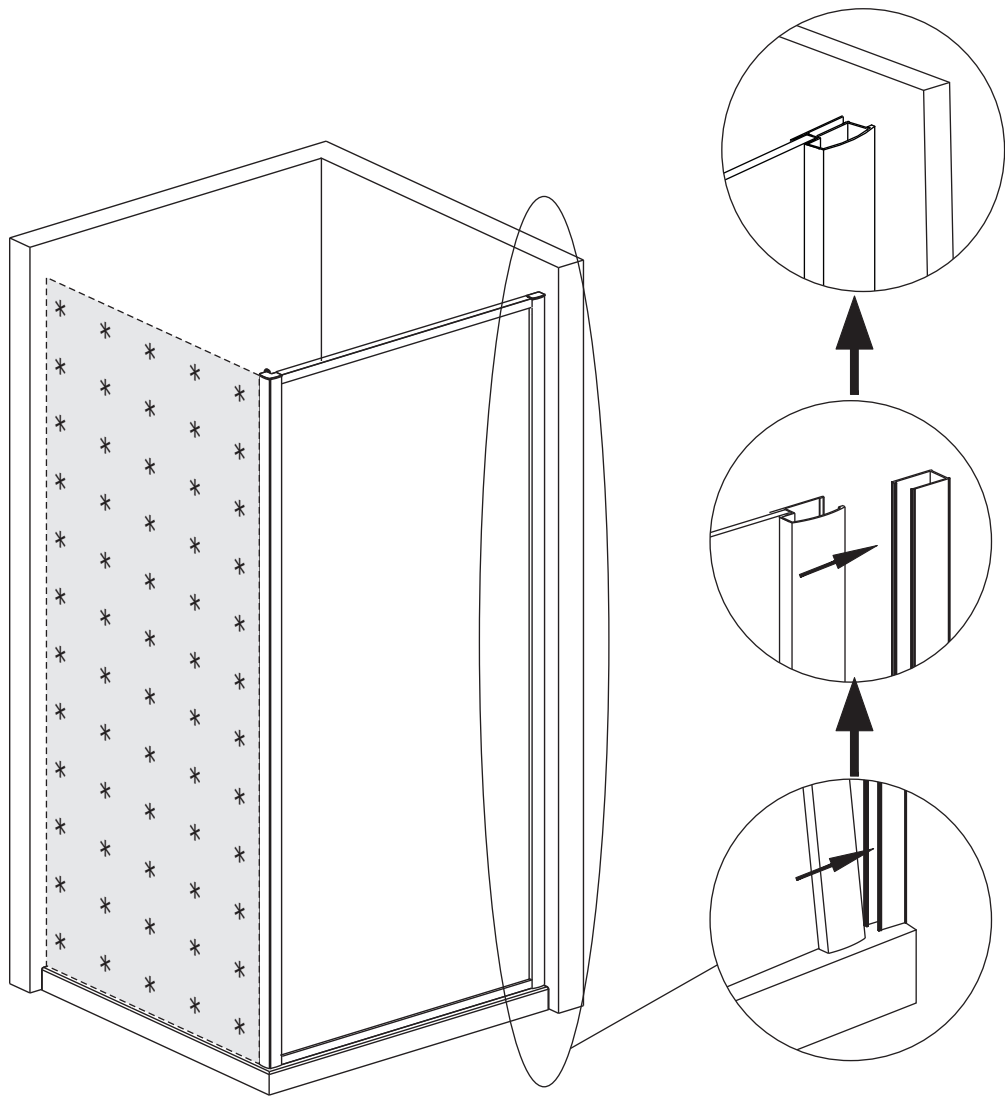

Bandh**o**urs

Side 80
Side 90

80x190CM

90x190CM

[01] x 1

[13]d x 1

[13]e x 1

[10] x 6

(St4x12mm)

[17] x 3

(St4x30mm)

[18] x 3

[14] x 3

*Parts not provided. They are included in front door package

*[04] x 1

*[13]a x 1

*[13]b x 1

*[13]c x 2

Ø3mm

Ø6mm

	Min. & Max
Side 80	785--825mm
Side 90	885--925mm

[01] x-1

[10] x 3

(St4x12mm)

[17] x3

*Parts not provided.They are included in front door package

*Parts not provided. They are included in front door package

*[17] x3

*[10] x 3

*Parts not provided. They are included in front door package