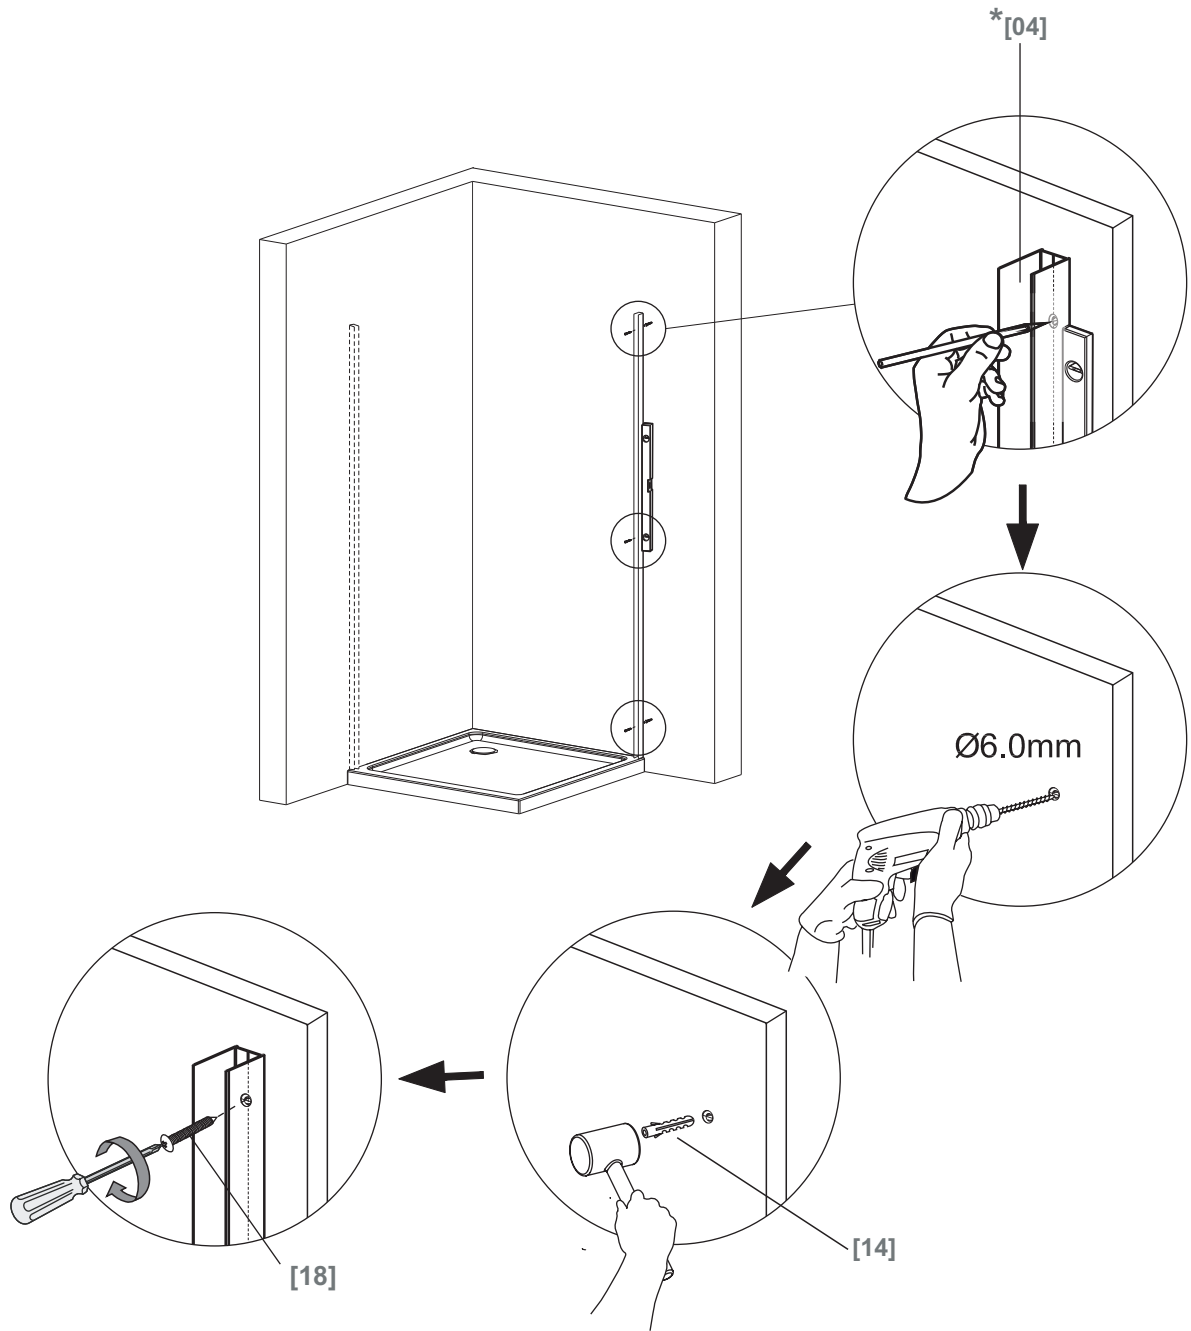

Bandhours

Side 80
Side 90

80x190CM

90x190CM

[01] x 1

[13]d x 1

[13]e x 1

[10] x 6

(St4x12mm)

[17] x 3

(St4x30mm)

[18] x 3

[14] x 3

*Parts not provided. They are included in front door package

*[04] x 1

*[13]a x 1

*[13]b x 1

*[13]c x 2

Ø3mm

Ø6mm

	Min. & Max
Side 80	785--825mm
Side 90	885--925mm

[01] x 1

[10] x 3

(St4x12mm)

[17] x 3

*Parts not provided.They are included in front door package

*Parts not provided. They are included in front door package

* [17] x3

* [10] x 3

*Parts not provided. They are included in front door package