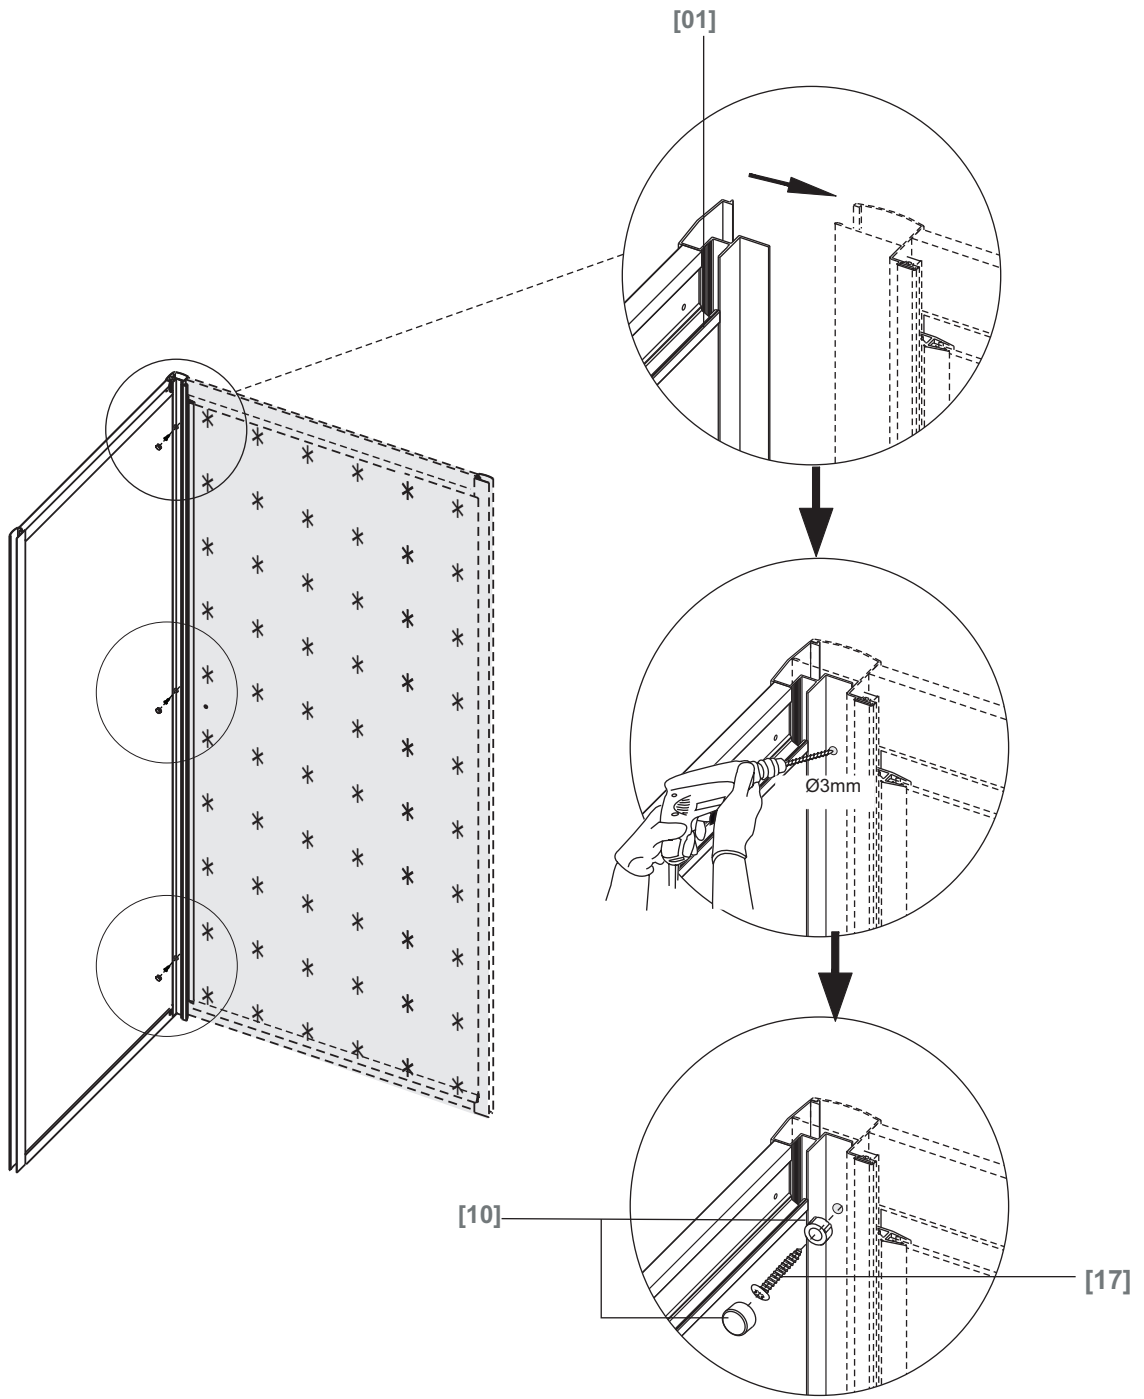

Bandhours

Side 80
Side 90

80x190CM

90x190CM

[01] x 1

[13]d x 1

[13]e x 1

[10] x 6

(St4x12mm)

[17] x 3

(St4x30mm)

[18] x 3

[14] x 3

*Parts not provided. They are included in front door package

*[04] x 1

*[13]a x 1

*[13]b x 1

*[13]c x 2

Ø3mm

Ø6mm

	Min. & Max
Side 80	785--825mm
Side 90	885--925mm

[01] x 1

[10] x 3

(St4x12mm)

[17] x 3

*Parts not provided.They are included in front door package

*Parts not provided. They are included in front door package

* [17] x3

* [10] x 3

*Parts not provided. They are included in front door package