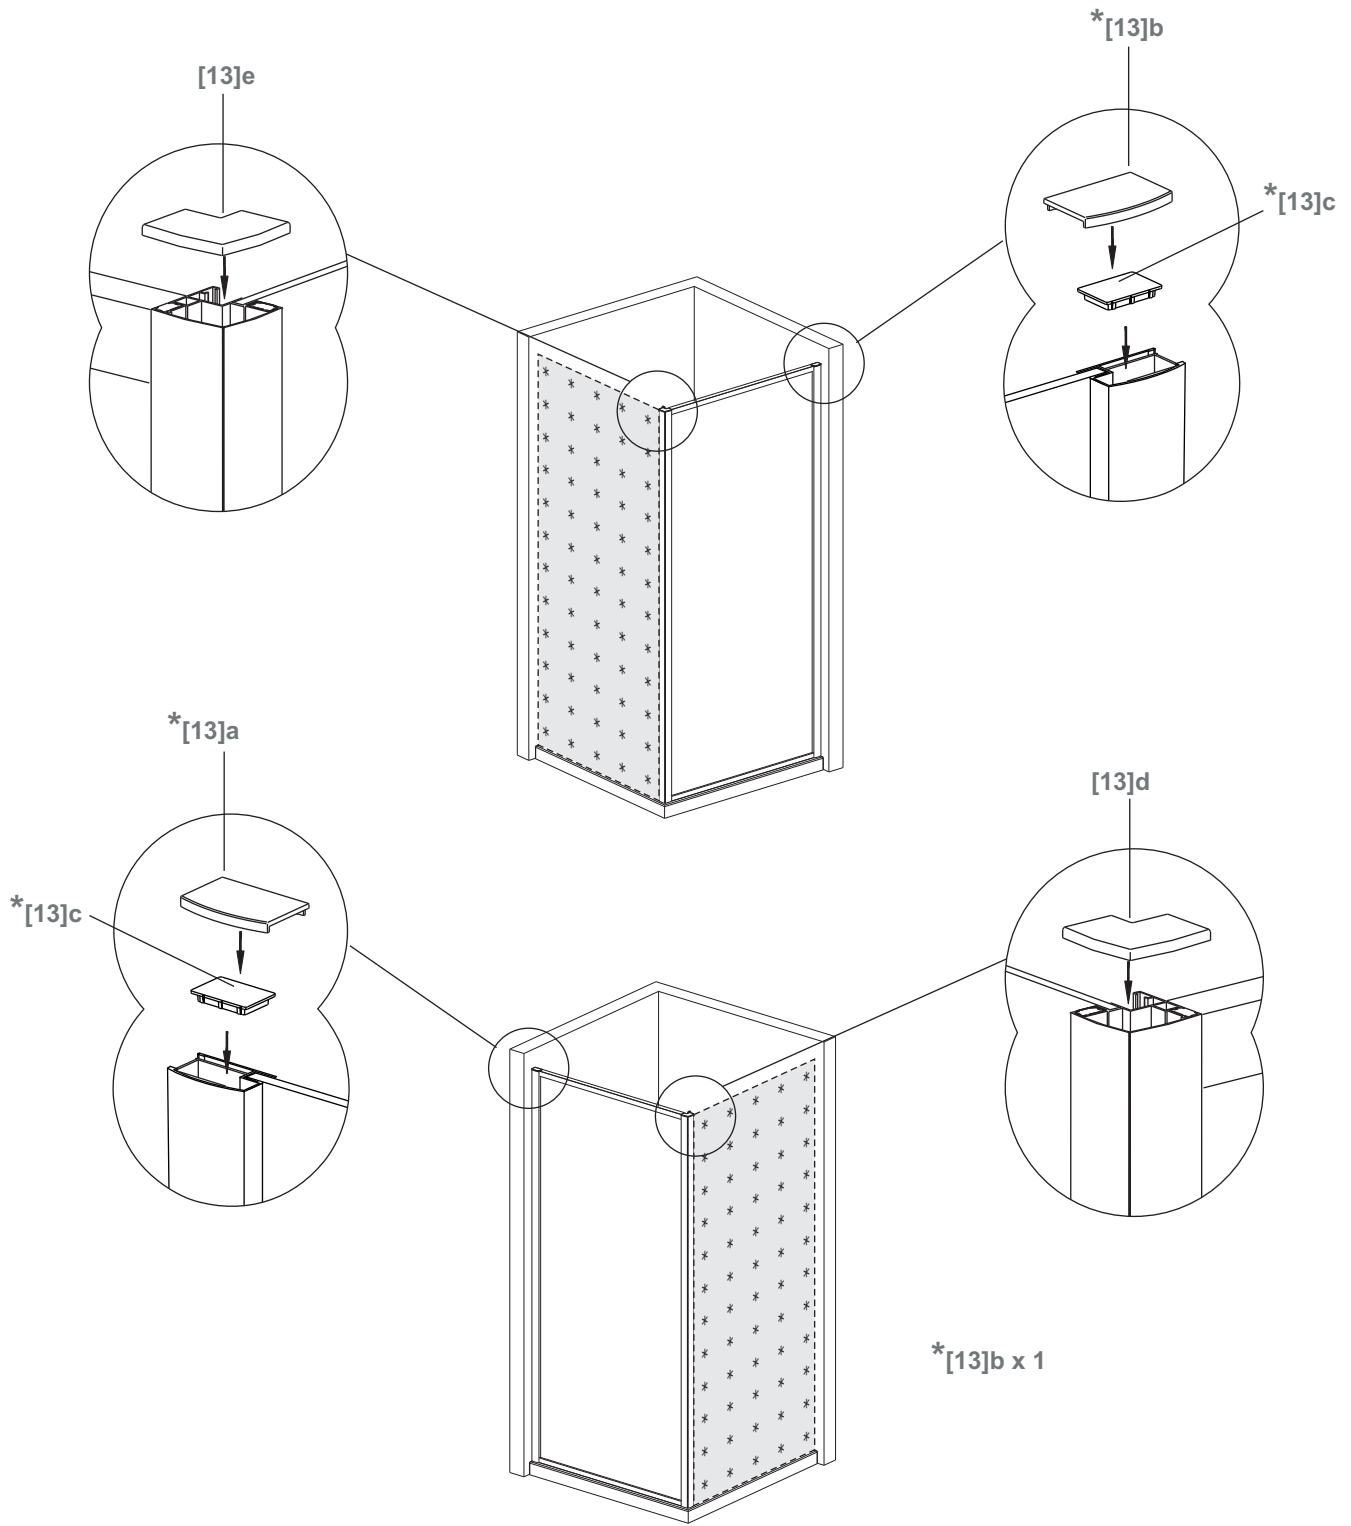

Bandhours

Side 80
Side 90

80x190CM

90x190CM

[01] x 1

[13]d x 1

[13]e x 1

[10] x 6

*[13]b x 1

*[13]c x 2

Ø3mm

Ø6mm

	Min. & Max
Side 80	785--825mm
Side 90	885--925mm

[01] x 1

[10] x 3

(St4x12mm)

[17] x 3

*Parts not provided.They are included in front door package

*Parts not provided. They are included in front door package

* [17] x3

* [10] x 3

*Parts not provided. They are included in front door package

*[13]a x 1

*[13]b x 1

*[13]c x 1

[13]d x 1

[13]e x 1