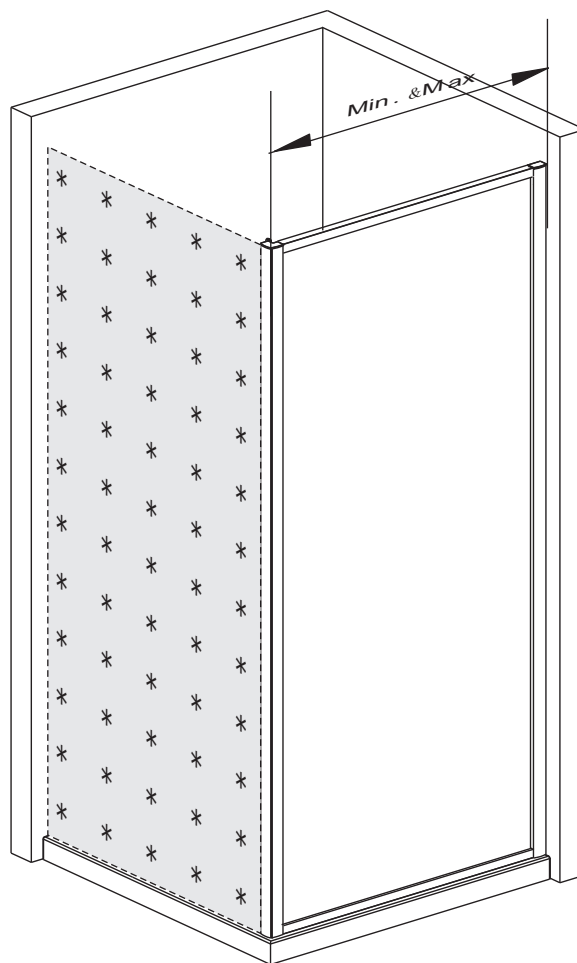

Bandhours

Side 80
Side 90

80x190CM

90x190CM

[01] x 1

[13]d x 1

[13]e x 1

[10] x 6

(St4x12mm)

[17] x 3

(St4x30mm)

[18] x 3

[14] x 3

*Parts not provided. They are included in front door package

*[04] x 1

*[13]a x 1

*[13]b x 1

*[13]c x 2

Ø3mm

Ø6mm

	Min. & Max
Side 80	785--825mm
Side 90	885--925mm

[01] x 1

[10] x 3

(St4x12mm)

[17] x 3

*Parts not provided.They are included in front door package

*Parts not provided. They are included in front door package

* [17] x3

* [10] x 3

*Parts not provided. They are included in front door package