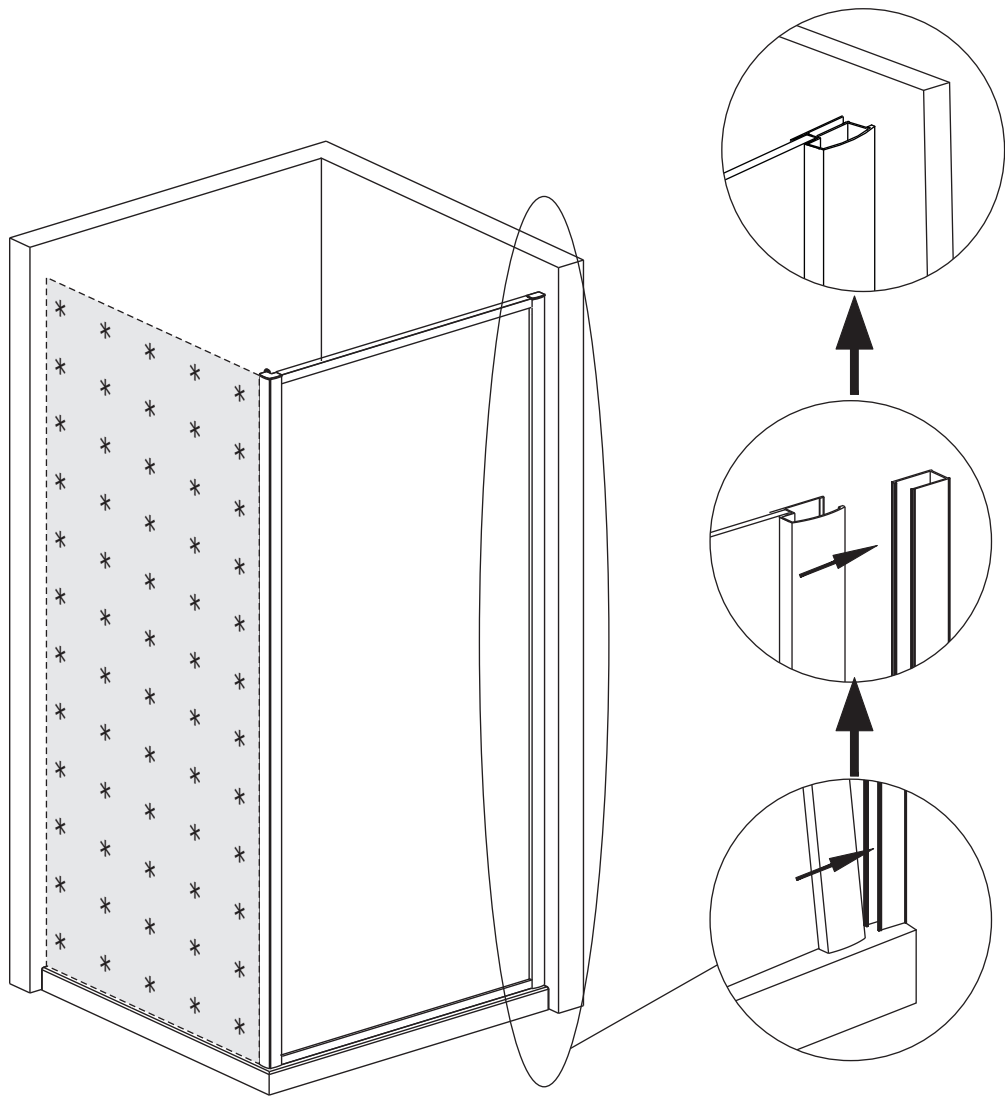

Bandhours

Side 80
Side 90

80x190CM

90x190CM

[01] x 1

[13]d x 1

[13]e x 1

[10] x 6

(St4x12mm)

[17] x 3

(St4x30mm)

[18] x 3

[14] x 3

*Parts not provided. They are included in front door package

*[04] x 1

*[13]a x 1

*[13]b x 1

*[13]c x 2

Ø3mm

Ø6mm

	Min. & Max
Side 80	785--825mm
Side 90	885--925mm

[01] x 1

[10] x 3

(St4x12mm)

[17] x 3

*Parts not provided.They are included in front door package

*Parts not provided. They are included in front door package

* [17] x3

* [10] x 3

*Parts not provided. They are included in front door package