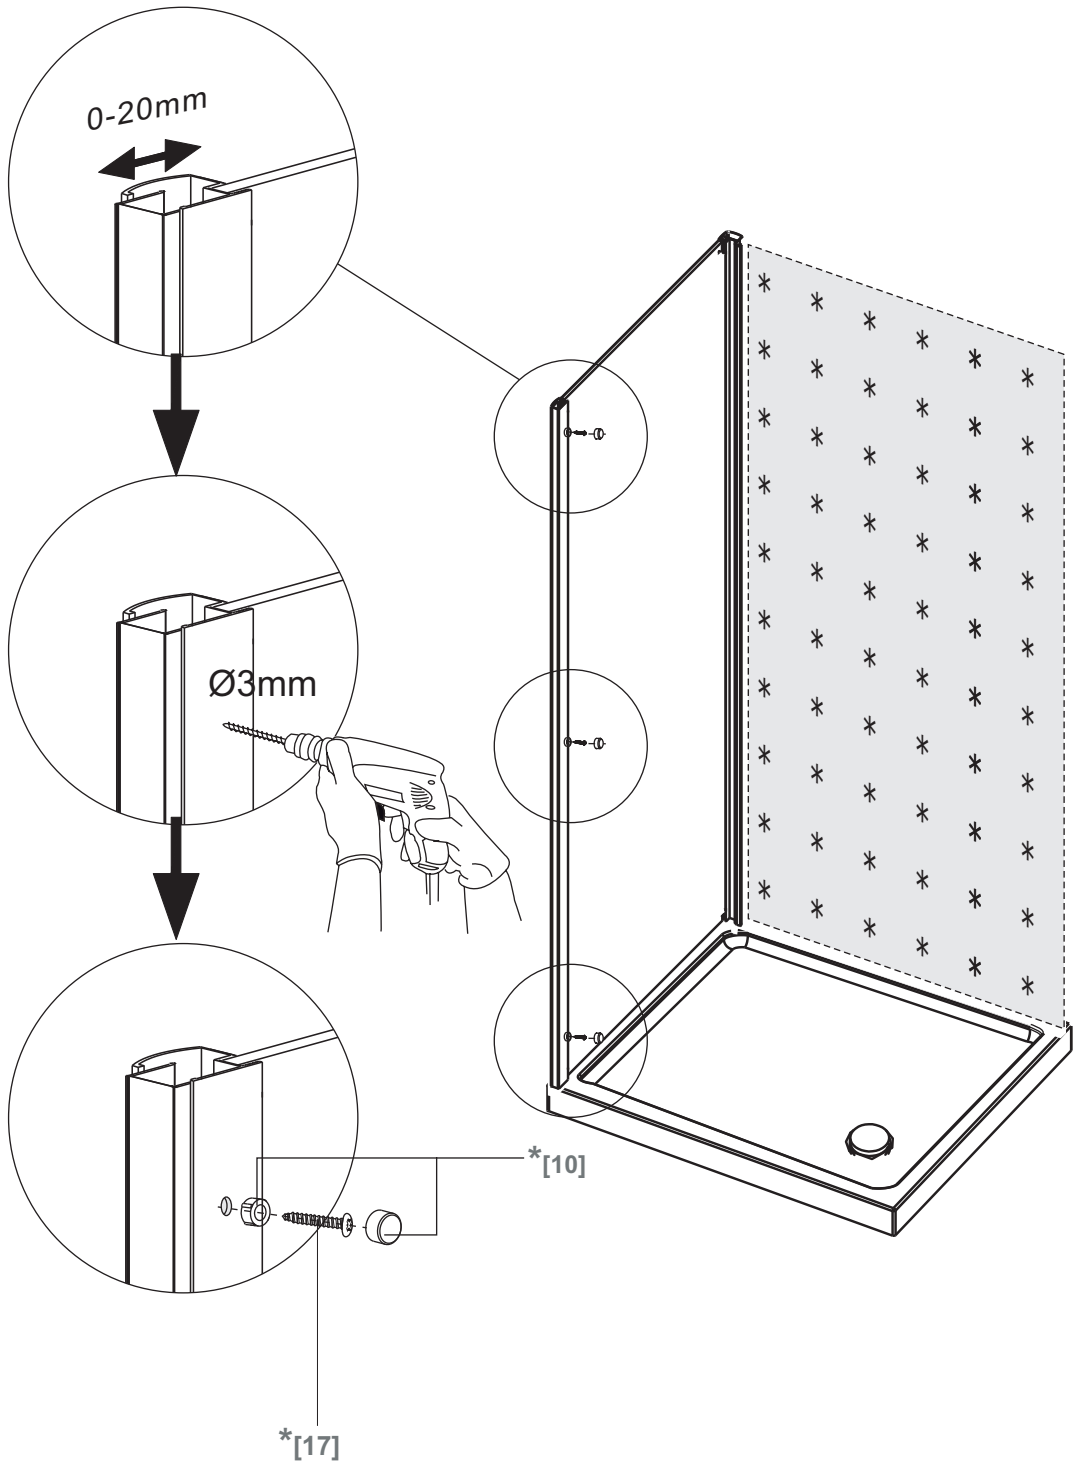

Bandhours

Side 80
Side 90

80x190CM

90x190CM

[01] x 1

[13]d x 1

[13]e x 1

[10] x 6

*[13]b x 1

*[13]c x 2

Ø3mm

Ø6mm

	Min. & Max
Side 80	785--825mm
Side 90	885--925mm

[01] x 1

[10] x 3

(St4x12mm)

[17] x 3

*Parts not provided.They are included in front door package

*Parts not provided. They are included in front door package

* [17] x3

* [10] x 3

*Parts not provided. They are included in front door package

*[13]a x 1

*[13]b x 1

*[13]c x 1

[13]d x 1

[13]e x 1