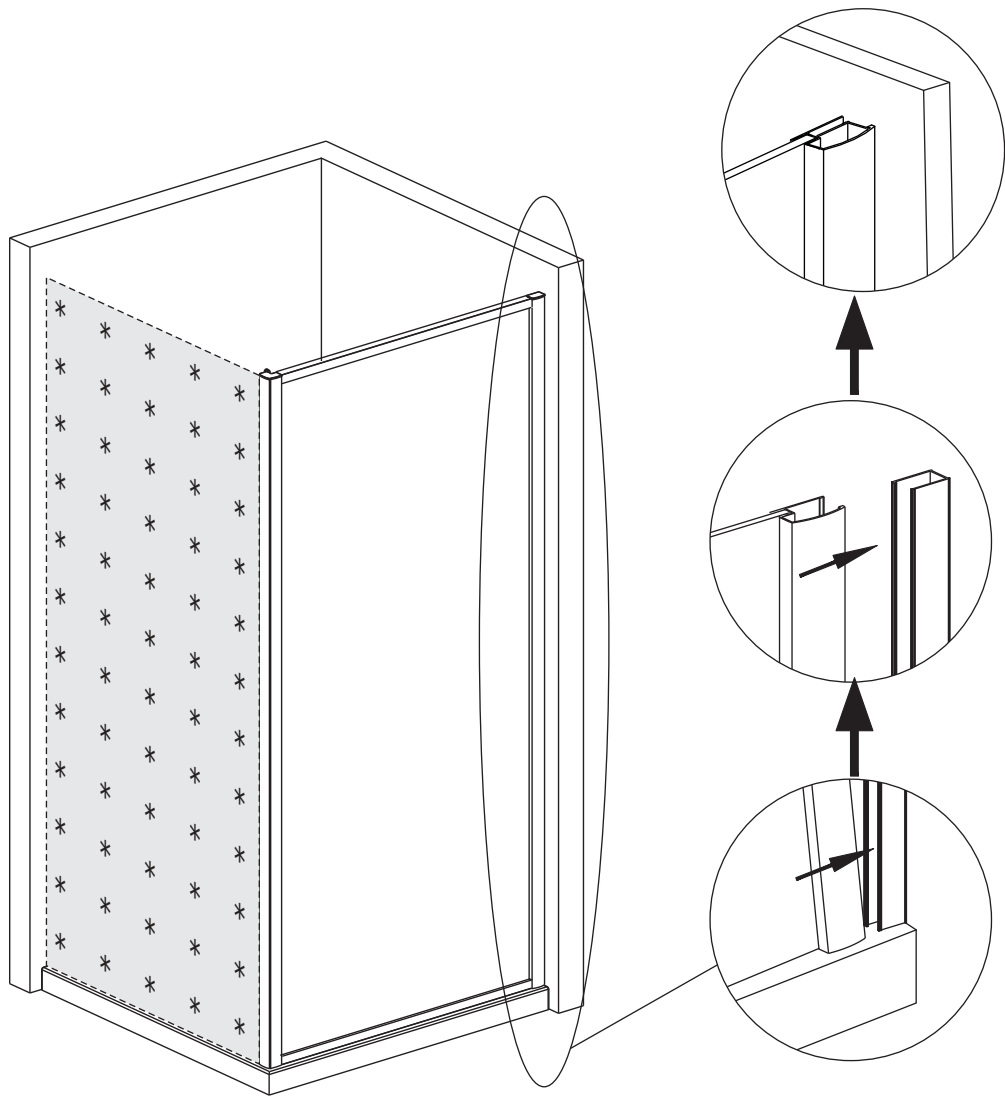

Bandhours

**Side 80**  
**Side 90**

80x190CM

90x190CM

[01] x 1

[13]d x 1

[13]e x 1

[10] x 6

(St4x12mm)

[17] x 3

(St4x30mm)

[18] x 3

[14] x 3

\*Parts not provided. They are included in front door package

\*[04] x 1

\*[13]a x 1

\*[13]b x 1

\*[13]c x 2

Ø3mm

Ø6mm

	Min. & Max
Side 80	785--825mm
Side 90	885--925mm

[01] x-1

[10] x 3

(St4x12mm)

[17] x3

\*Parts not provided.They are included in front door package

\*Parts not provided. They are included in front door package

\*[17] x3

\*[10] x 3

\*Parts not provided. They are included in front door package