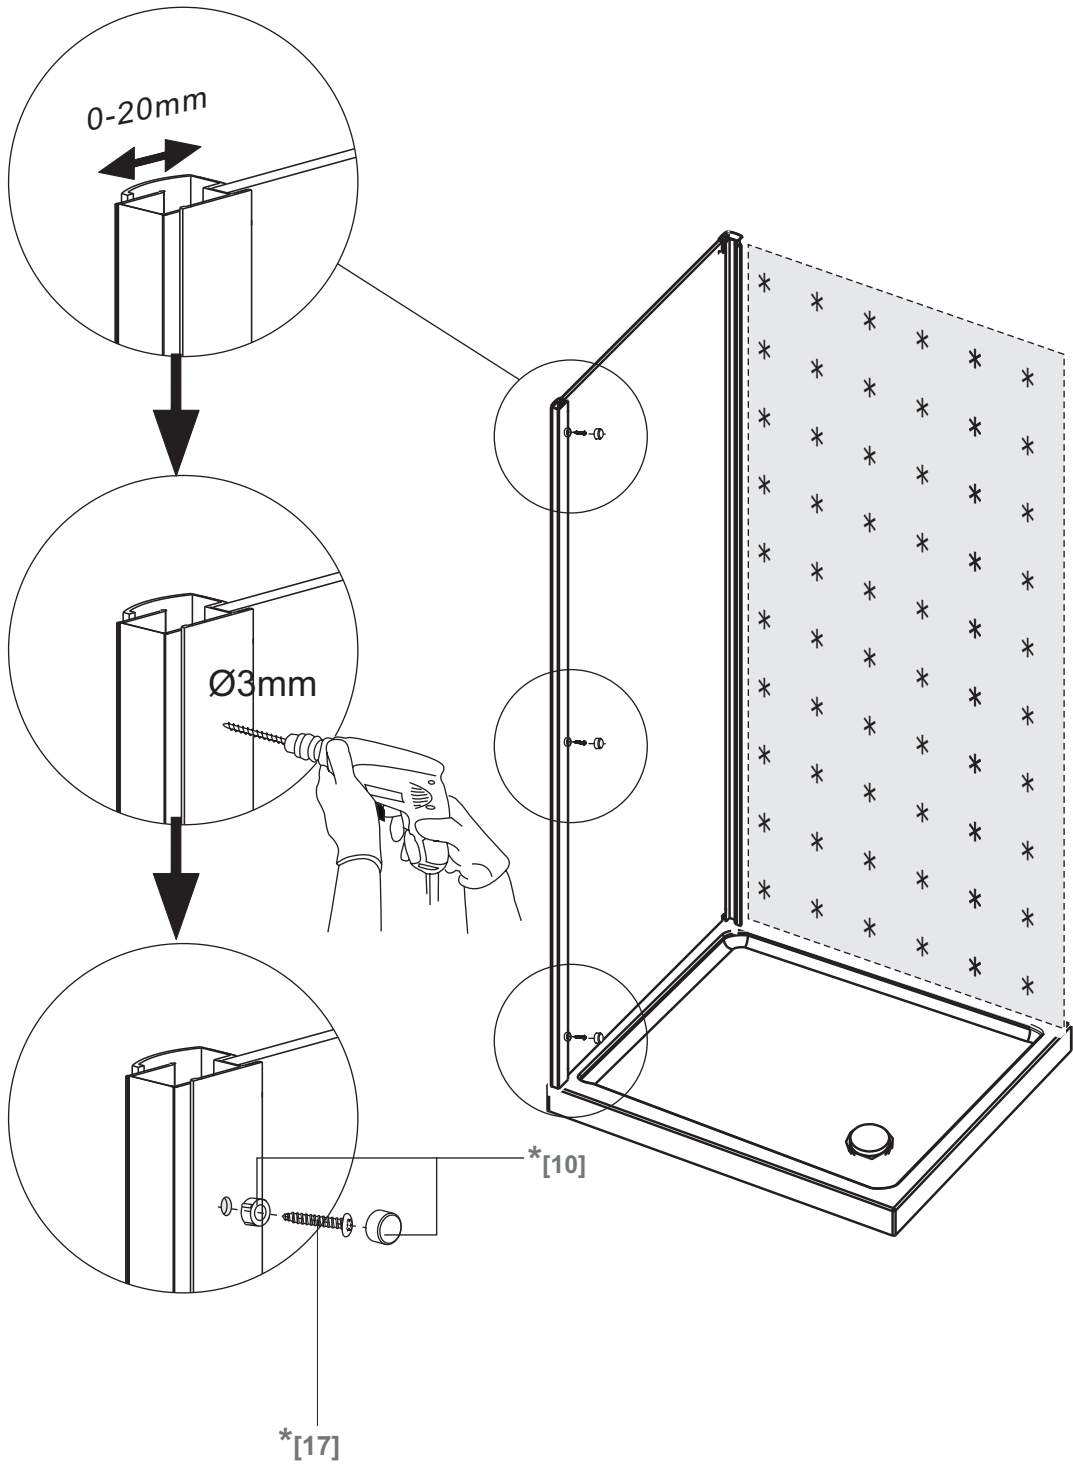

Bandhours

**Side 80**  
**Side 90**

80x190CM

90x190CM

[01] x 1

[13]d x 1

[13]e x 1

[10] x 6

\*[13]b x 1

\*[13]c x 2

Ø3mm

Ø6mm

	Min. & Max
Side 80	785--825mm
Side 90	885--925mm

[01] x-1

[10] x 3

(St4x12mm)

[17] x3

\*Parts not provided.They are included in front door package

\*Parts not provided. They are included in front door package

\*[17] x3

\*[10] x 3

\*Parts not provided. They are included in front door package