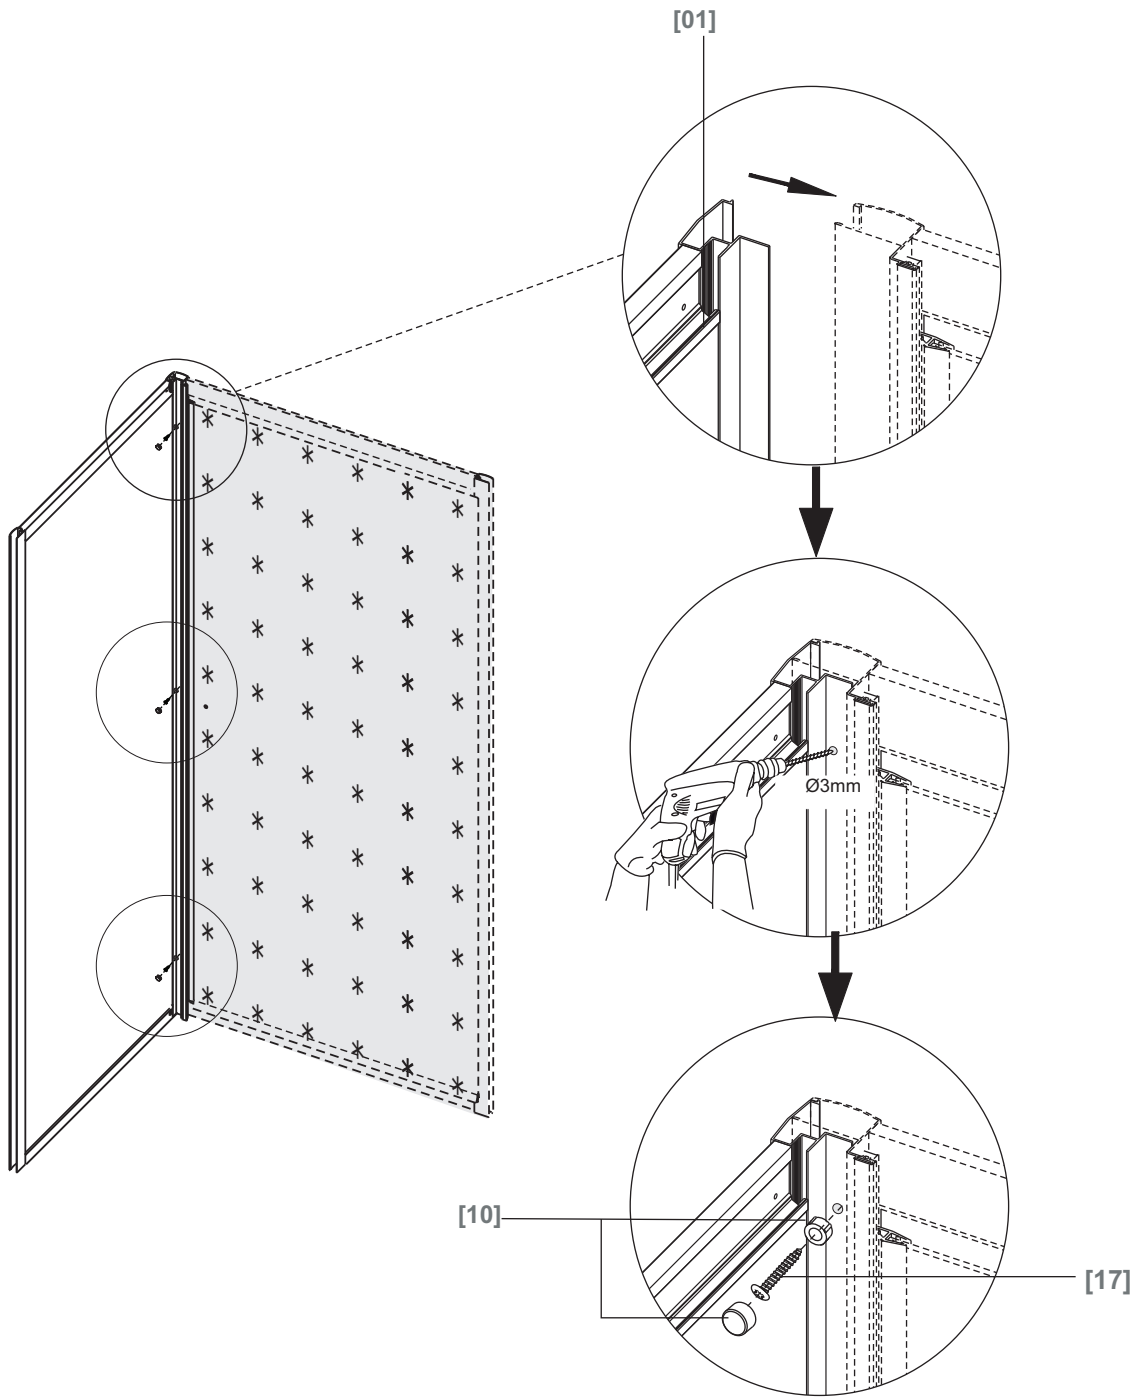

Bandhours

**Side 80**  
**Side 90**

80x190CM

90x190CM

[01] x 1

[13]d x 1

[13]e x 1

[10] x 6

(St4x12mm)

[17] x 3

(St4x30mm)

[18] x 3

[14] x 3

\*Parts not provided. They are included in front door package

\*[04] x 1

\*[13]a x 1

\*[13]b x 1

\*[13]c x 2

Ø3mm

Ø6mm

	Min. & Max
Side 80	785--825mm
Side 90	885--925mm

[01] x-1

[10] x 3

(St4x12mm)

[17] x3

\*Parts not provided.They are included in front door package

\*Parts not provided. They are included in front door package

\*[17] x3

\*[10] x 3

\*Parts not provided. They are included in front door package