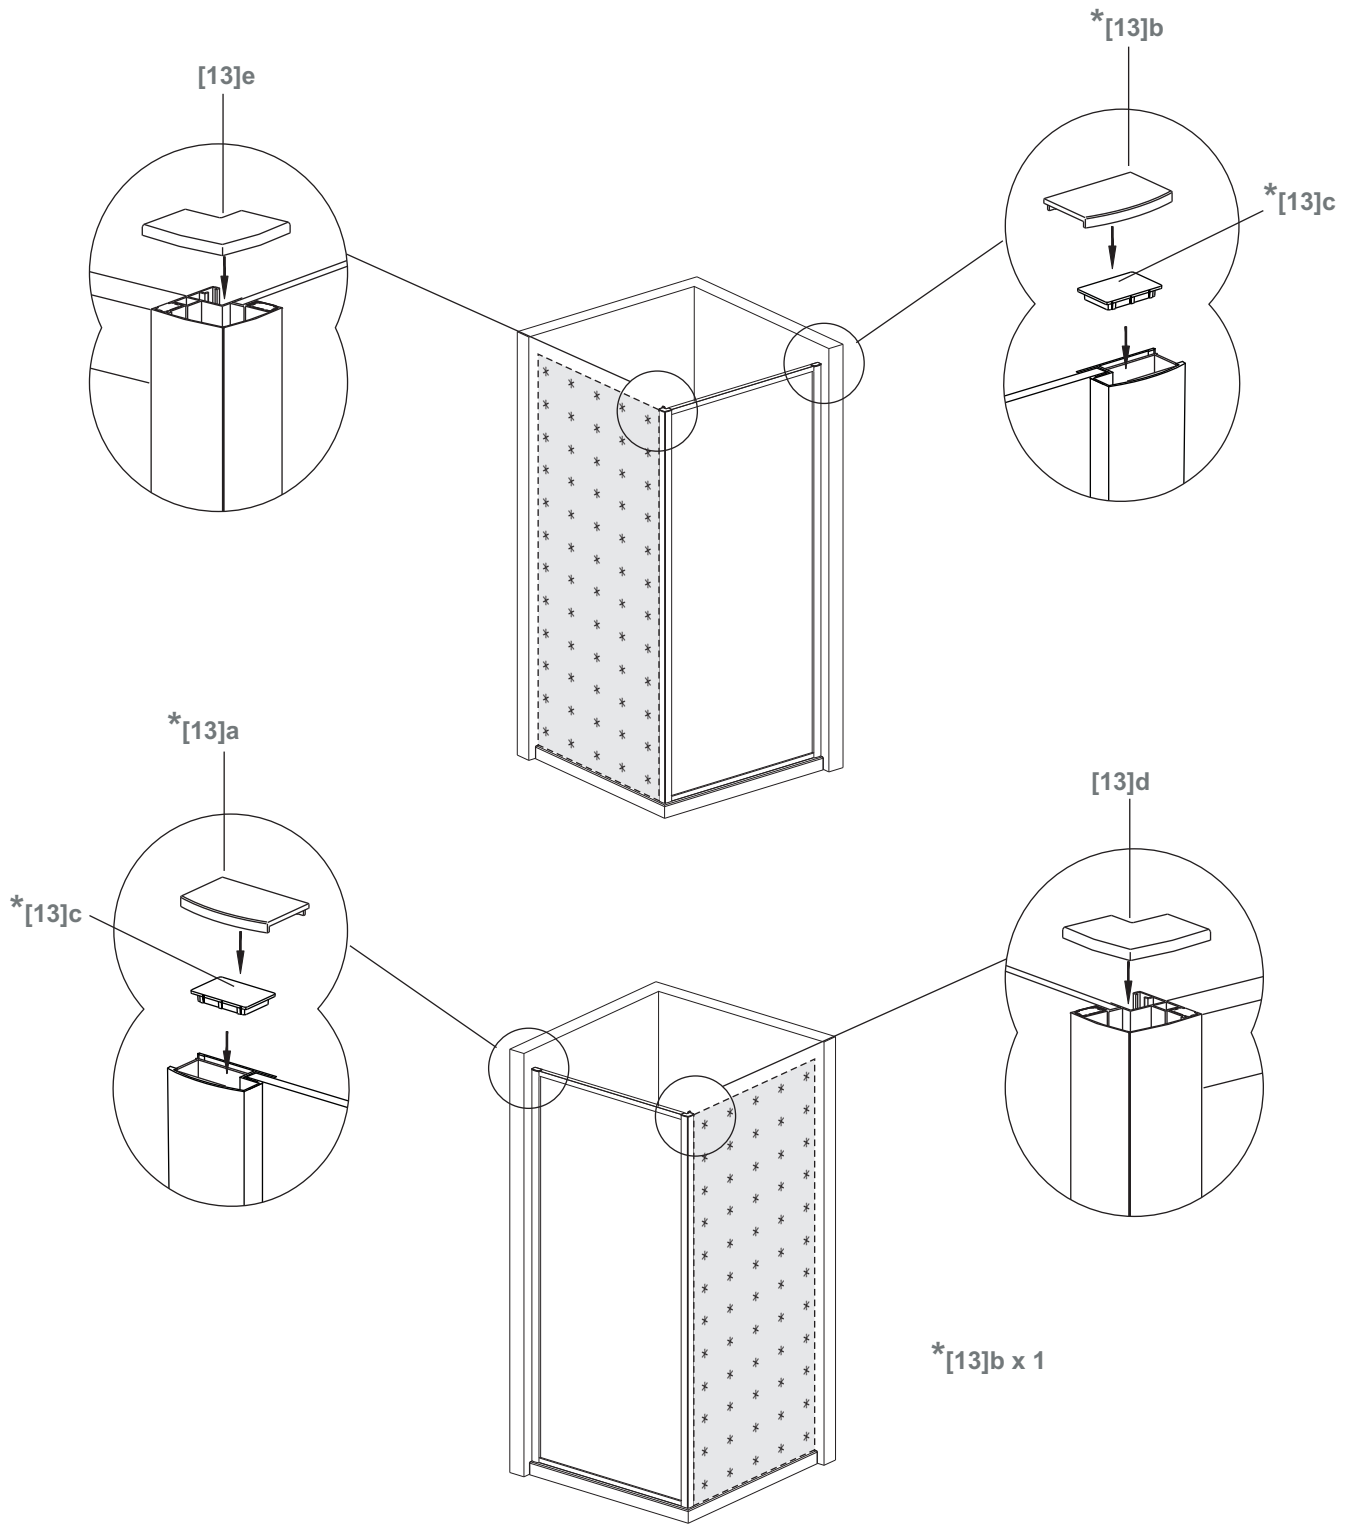

Bandhours

**Side 80**  
**Side 90**

80x190CM

90x190CM

[01] x 1

[13]d x 1

[13]e x 1

[10] x 6

\*[13]b x 1

\*[13]c x 2

Ø3mm

Ø6mm

	Min. & Max
Side 80	785--825mm
Side 90	885--925mm

[01] x-1

[10] x 3

(St4x12mm)

[17] x3

\*Parts not provided.They are included in front door package

\*Parts not provided. They are included in front door package

\*[17] x3

\*[10] x 3

\*Parts not provided. They are included in front door package

\*[13]a x 1

\*[13]b x 1

\*[13]c x 1

[13]d x 1

[13]e x 1