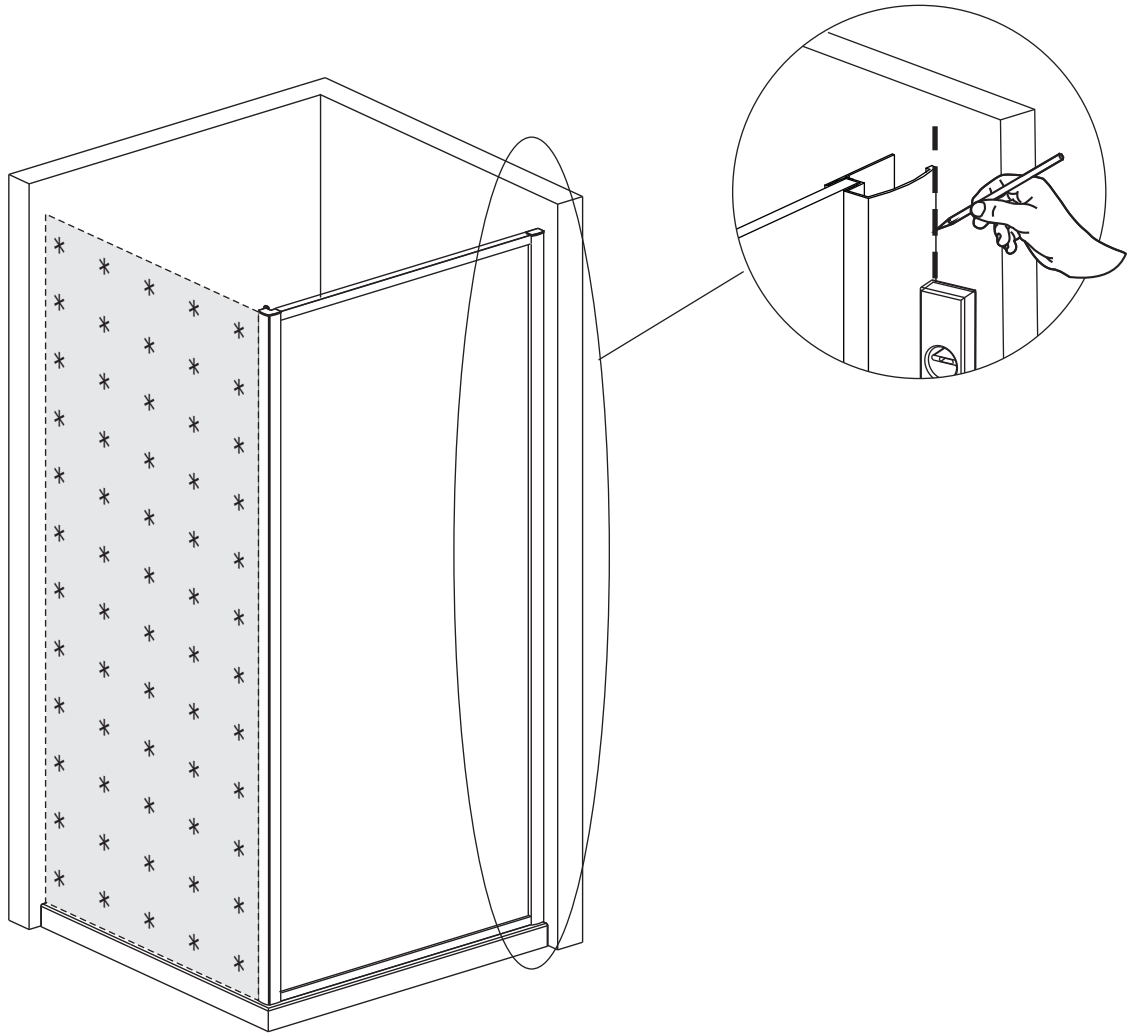

Bandhours

**Side 80**  
**Side 90**

80x190CM

90x190CM

[01] x 1

[13]d x 1

[13]e x 1

[10] x 6

\*[13]b x 1

\*[13]c x 2

Ø3mm

Ø6mm

	Min. & Max
Side 80	785--825mm
Side 90	885--925mm

[01] x-1

[10] x 3

(St4x12mm)

[17] x3

\*Parts not provided.They are included in front door package

\*Parts not provided. They are included in front door package

\*[17] x3

\*[10] x 3

\*Parts not provided. They are included in front door package