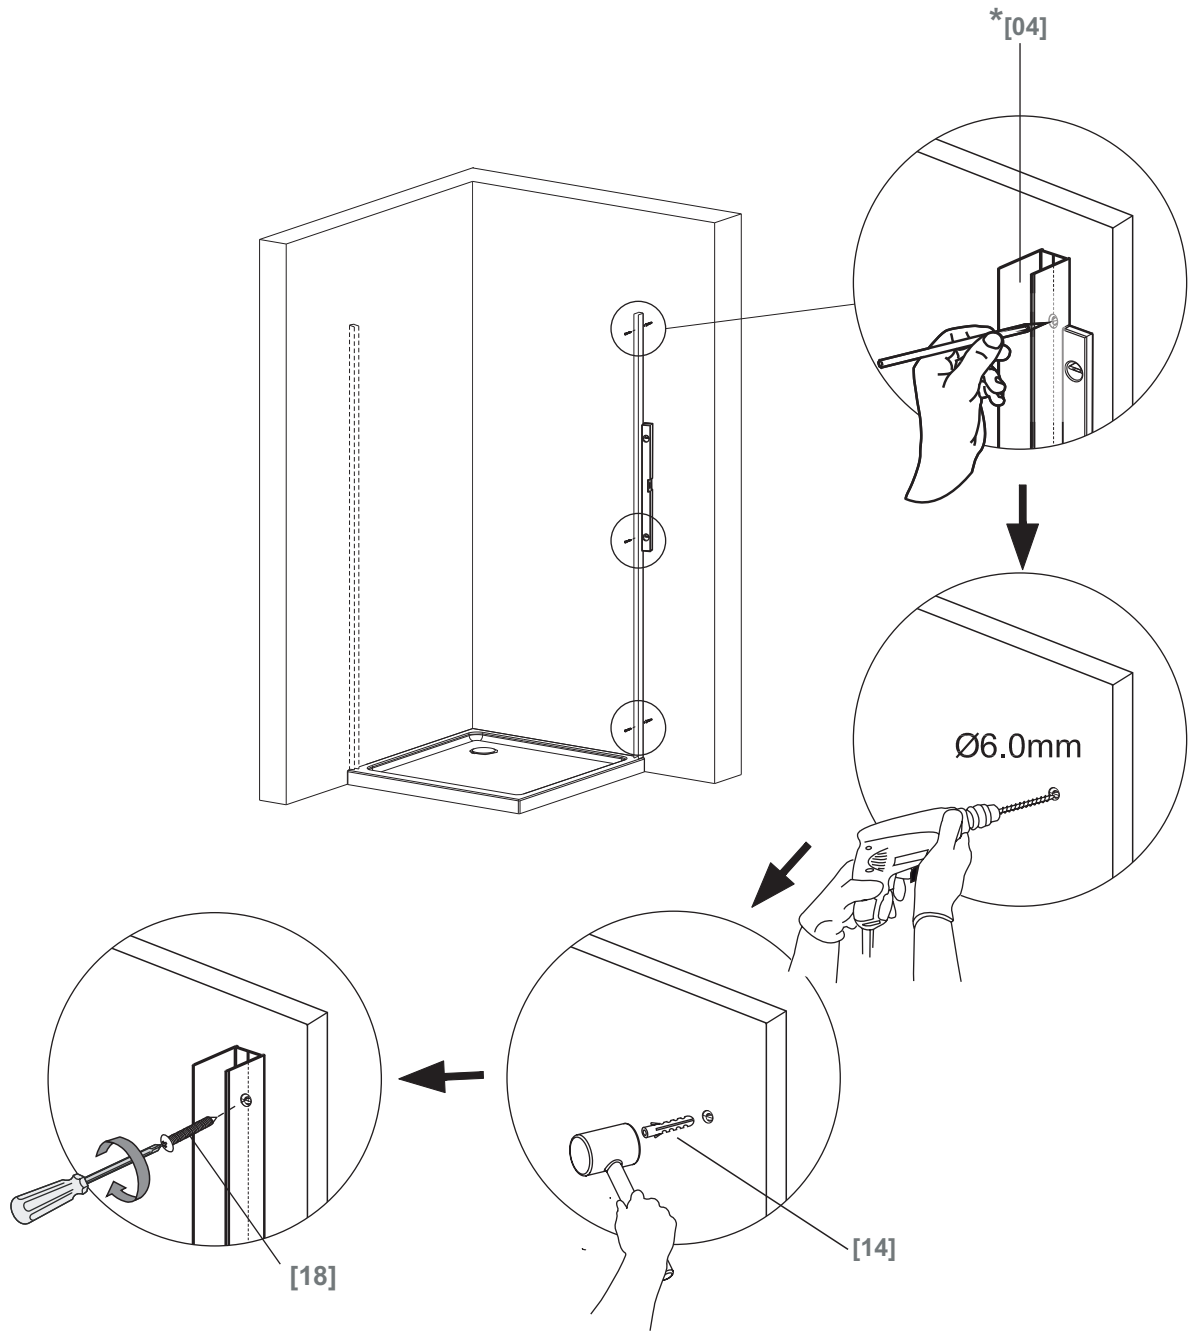

Bandhours

**Side 80**  
**Side 90**

80x190CM

90x190CM

[01] x 1

[13]d x 1

[13]e x 1

[10] x 6

(St4x12mm)

[17] x 3

(St4x30mm)

[18] x 3

[14] x 3

\*Parts not provided. They are included in front door package

\*[04] x 1

\*[13]a x 1

\*[13]b x 1

\*[13]c x 2

Ø3mm

Ø6mm

	Min. & Max
Side 80	785--825mm
Side 90	885--925mm

[01] x-1

[10] x 3

(St4x12mm)

[17] x3

\*Parts not provided.They are included in front door package

\*Parts not provided. They are included in front door package

\*[17] x3

\*[10] x 3

\*Parts not provided. They are included in front door package