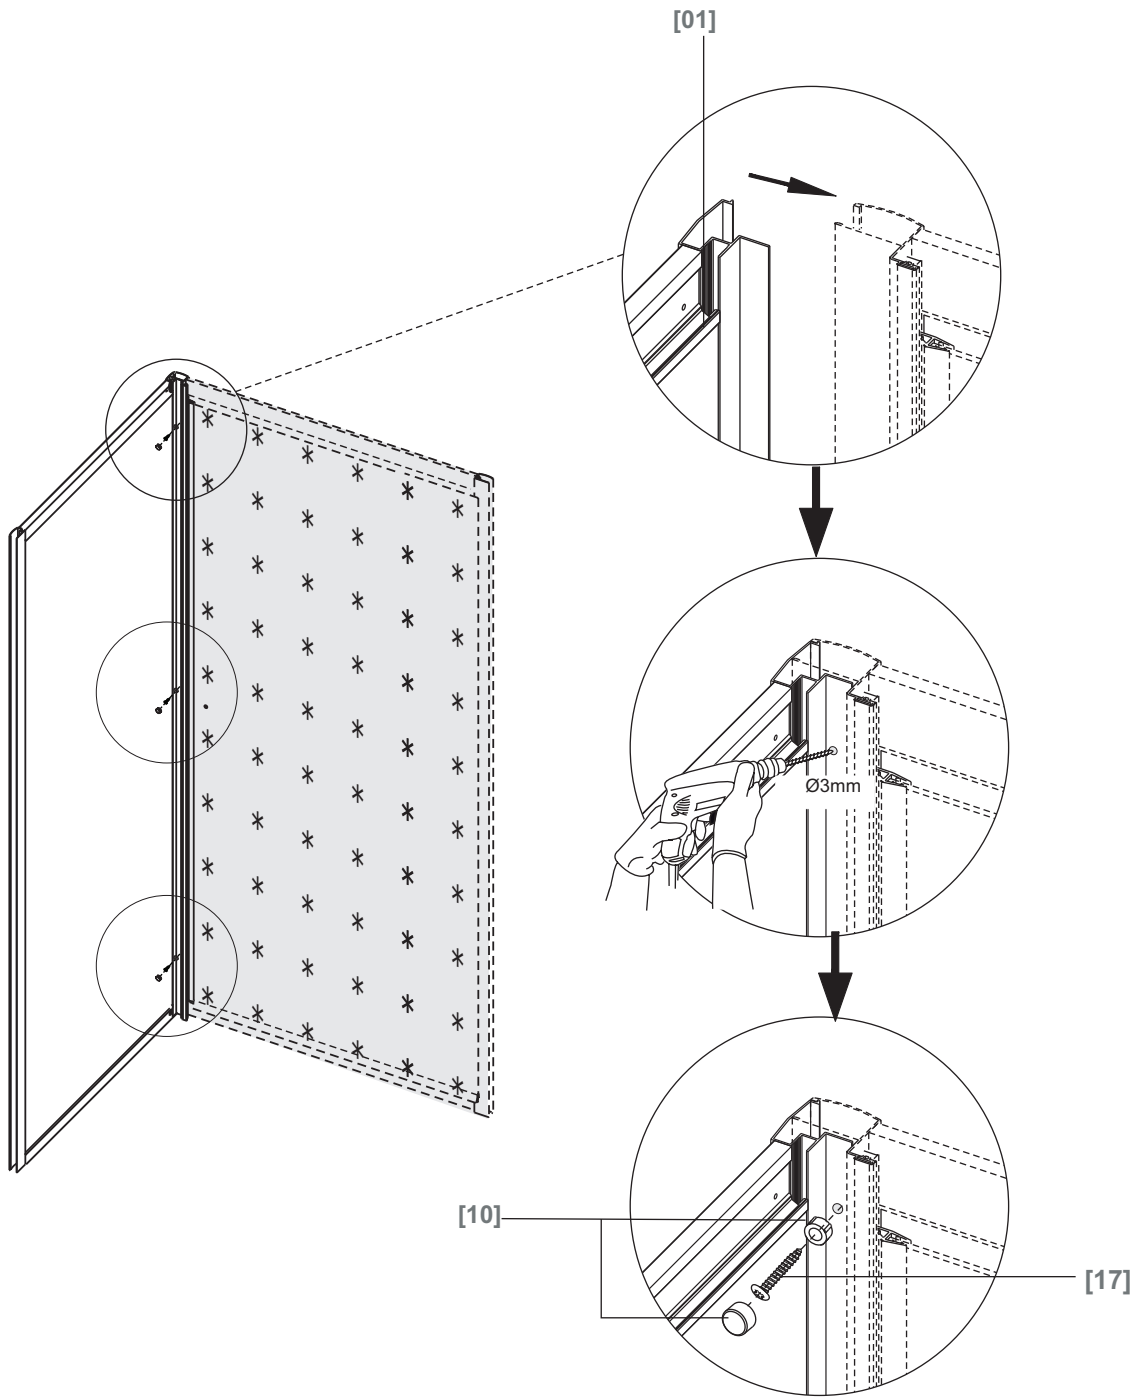

BandhLours

Side 80
Side 90

80x190CM

90x190CM

[01] x 1

[13]d x 1

[13]e x 1

[10] x 6

(St4x12mm)

[17] x 3

(St4x30mm)

[18] x 3

[14] x 3

*Parts not provided. They are included in front door package

*[04] x 1

*[13]a x 1

*[13]b x 1

*[13]c x 2

Ø3mm

Ø6mm

	Min. & Max
Side 80	785--825mm
Side 90	885--925mm

[01] x-1

[10] x 3

(St4x12mm)

[17] x3

*Parts not provided.They are included in front door package

*Parts not provided. They are included in front door package

* [17] x3

* [10] x 3

*Parts not provided. They are included in front door package