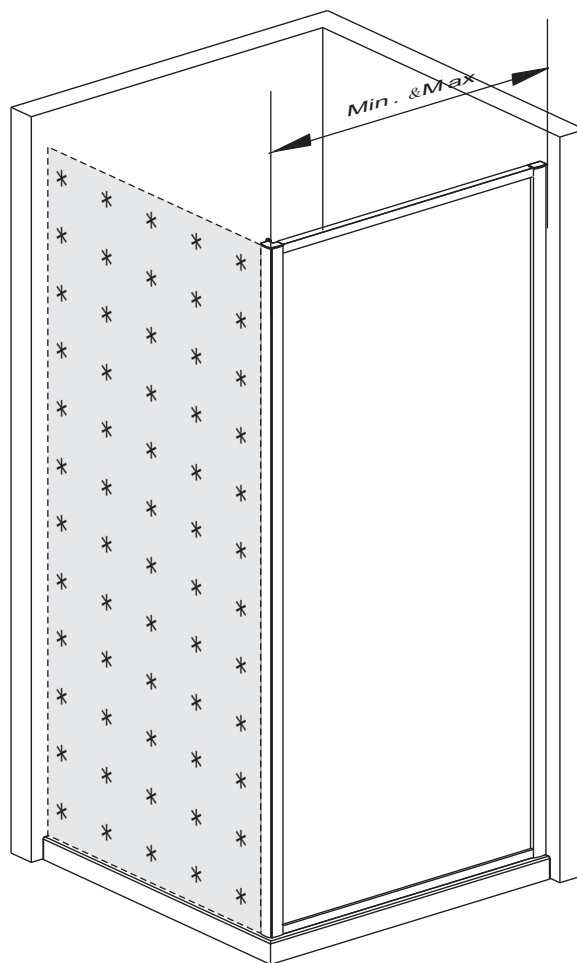

BandhLours

Side 80
Side 90

80x190CM

90x190CM

[01] x 1

[13]d x 1

[13]e x 1

[10] x 6

(St4x12mm)

[17] x 3

(St4x30mm)

[18] x 3

[14] x 3

*Parts not provided. They are included in front door package

*[04] x 1

*[13]a x 1

*[13]b x 1

*[13]c x 2

Ø3mm

Ø6mm

	Min. & Max
Side 80	785--825mm
Side 90	885--925mm

[01] x-1

[10] x 3

(St4x12mm)

[17] x3

*Parts not provided.They are included in front door package

*Parts not provided. They are included in front door package

* [17] x3

* [10] x 3

*Parts not provided. They are included in front door package