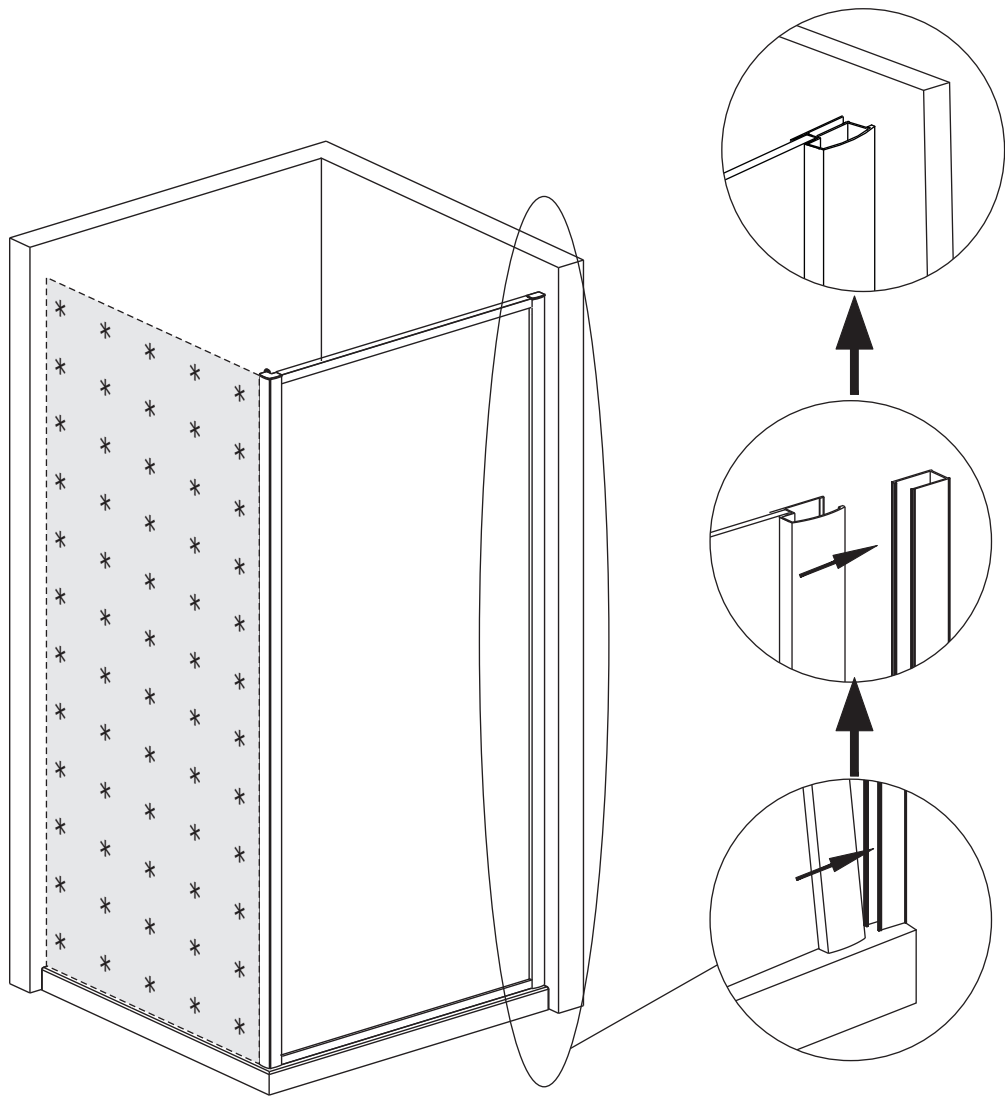

Bandhours

Side 80
Side 90

80x190CM

90x190CM

[01] x 1

[13]d x 1

[13]e x 1

[10] x 6

(St4x12mm)

[17] x 3

(St4x30mm)

[18] x 3

[14] x 3

*Parts not provided. They are included in front door package

*[04] x 1

*[13]a x 1

*[13]b x 1

*[13]c x 2

Ø3mm

Ø6mm

	Min. & Max
Side 80	785--825mm
Side 90	885--925mm

[01] x-1

[10] x 3

(St4x12mm)

[17] x3

*Parts not provided.They are included in front door package

*Parts not provided. They are included in front door package

* [17] x3

* [10] x 3

*Parts not provided. They are included in front door package