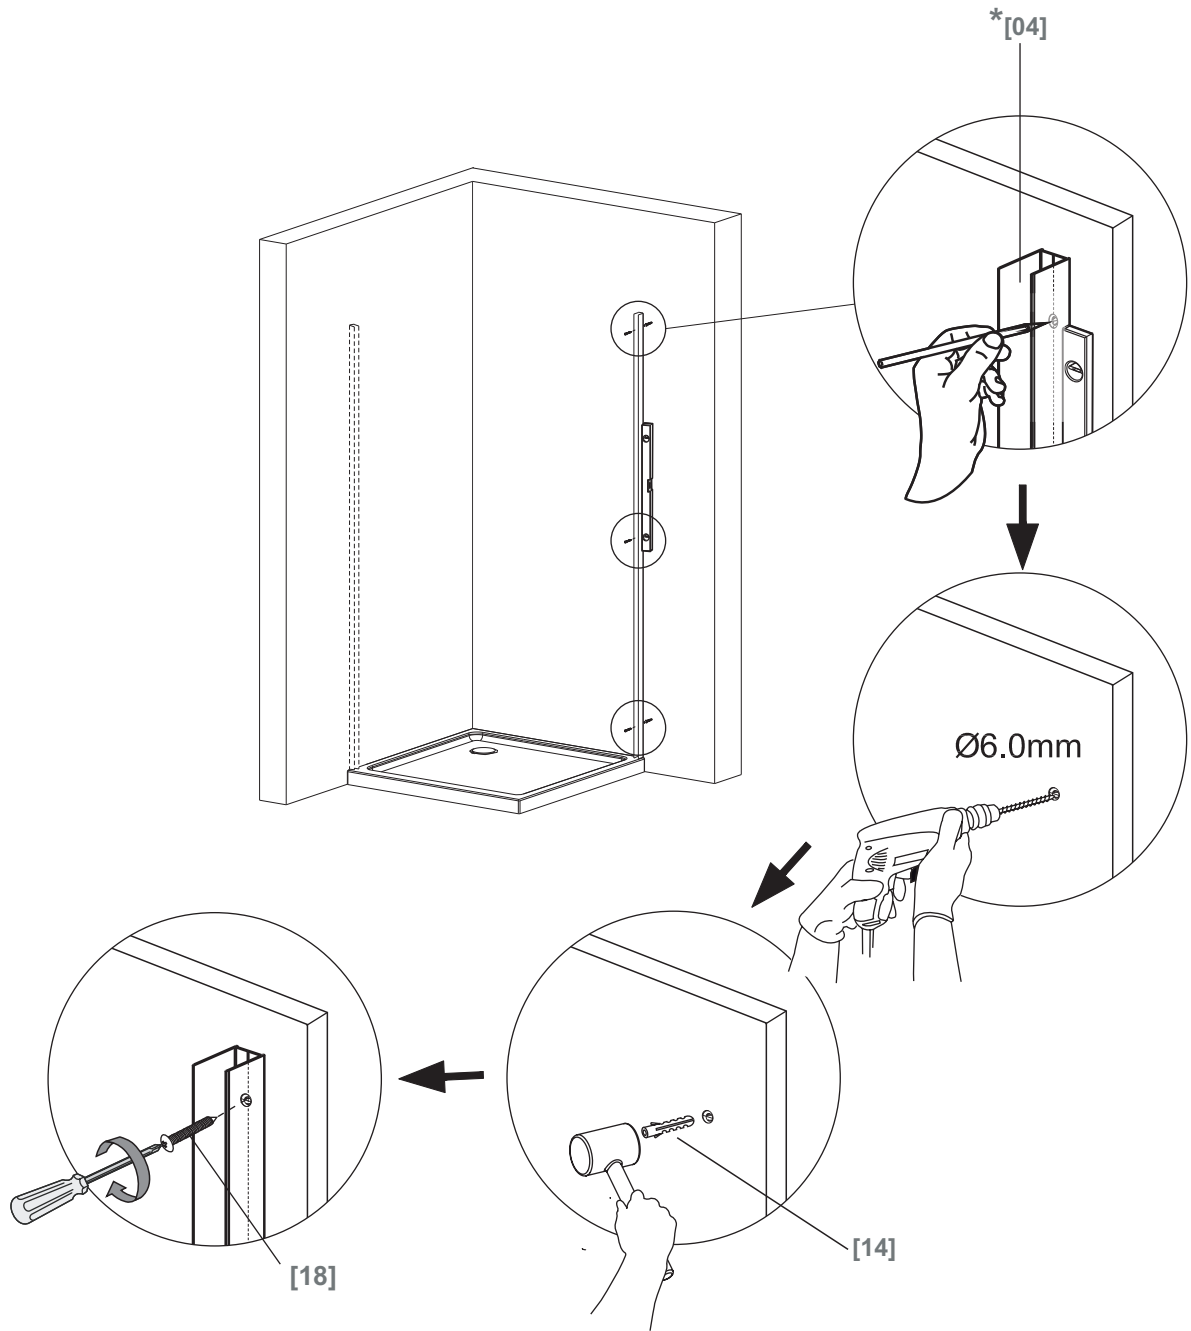

Bandhours

Side 80
Side 90

80x190CM

90x190CM

[01] x 1

[13]d x 1

[13]e x 1

[10] x 6

(St4x12mm)

[17] x 3

(St4x30mm)

[18] x 3

[14] x 3

*Parts not provided. They are included in front door package

*[04] x 1

*[13]a x 1

*[13]b x 1

*[13]c x 2

Ø3mm

Ø6mm

	Min. & Max
Side 80	785--825mm
Side 90	885--925mm

[01] x-1

[10] x 3

(St4x12mm)

[17] x3

*Parts not provided.They are included in front door package

*Parts not provided. They are included in front door package

* [17] x3

* [10] x 3

*Parts not provided. They are included in front door package