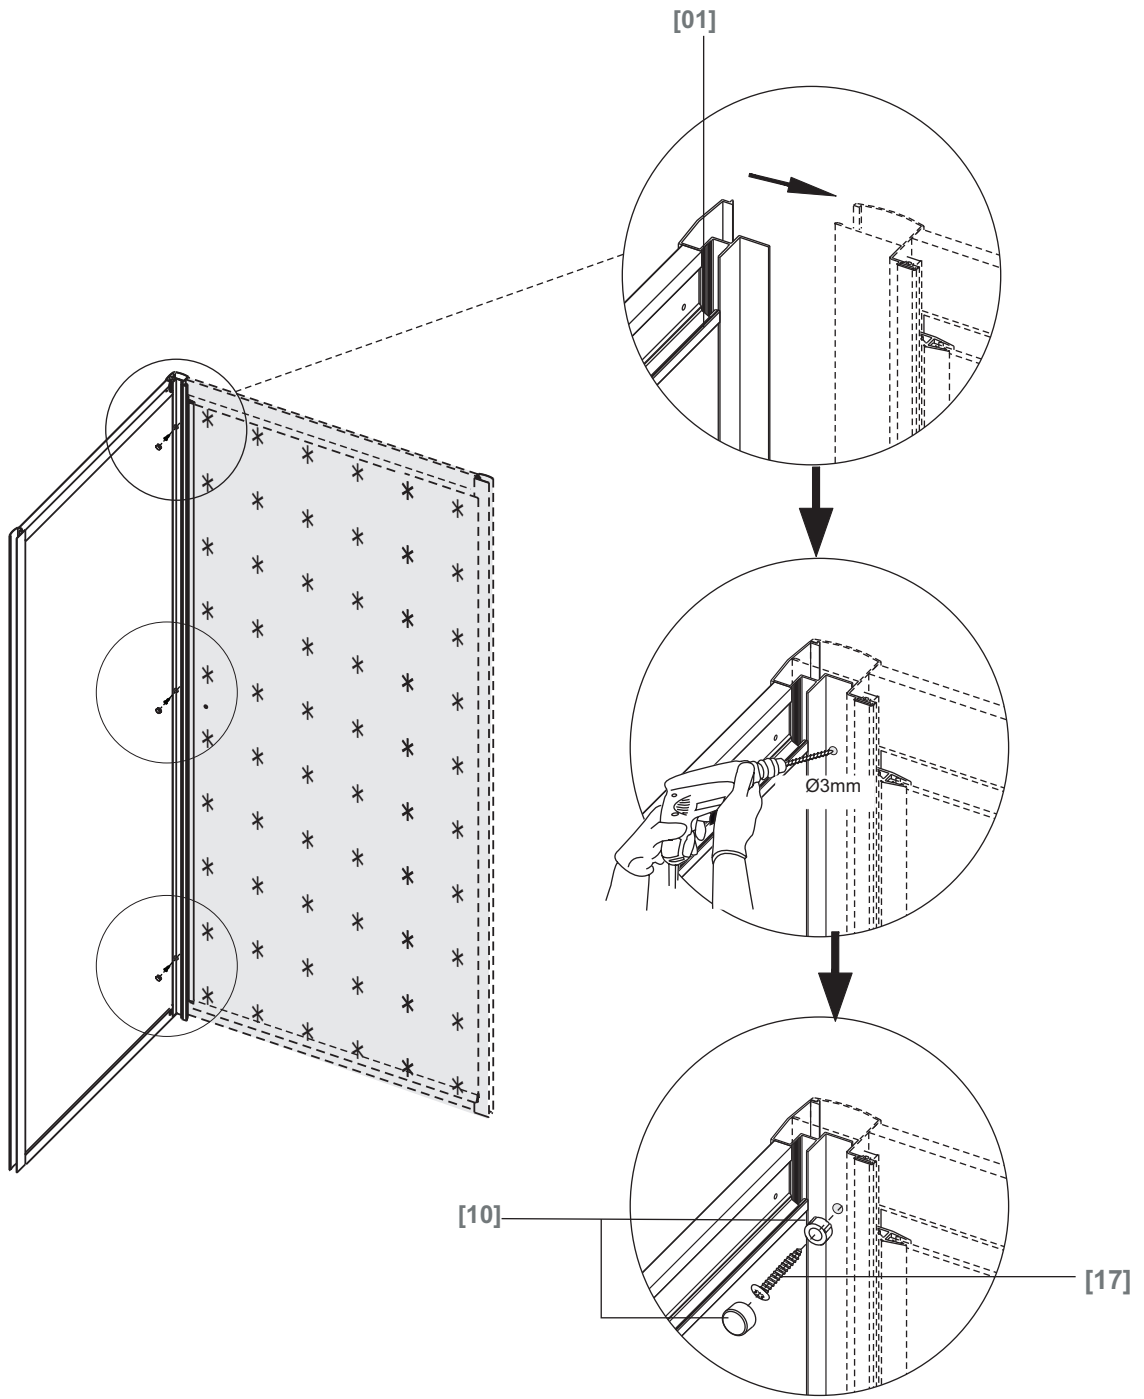

Bandhours

Side 80
Side 90

80x190CM

90x190CM

[01] x 1

[13]d x 1

[13]e x 1

[10] x 6

(St4x12mm)

[17] x 3

(St4x30mm)

[18] x 3

[14] x 3

*Parts not provided. They are included in front door package

*[04] x 1

*[13]a x 1

*[13]b x 1

*[13]c x 2

Ø3mm

Ø6mm

	Min. & Max
Side 80	785--825mm
Side 90	885--925mm

[01] x-1

[10] x 3

(St4x12mm)

[17] x3

*Parts not provided.They are included in front door package

*Parts not provided. They are included in front door package

* [17] x3

* [10] x 3

*Parts not provided. They are included in front door package