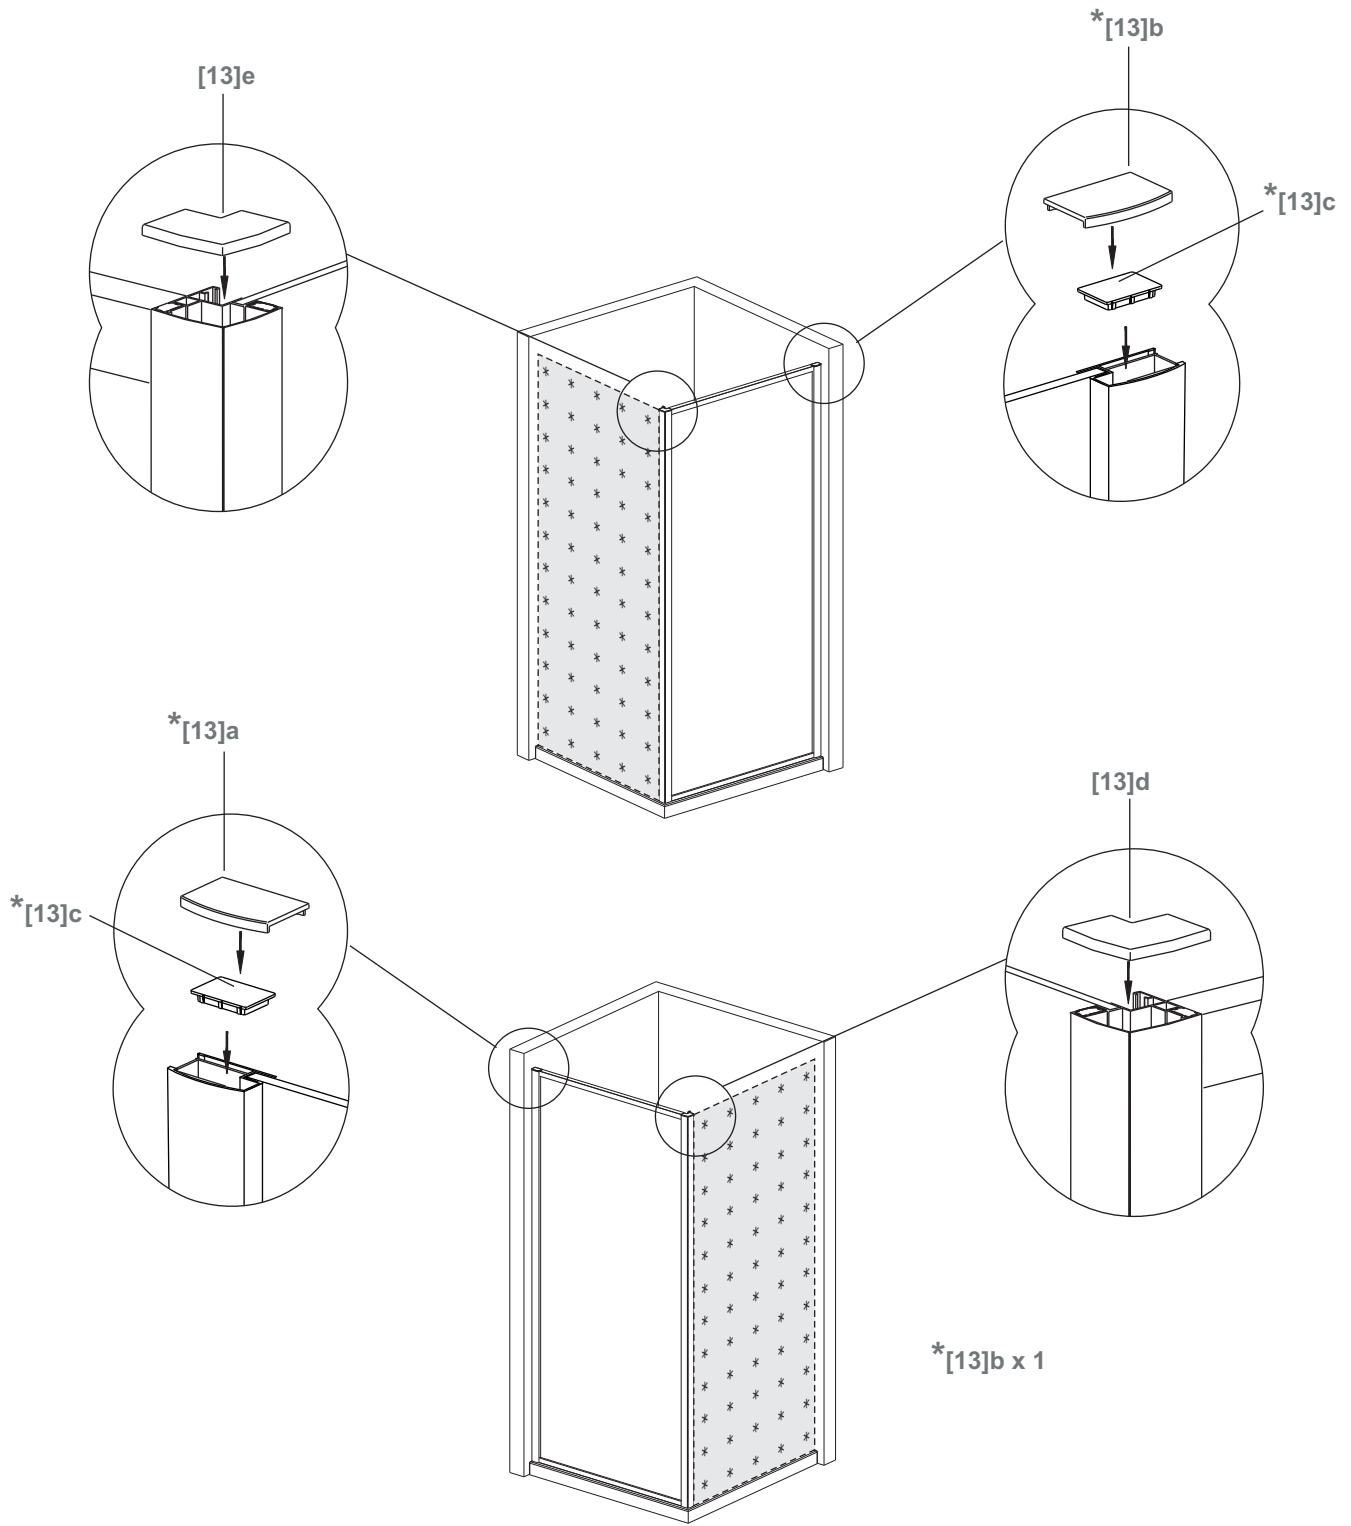

Bandhours

Side 80
Side 90

80x190CM

90x190CM

[01] x 1

[13]d x 1

[13]e x 1

[10] x 6

*[13]b x 1

*[13]c x 2

Ø3mm

Ø6mm

	Min. & Max
Side 80	785--825mm
Side 90	885--925mm

[01] x-1

[10] x 3

(St4x12mm)

[17] x3

*Parts not provided.They are included in front door package

*Parts not provided. They are included in front door package

* [17] x3

* [10] x 3

*Parts not provided. They are included in front door package

*[13]a x 1

*[13]b x 1

*[13]c x 1

[13]d x 1

[13]e x 1