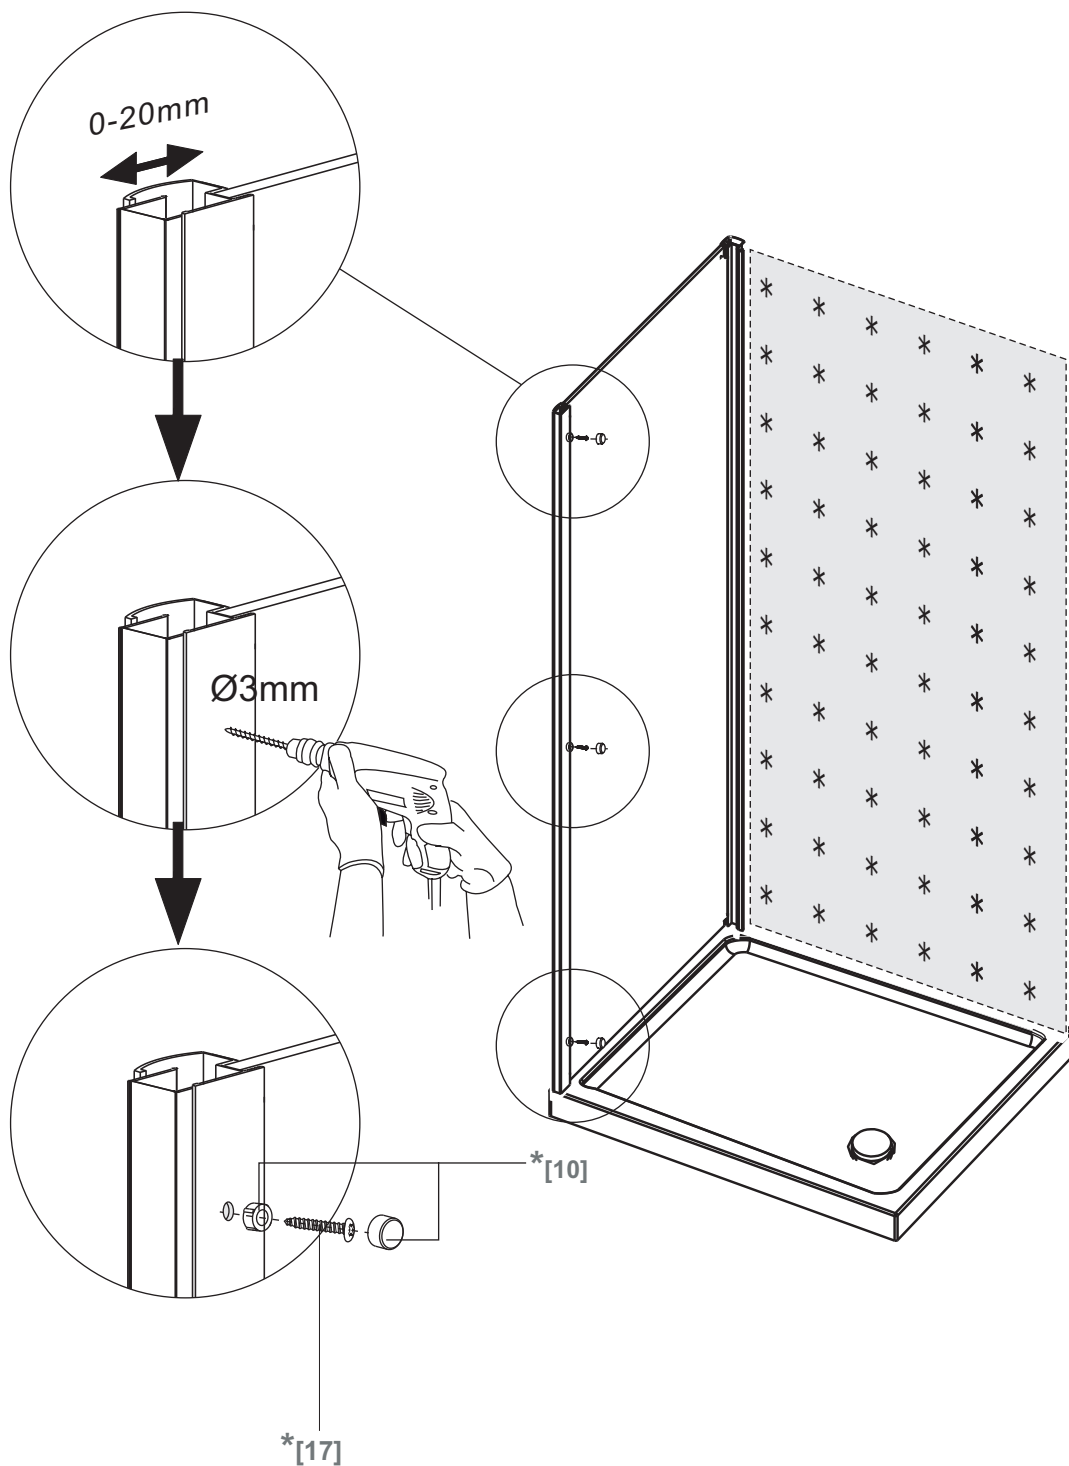

Bandhours

Side 80
Side 90

80x190CM

90x190CM

[01] x 1

[13]d x 1

[13]e x 1

[10] x 6

*[13]b x 1

*[13]c x 2

Ø3mm

Ø6mm

	Min. & Max
Side 80	785--825mm
Side 90	885--925mm

[01] x-1

[10] x 3

(St4x12mm)

[17] x3

*Parts not provided.They are included in front door package

*Parts not provided. They are included in front door package

* [17] x3

* [10] x 3

*Parts not provided. They are included in front door package

*[13]a x 1

*[13]b x 1

*[13]c x 1

[13]d x 1

[13]e x 1