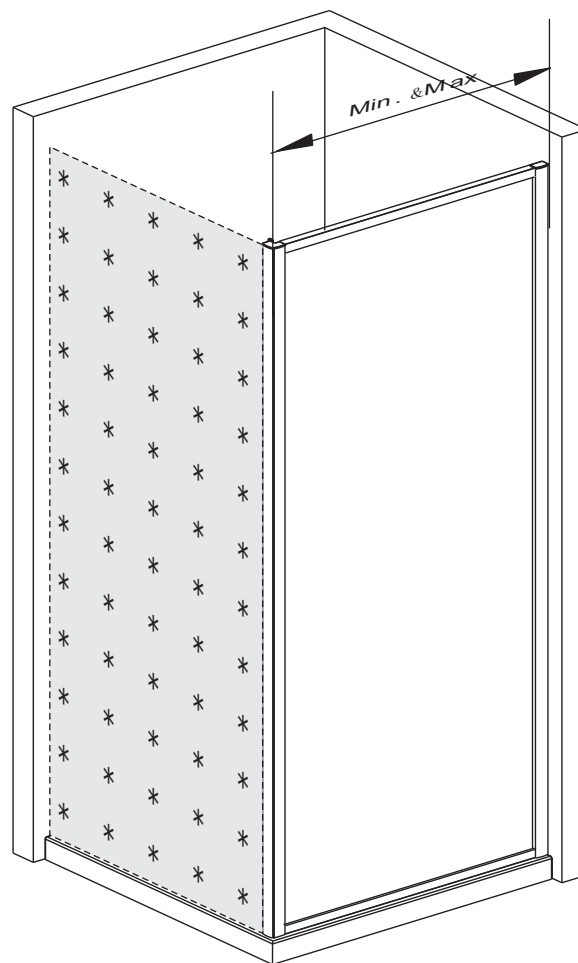

Bandhours

Side 80
Side 90

80x190CM

90x190CM

[01] x 1

[13]d x 1

[13]e x 1

[10] x 6

(St4x12mm)

[17] x 3

(St4x30mm)

[18] x 3

[14] x 3

*Parts not provided. They are included in front door package

*[04] x 1

*[13]a x 1

*[13]b x 1

*[13]c x 2

Ø3mm

Ø6mm

	Min. & Max
Side 80	785--825mm
Side 90	885--925mm

[01] x-1

[10] x 3

(St4x12mm)

[17] x3

*Parts not provided.They are included in front door package

*Parts not provided. They are included in front door package

* [17] x3

* [10] x 3

*Parts not provided. They are included in front door package