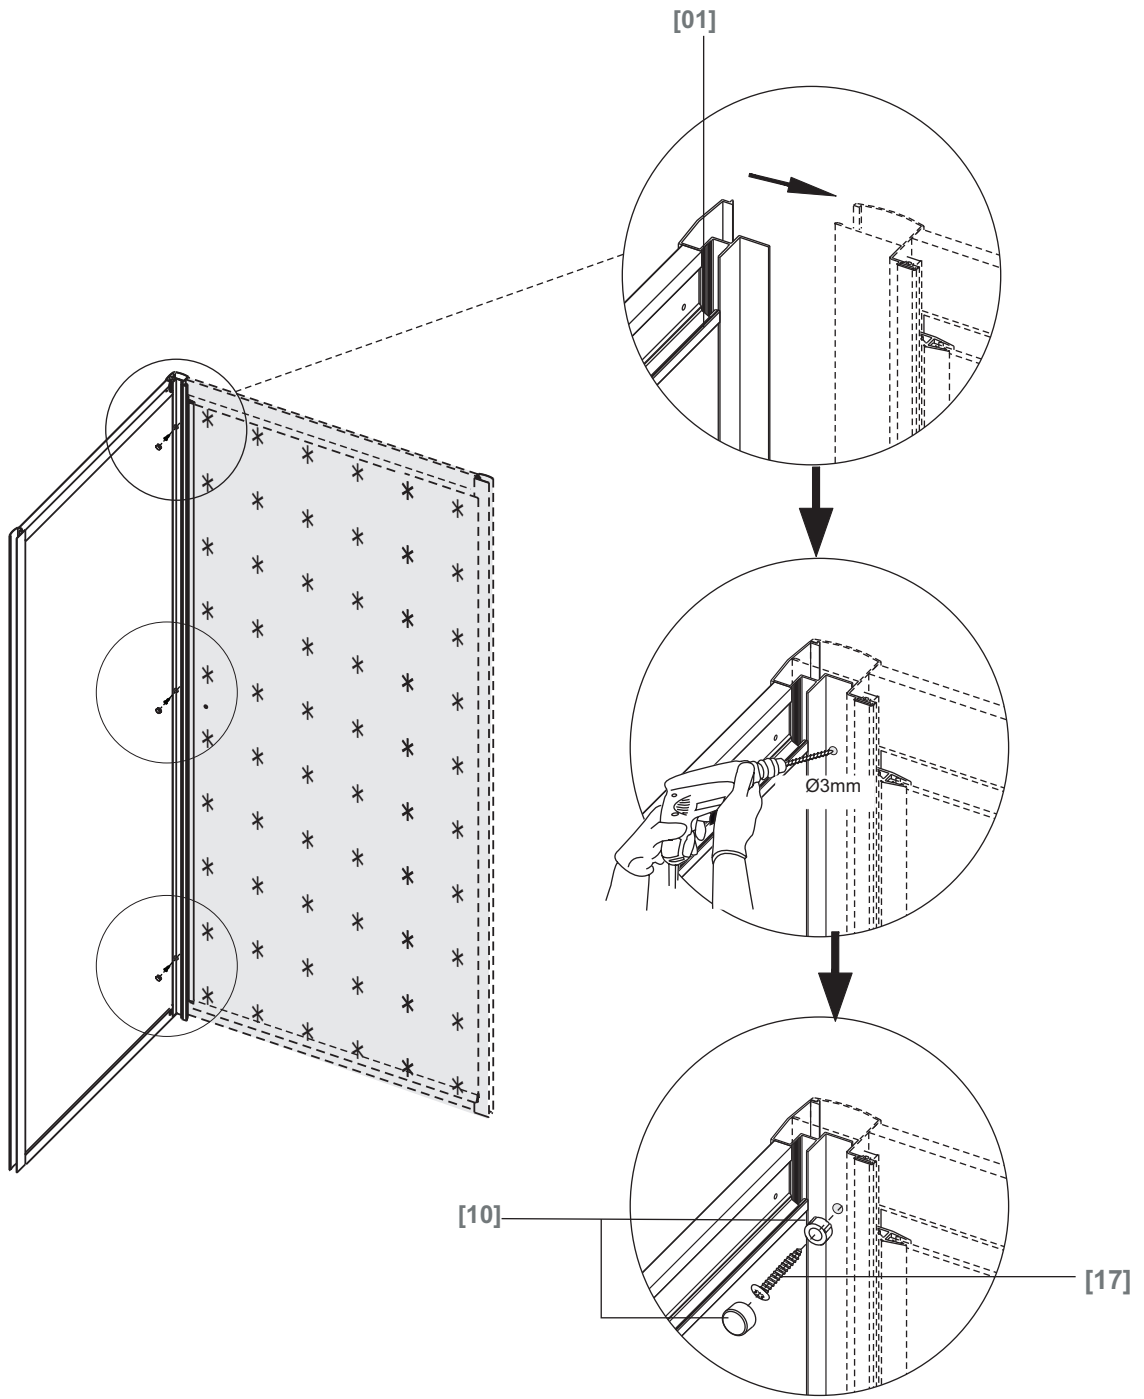

**Bandhours**

**Side 80**  
**Side 90**

**80x190CM**

**90x190CM**

[01] x 1

[13]d x 1

[13]e x 1

[10] x 6

(St4x12mm)

[17] x 3

(St4x30mm)

[18] x 3

[14] x 3

\*Parts not provided.They are included in front door package

\*[04] x 1

\*[13]a x 1

\*[13]b x 1

\*[13]c x 2

Ø3mm

Ø6mm

	Min. & Max
Side 80	785--825mm
Side 90	885--925mm

[01] x-1

[10] x 3

(St4x12mm)

[17] x3

\*Parts not provided.They are included in front door package

[18] x 3

\*Parts not provided. They are included in front door package

\*[17] x3

\*[10] x 3

\*Parts not provided. They are included in front door package