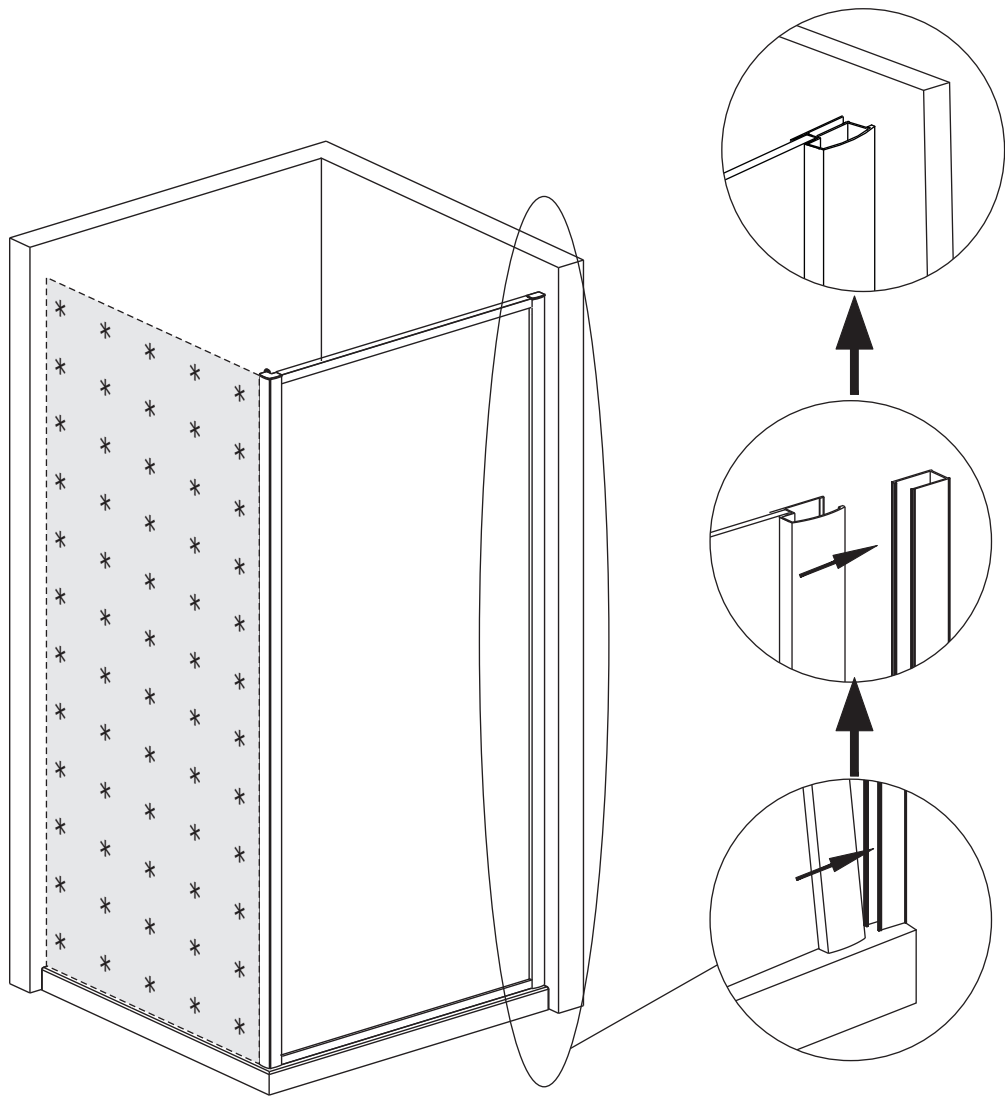

**Bandhours**

**Side 80**  
**Side 90**

**80x190CM**

**90x190CM**

[01] x 1

[13]d x 1

[13]e x 1

[10] x 6

\*[13]b x 1

\*[13]c x 2

Ø3mm

Ø6mm

	Min. & Max
Side 80	785--825mm
Side 90	885--925mm

[01] x-1

[10] x 3

(St4x12mm)

[17] x3

\*Parts not provided.They are included in front door package

[18] x 3

\*Parts not provided. They are included in front door package

\*[17] x3

\*[10] x 3

\*Parts not provided. They are included in front door package