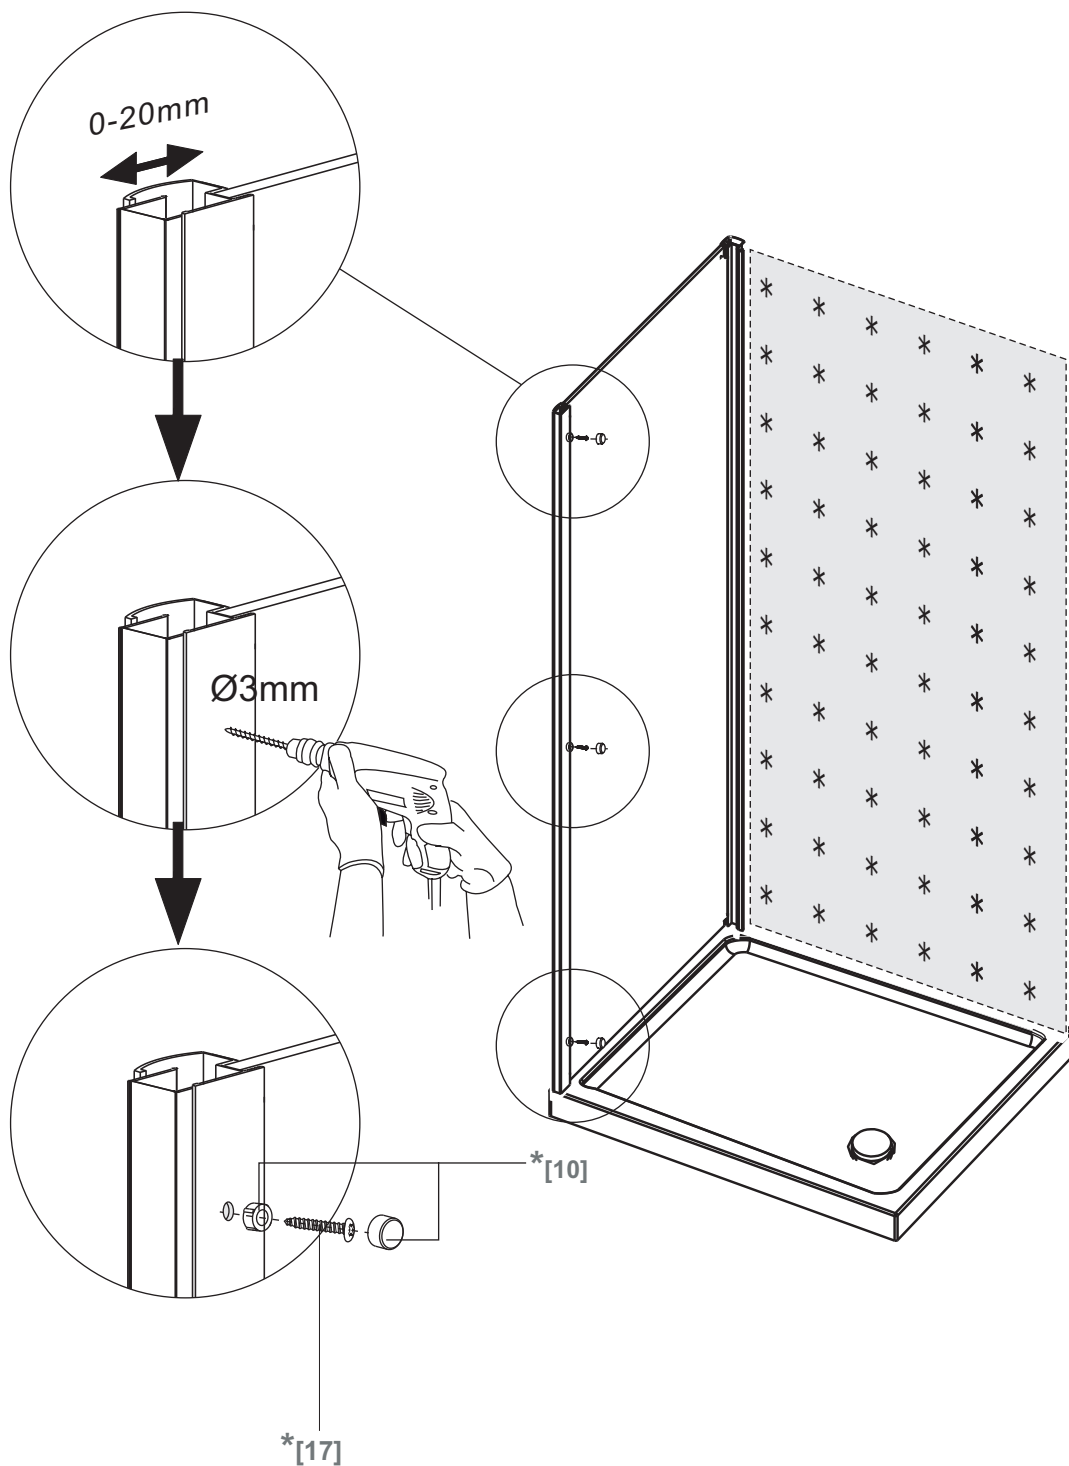

**Bandhours**

**Side 80**  
**Side 90**

**80x190CM**

**90x190CM**

[01] x 1

[13]d x 1

[13]e x 1

[10] x 6

\*[13]b x 1

\*[13]c x 2

Ø3mm

Ø6mm

	Min. & Max
Side 80	785--825mm
Side 90	885--925mm

[01] x-1

[10] x 3

(St4x12mm)

[17] x3

\*Parts not provided.They are included in front door package

[18] x 3

\*Parts not provided. They are included in front door package

\*[17] x3

\*[10] x 3

\*Parts not provided. They are included in front door package