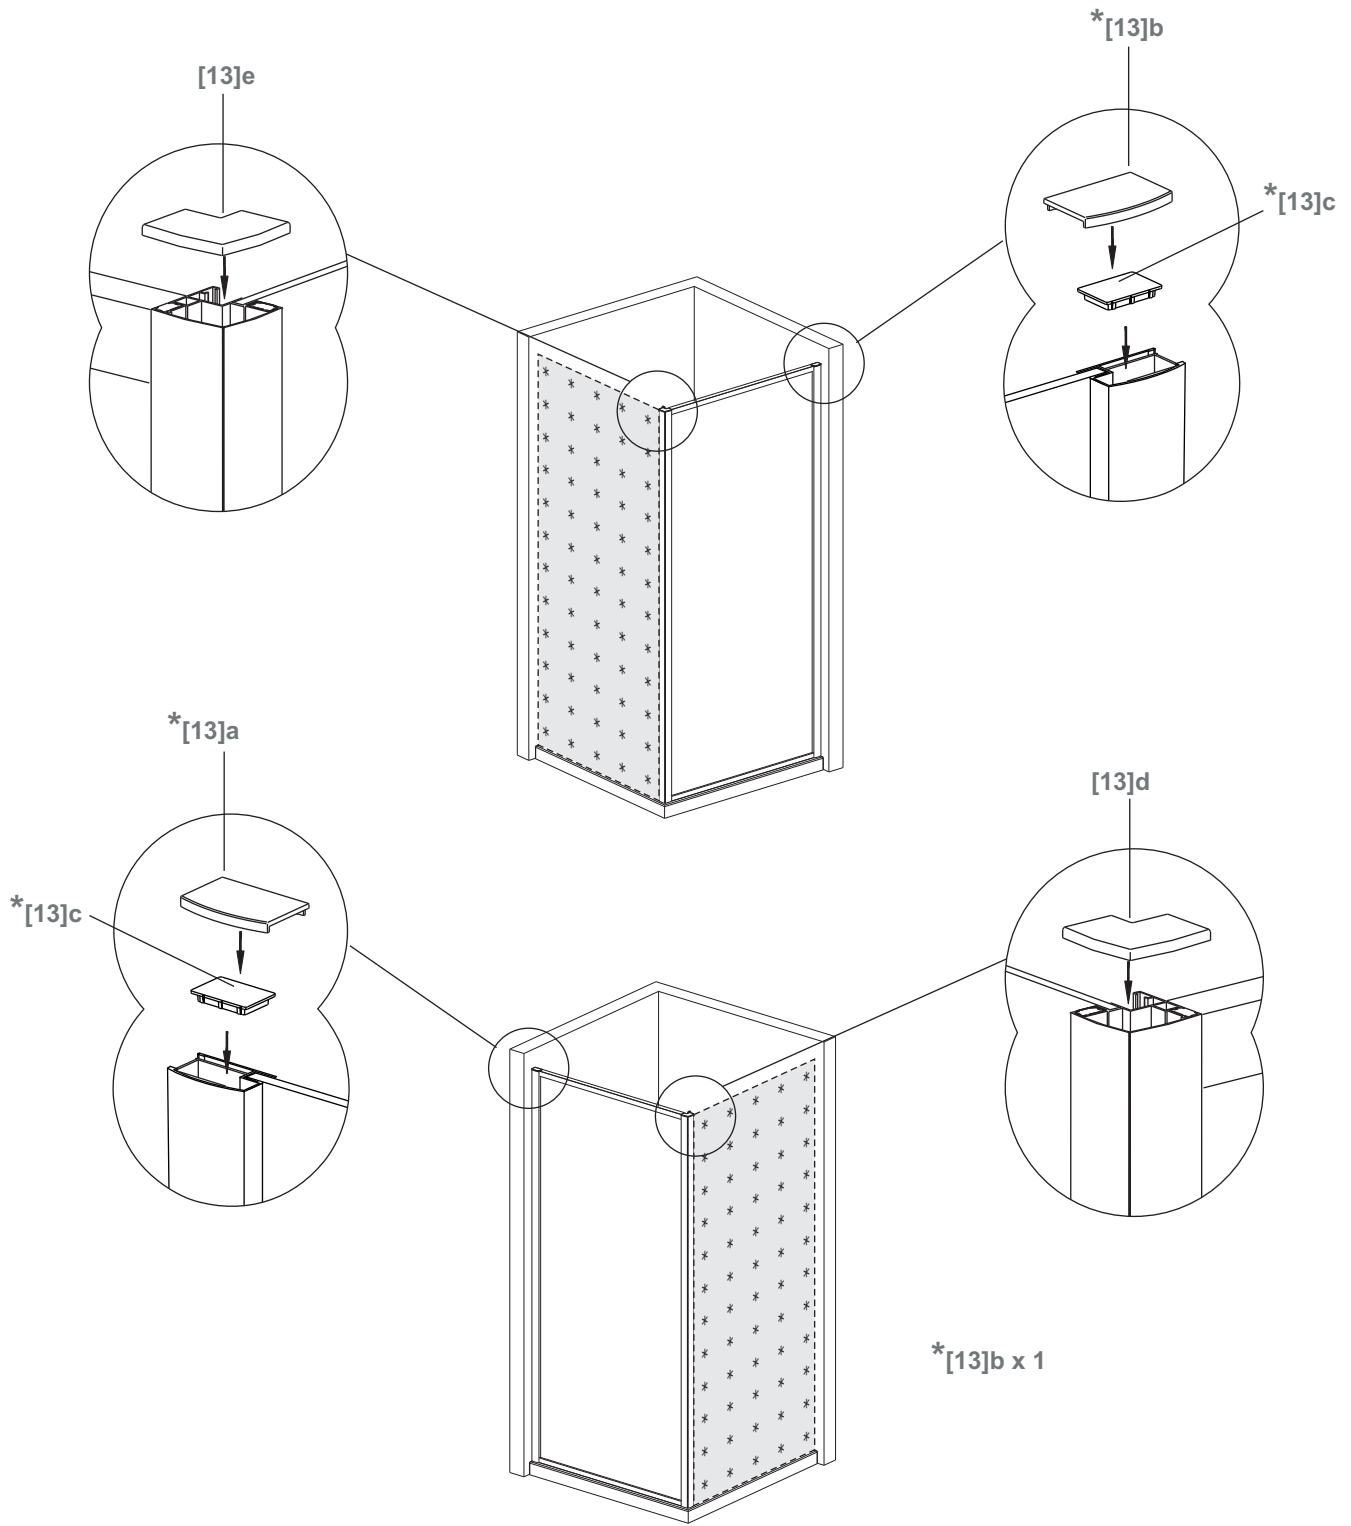

**Bandhours**

**Side 80**  
**Side 90**

**80x190CM**

**90x190CM**

[01] x 1

[13]d x 1

[13]e x 1

[10] x 6

\*[13]b x 1

\*[13]c x 2

Ø3mm

Ø6mm

	Min. & Max
Side 80	785--825mm
Side 90	885--925mm

[01] x-1

[10] x 3

(St4x12mm)

[17] x3

\*Parts not provided.They are included in front door package

[18] x 3

\*Parts not provided. They are included in front door package

\*[17] x3

\*[10] x 3

\*Parts not provided. They are included in front door package

\*[13]a x 1

\*[13]b x 1

\*[13]c x 1

[13]d x 1

[13]e x 1