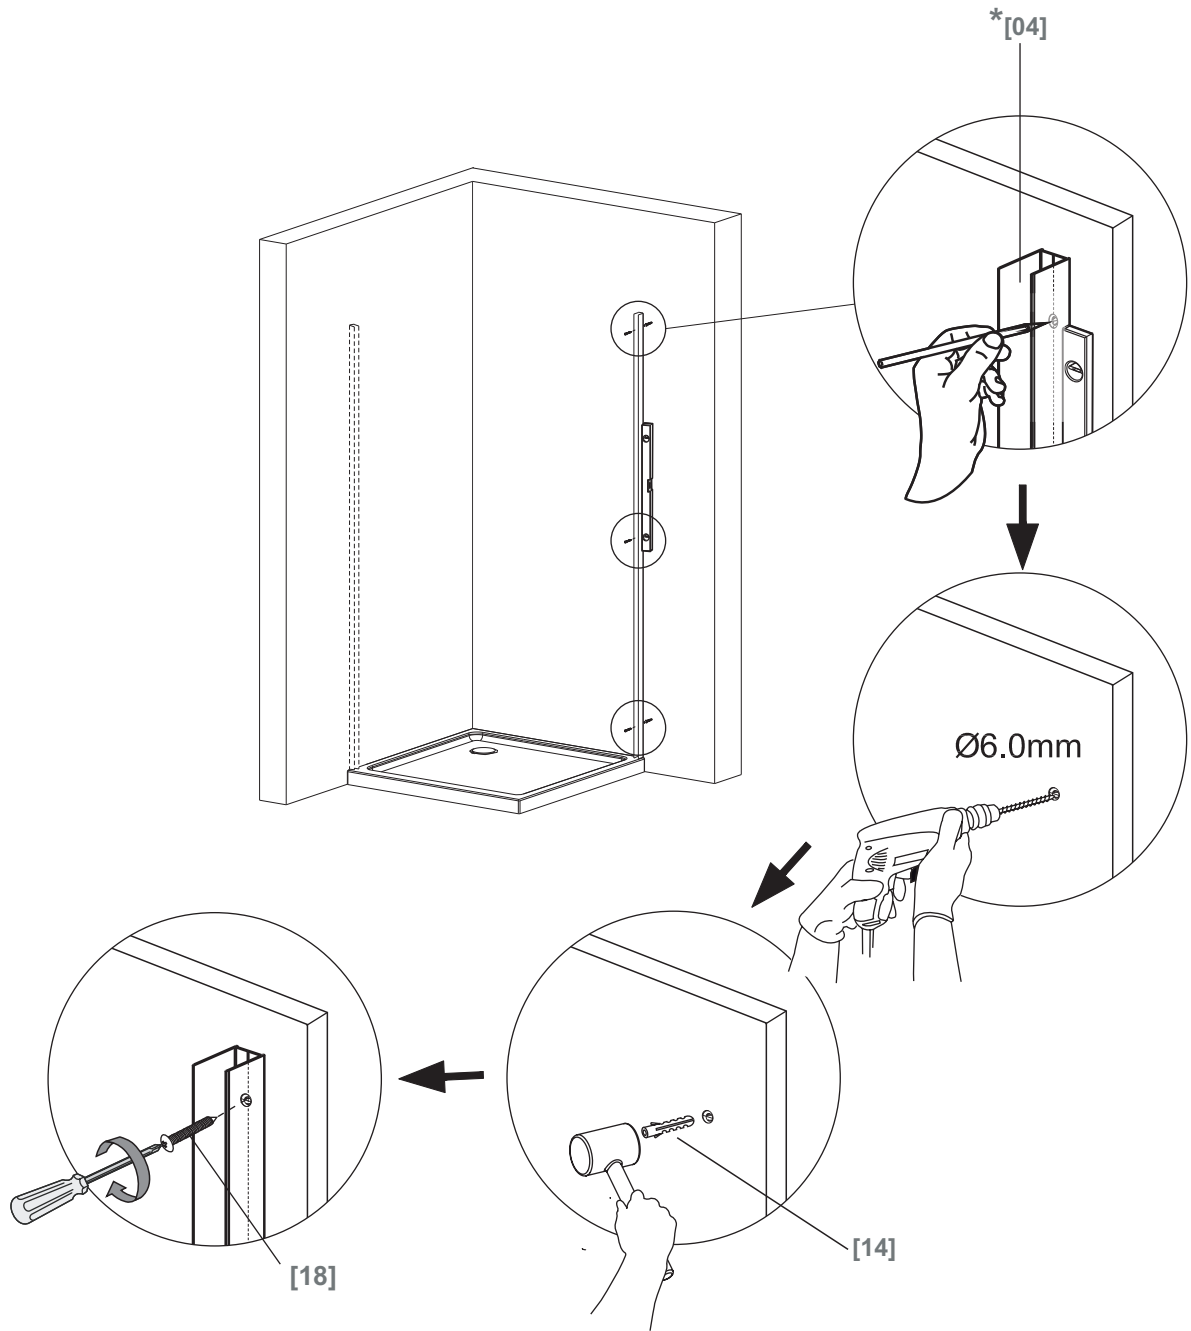

**Bandhours**

**Side 80**  
**Side 90**

**80x190CM**

**90x190CM**

[01] x 1

[13]d x 1

[13]e x 1

[10] x 6

(St4x12mm)

[17] x 3

(St4x30mm)

[18] x 3

[14] x 3

\*Parts not provided.They are included in front door package

\*[04] x 1

\*[13]a x 1

\*[13]b x 1

\*[13]c x 2

Ø3mm

Ø6mm

	Min. & Max
Side 80	785--825mm
Side 90	885--925mm

[01] x-1

[10] x 3

(St4x12mm)

[17] x3

\*Parts not provided.They are included in front door package

[18] x 3

\*Parts not provided. They are included in front door package

\*[17] x3

\*[10] x 3

\*Parts not provided. They are included in front door package