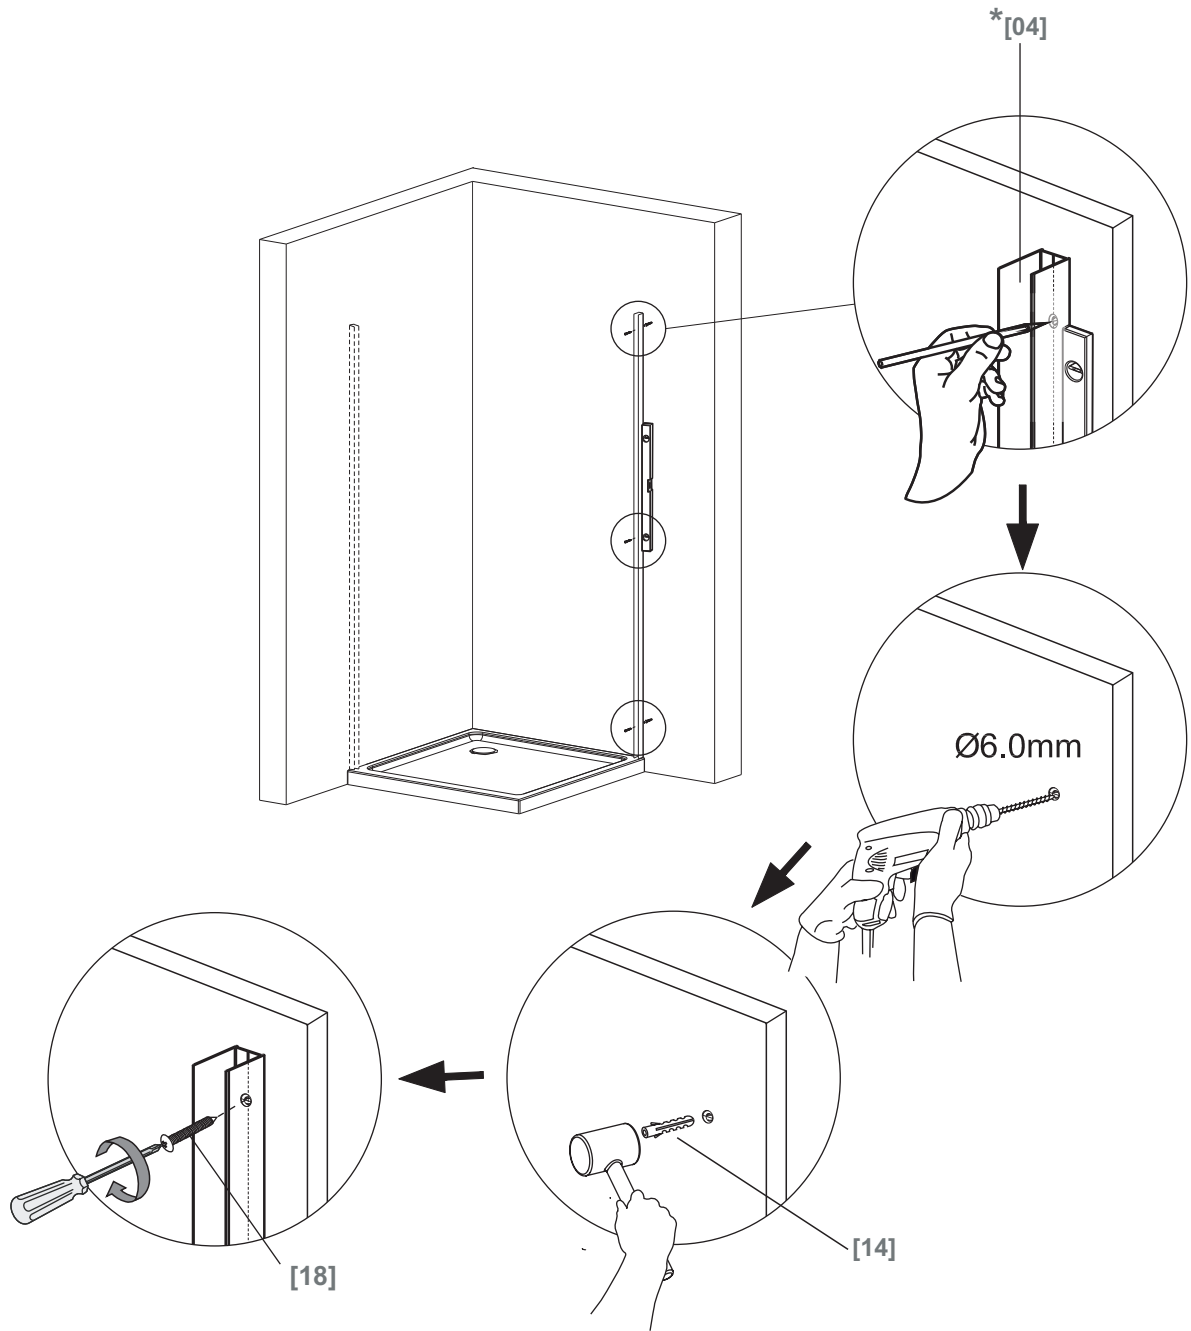

Bandhours

Side 80
Side 90

80x190CM

90x190CM

[01] x 1

[13]d x 1

[13]e x 1

[10] x 6

(St4x12mm)

[17] x 3

(St4x30mm)

[18] x 3

[14] x 3

*Parts not provided.They are included in front door package

*[04] x 1

*[13]a x 1

*[13]b x 1

*[13]c x 2

Ø3mm

Ø6mm

	Min. & Max
Side 80	785--825mm
Side 90	885--925mm

[01] x-1

[10] x 3

(St4x12mm)

[17] x3

*Parts not provided.They are included in front door package

*Parts not provided. They are included in front door package

* [17] x3

* [10] x 3

*Parts not provided. They are included in front door package