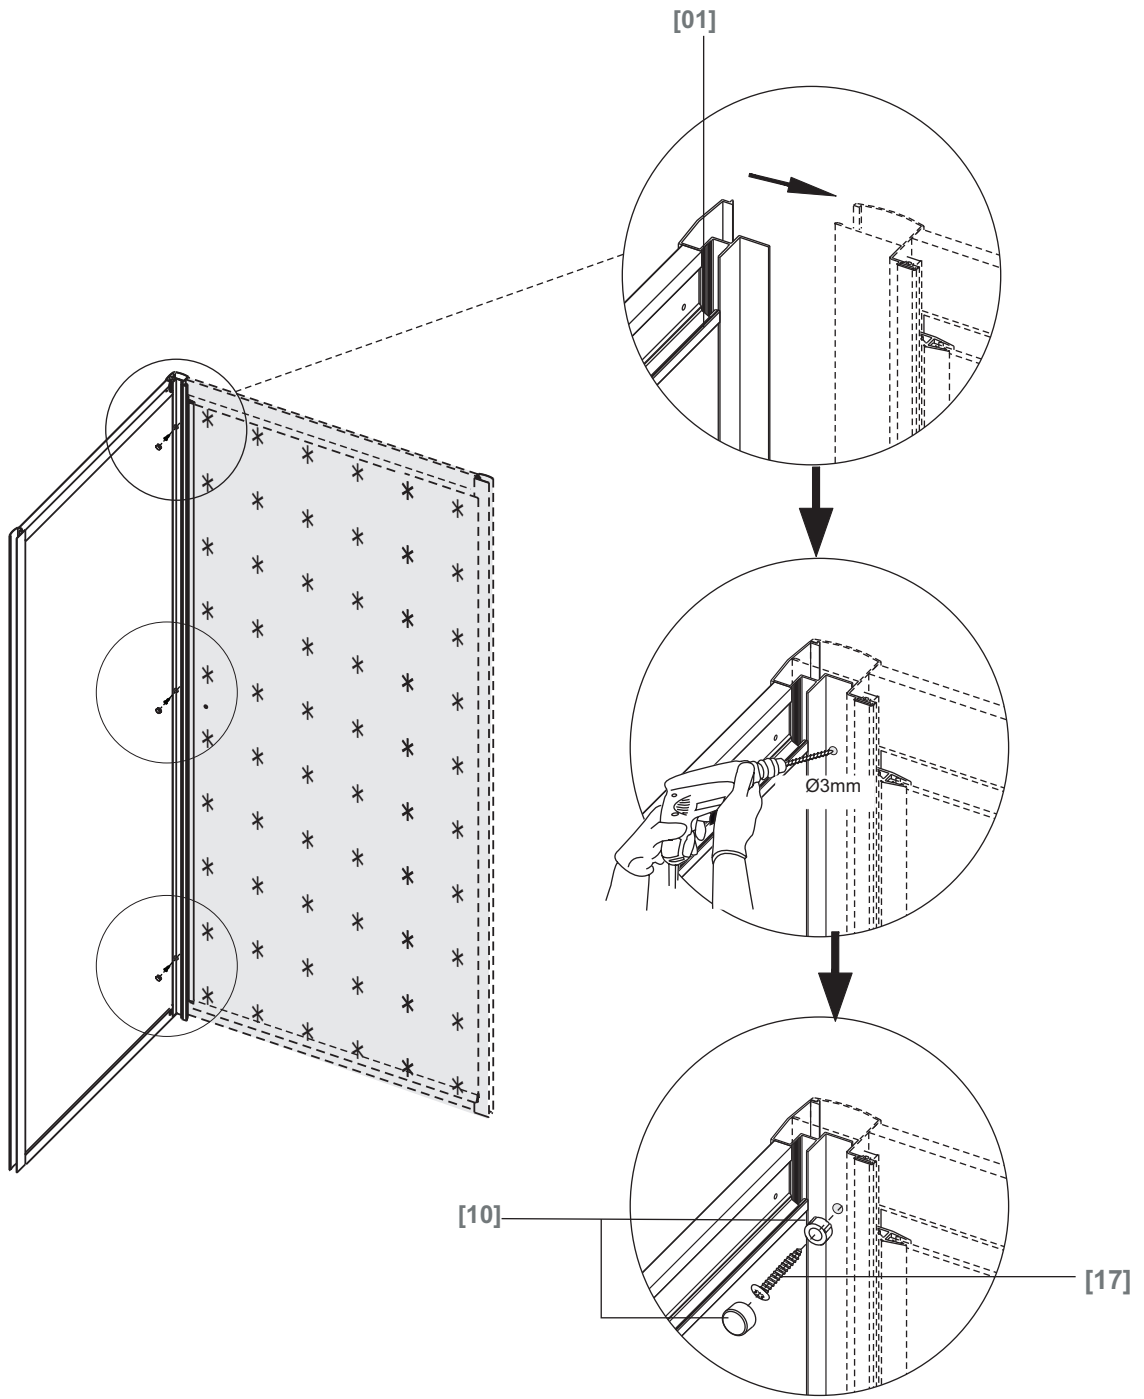

Bandhours

Side 80
Side 90

80x190CM

90x190CM

[01] x 1

[13]d x 1

[13]e x 1

[10] x 6

(St4x12mm)

[17] x 3

(St4x30mm)

[18] x 3

[14] x 3

*Parts not provided.They are included in front door package

*[04] x 1

*[13]a x 1

*[13]b x 1

*[13]c x 2

Ø3mm

Ø6mm

	Min. & Max
Side 80	785--825mm
Side 90	885--925mm

[01] x-1

[10] x 3

(St4x12mm)

[17] x3

*Parts not provided.They are included in front door package

*Parts not provided. They are included in front door package

* [17] x3

* [10] x 3

*Parts not provided. They are included in front door package