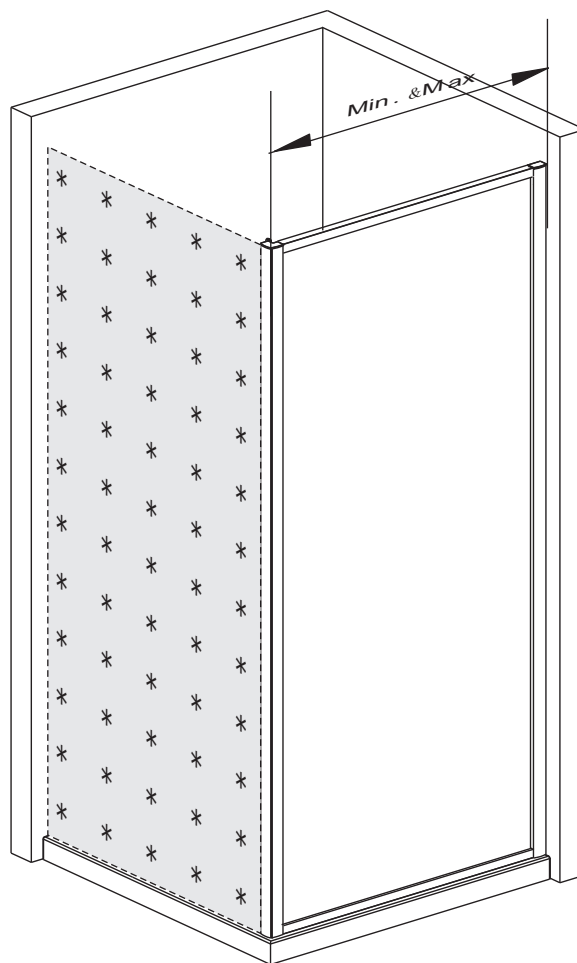

Bandhours

Side 80
Side 90

80x190CM

90x190CM

[01] x 1

[13]d x 1

[13]e x 1

[10] x 6

(St4x12mm)

[17] x 3

(St4x30mm)

[18] x 3

[14] x 3

*Parts not provided.They are included in front door package

*[04] x 1

*[13]a x 1

*[13]b x 1

*[13]c x 2

Ø3mm

Ø6mm

	Min. & Max
Side 80	785--825mm
Side 90	885--925mm

[01] x-1

[10] x 3

(St4x12mm)

[17] x3

*Parts not provided.They are included in front door package

*Parts not provided. They are included in front door package

* [17] x3

* [10] x 3

*Parts not provided. They are included in front door package