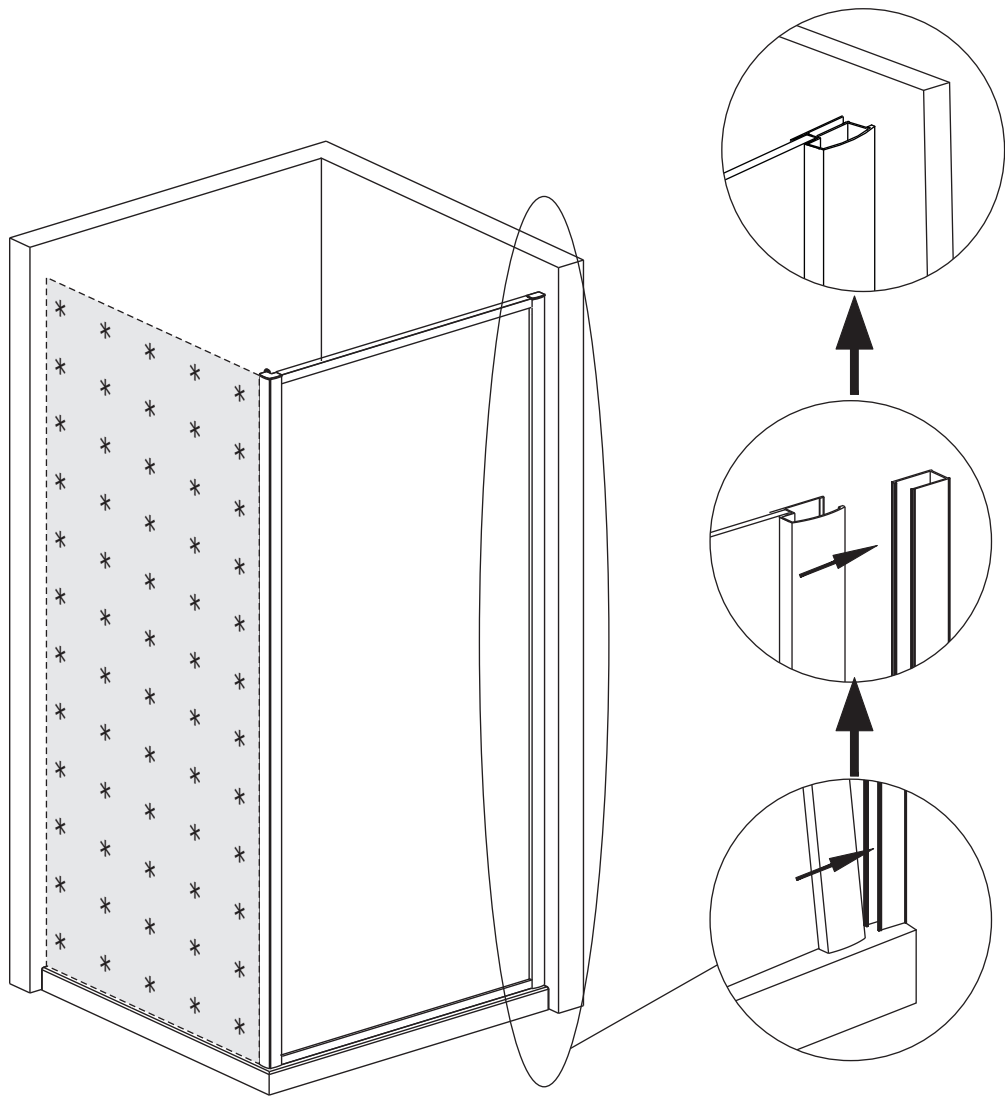

Bandhours

Side 80
Side 90

80x190CM

90x190CM

[01] x 1

[13]d x 1

[13]e x 1

[10] x 6

(St4x12mm)

[17] x 3

(St4x30mm)

[18] x 3

[14] x 3

*Parts not provided.They are included in front door package

*[04] x 1

*[13]a x 1

*[13]b x 1

*[13]c x 2

Ø3mm

Ø6mm

	Min. & Max
Side 80	785--825mm
Side 90	885--925mm

[01] x-1

[10] x 3

(St4x12mm)

[17] x3

*Parts not provided.They are included in front door package

*Parts not provided. They are included in front door package

* [17] x3

* [10] x 3

*Parts not provided. They are included in front door package