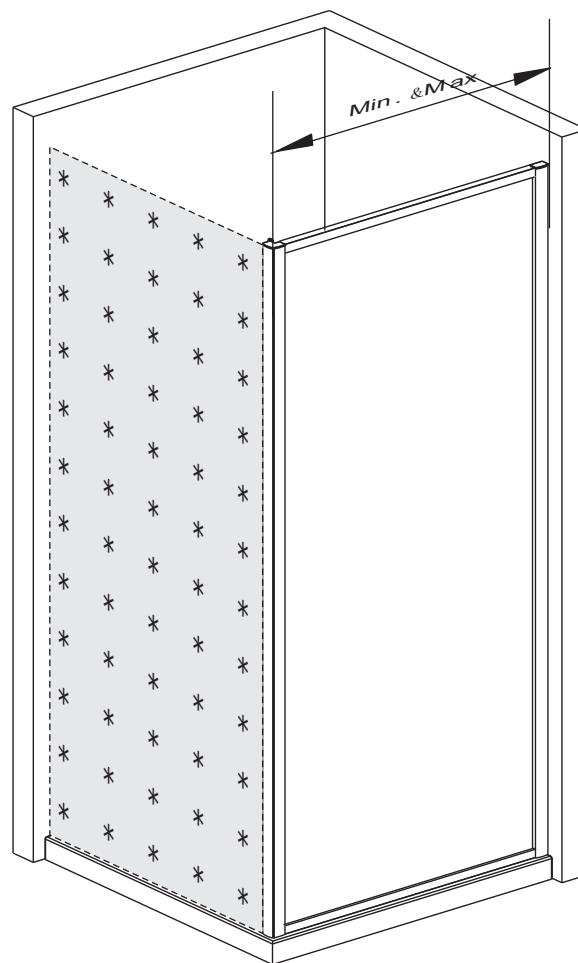

BandhLours

Side 80
Side 90
Side 100

80x190CM

90x190CM

100x190CM

[01] x 1

[13]d x 1

[13]e x 1

[10] x 6

(St4x12mm)

[17] x 3

(St4x30mm)

[18] x 3

[14] x 3

*Parts not provided. They are included in front door package

*[04] x 1

*[13]a x 1

*[13]b x 1

*[13]c x 2

Ø3mm

Ø6mm

	Min. & Max
Side 80	785--825mm
Side 90	885--925mm
Side 100	985--1025mm

[01] x-1

[10] x 3

[17] x3

*Parts not provided.They are included in front door package

[18] x 3

*Parts not provided. They are included in front door package

*[17] x3

*[10] x 3

*Parts not provided. They are included in front door package