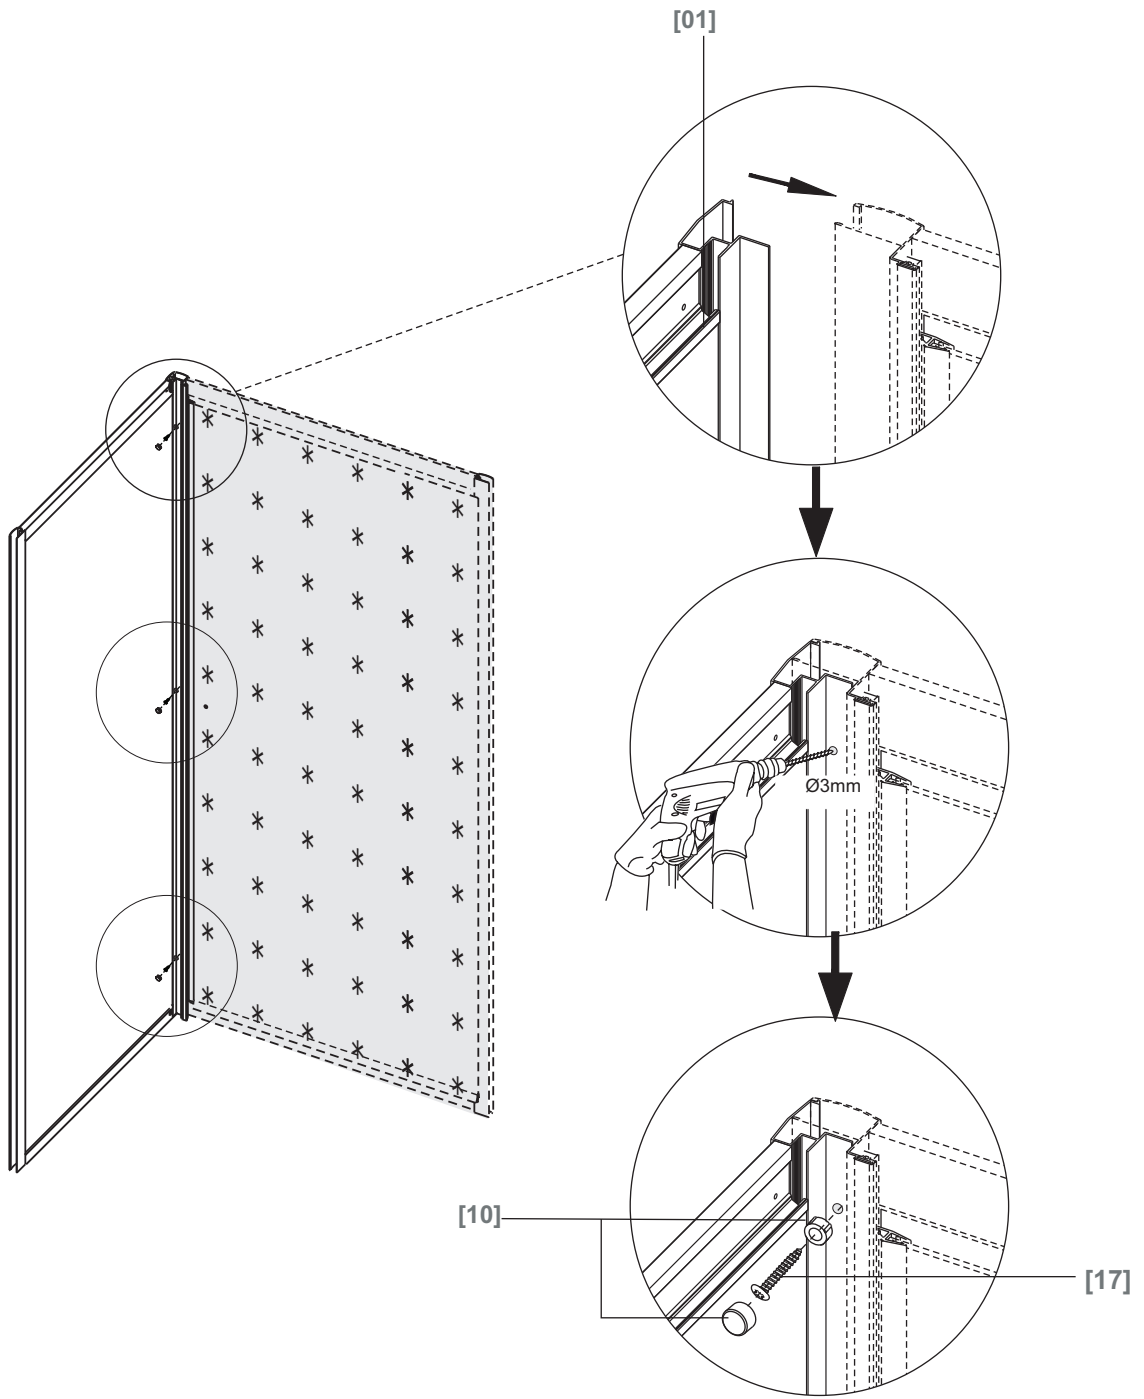

BandhLours

Side 80
Side 90
Side 100

80x190CM

90x190CM

100x190CM

[01] x 1

[13]d x 1

[13]e x 1

*[13]a x 1

*[13]b x 1

*[13]c x 2

Ø3mm

Ø6mm

	Min. & Max
Side 80	785--825mm
Side 90	885--925mm
Side 100	985--1025mm

[01] x-1

[10] x 3

[17] x3

*Parts not provided.They are included in front door package

[18] x 3

*Parts not provided. They are included in front door package

*[17] x3

*[10] x 3

*Parts not provided. They are included in front door package