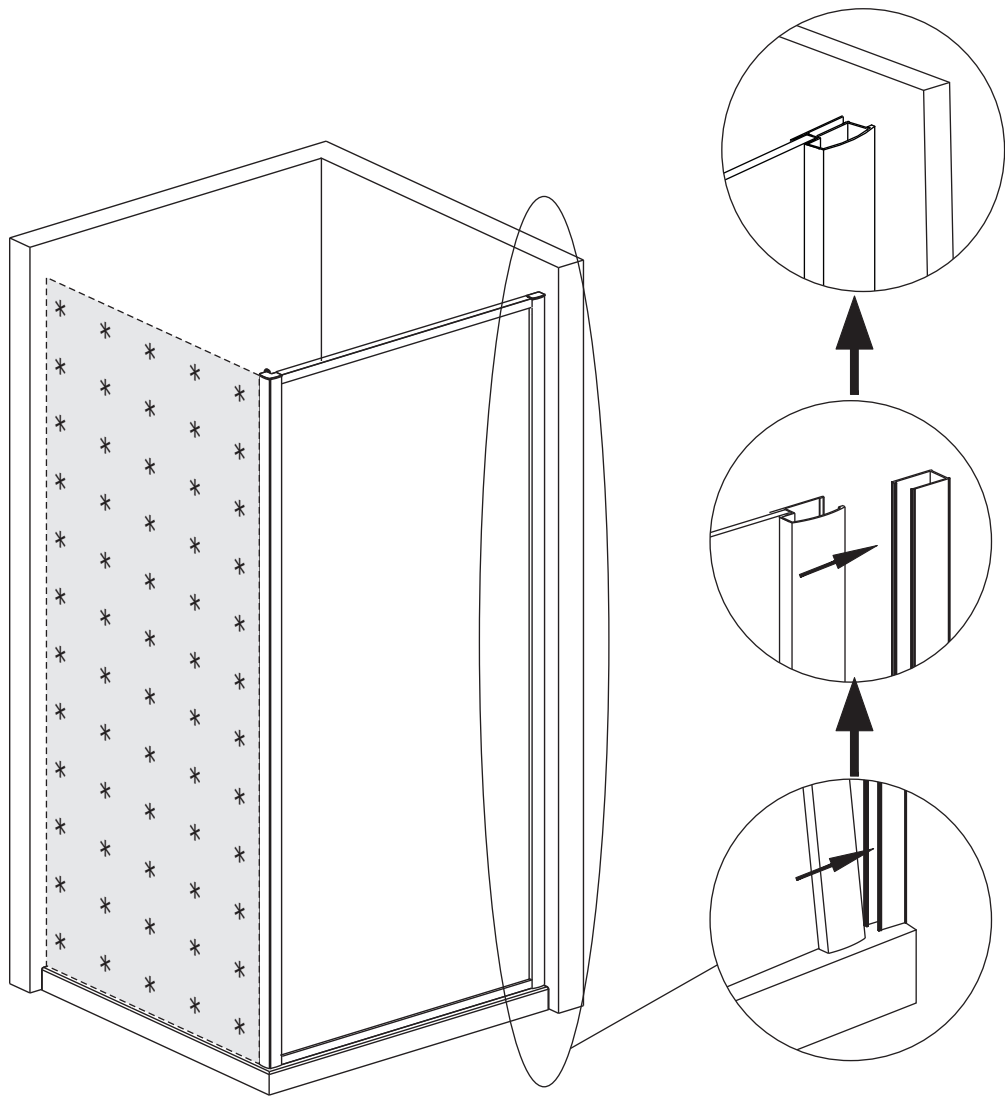

**Bandh****ours**

**Side 80**  
**Side 90**

**80x190CM**

**90x190CM**

[01] x 1

[13]d x 1

[13]e x 1

[10] x 6

(St4x12mm)

[17] x 3

(St4x30mm)

[18] x 3

[14] x 3

\*Parts not provided.They are included in front door package

\*[04] x 1

\*[13]a x 1

\*[13]b x 1

\*[13]c x 2

Ø3mm

Ø6mm

	Min. & Max
Side 80	785--825mm
Side 90	885--925mm

[01] x-1

[10] x 3

(St4x12mm)

[17] x3

\*Parts not provided.They are included in front door package

\*Parts not provided. They are included in front door package

\* [17] x3

\* [10] x 3

\*Parts not provided. They are included in front door package