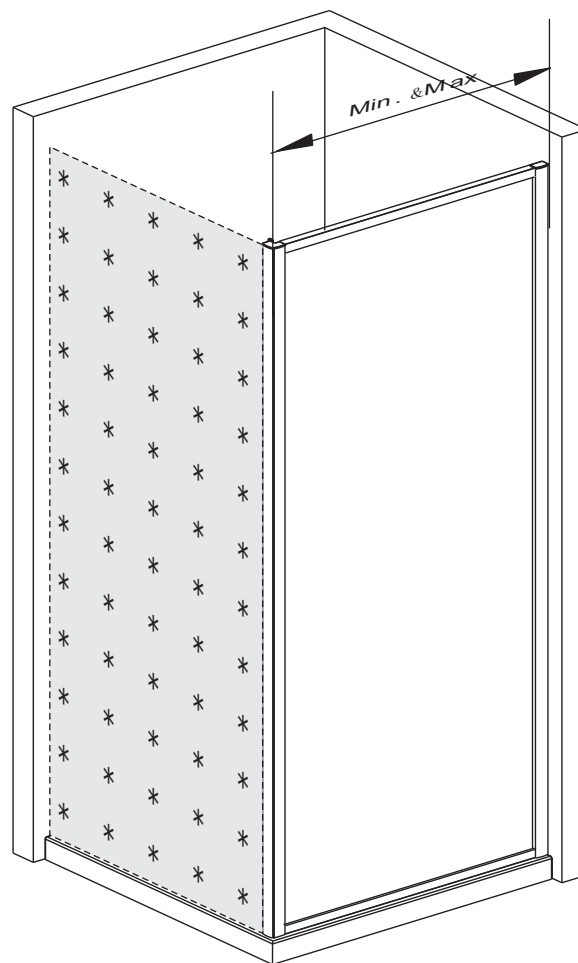

Bandhours

Side 80
Side 90

80x190CM

90x190CM

[01] x 1

[13]d x 1

[13]e x 1

[10] x 6

(St4x12mm)

[17] x 3

(St4x30mm)

[18] x 3

[14] x 3

*Parts not provided.They are included in front door package

*[04] x 1

*[13]a x 1

*[13]b x 1

*[13]c x 2

Ø3mm

Ø6mm

	Min. & Max
Side 80	785--825mm
Side 90	885--925mm

[01] x-1

[10] x 3

(St4x12mm)

[17] x3

*Parts not provided.They are included in front door package

*Parts not provided.They are included in front door package

*[17] x3

*[10] x 3

*Parts not provided. They are included in front door package