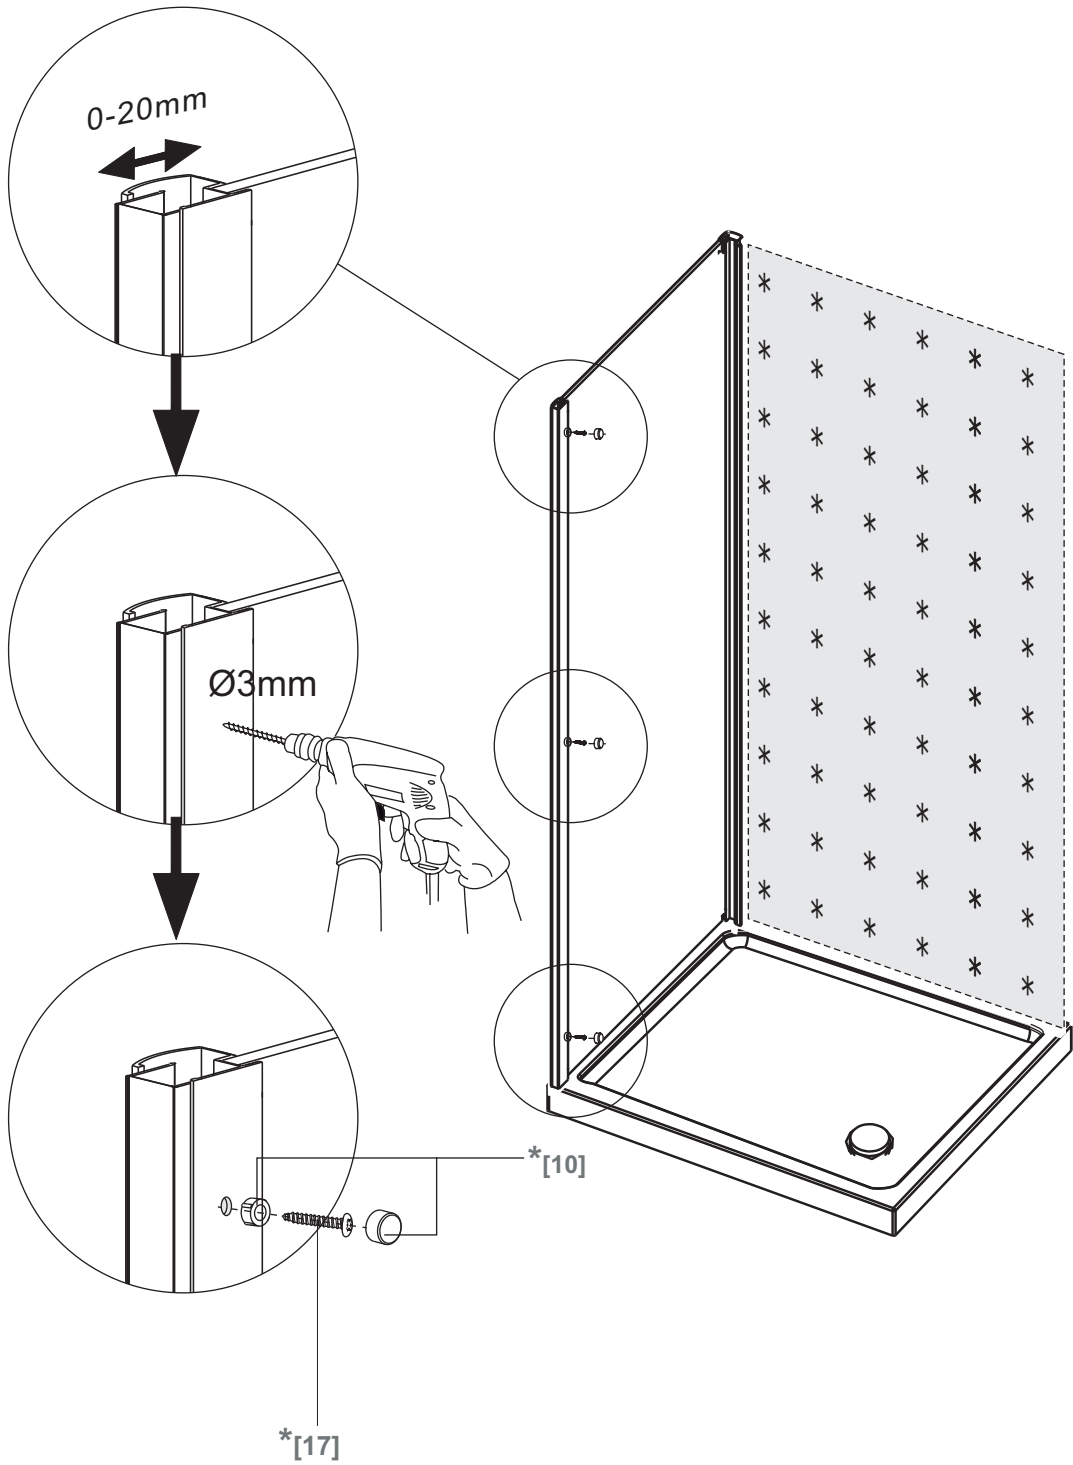

Bandhours

Side 80
Side 90

80x190CM

90x190CM

[01] x 1

[13]d x 1

[13]e x 1

[10] x 6

*[13]b x 1

*[13]c x 2

Ø3mm

Ø6mm

	Min. & Max
Side 80	785--825mm
Side 90	885--925mm

[01] x-1

[10] x 3

(St4x12mm)

[17] x3

*Parts not provided.They are included in front door package

*Parts not provided.They are included in front door package

*[17] x3

*[10] x 3

*Parts not provided. They are included in front door package

*[13]a x 1

*[13]b x 1

*[13]c x 1

[13]d x 1

[13]e x 1