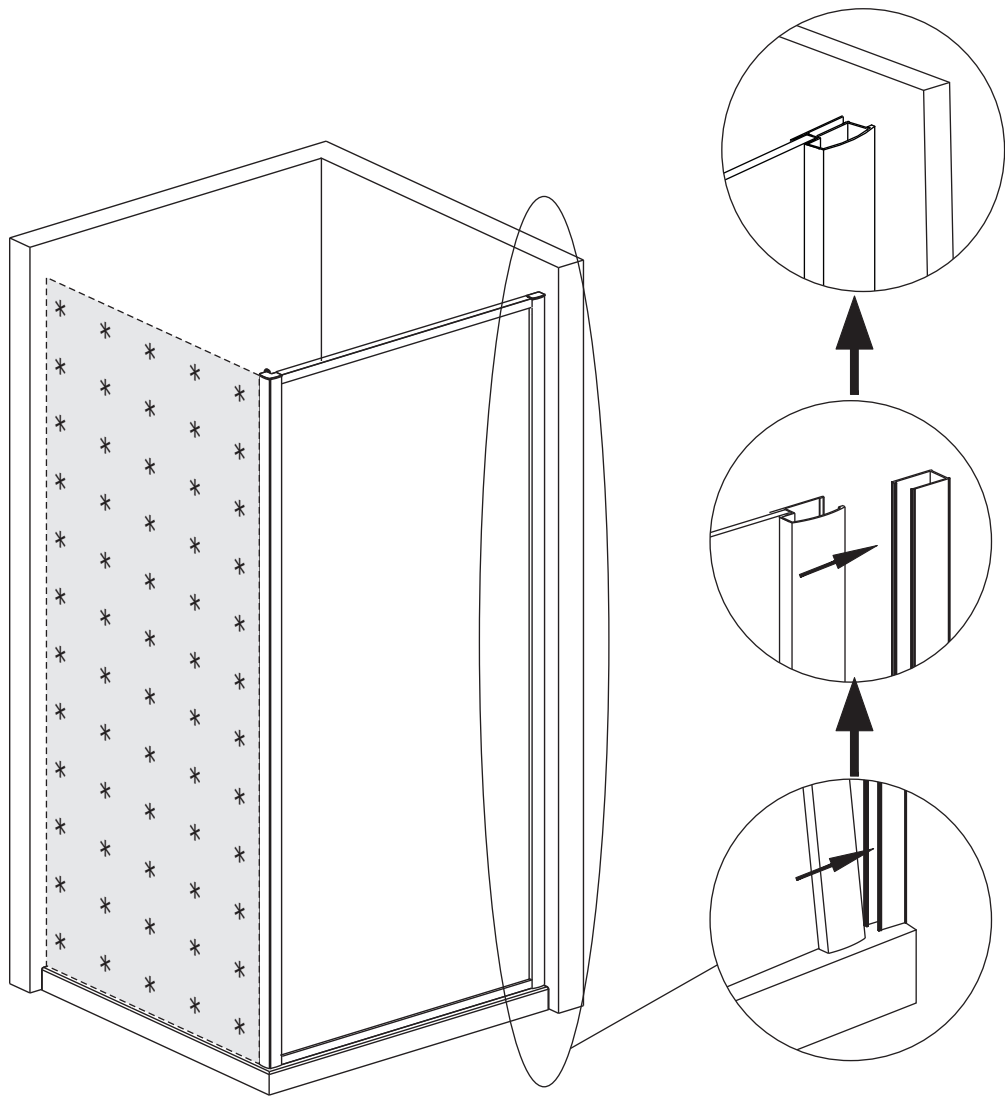

Bandhours

Side 80
Side 90

80x190CM

90x190CM

[01] x 1

[13]d x 1

[13]e x 1

[10] x 6

(St4x12mm)

[17] x 3

(St4x30mm)

[18] x 3

[14] x 3

*Parts not provided.They are included in front door package

*[04] x 1

*[13]a x 1

*[13]b x 1

*[13]c x 2

Ø3mm

Ø6mm

	Min. & Max
Side 80	785--825mm
Side 90	885--925mm

[01] x-1

[10] x 3

(St4x12mm)

[17] x3

*Parts not provided.They are included in front door package

*Parts not provided.They are included in front door package

*[17] x3

*[10] x 3

*Parts not provided. They are included in front door package