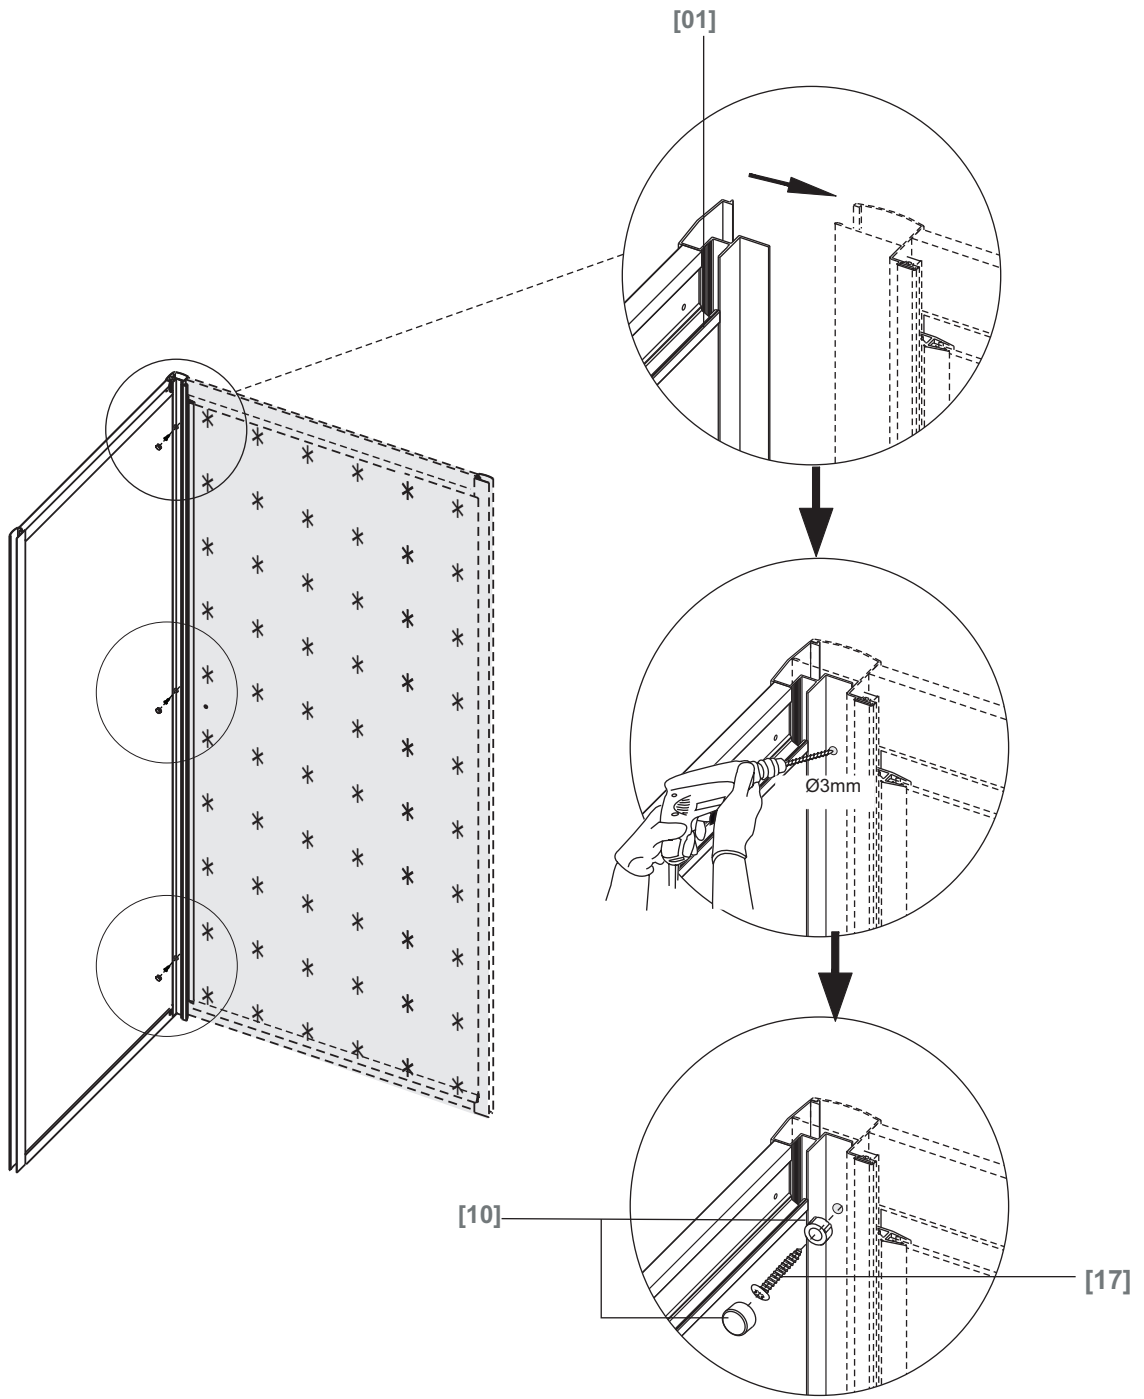

Bandhours

Side 80
Side 90

80x190CM

90x190CM

[01] x 1

[13]d x 1

[13]e x 1

[10] x 6

(St4x12mm)

[17] x 3

(St4x30mm)

[18] x 3

[14] x 3

*Parts not provided.They are included in front door package

*[04] x 1

*[13]a x 1

*[13]b x 1

*[13]c x 2

Ø3mm

Ø6mm

	Min. & Max
Side 80	785--825mm
Side 90	885--925mm

[01] x-1

[10] x 3

(St4x12mm)

[17] x3

*Parts not provided.They are included in front door package

*Parts not provided.They are included in front door package

*[17] x3

*[10] x 3

*Parts not provided. They are included in front door package