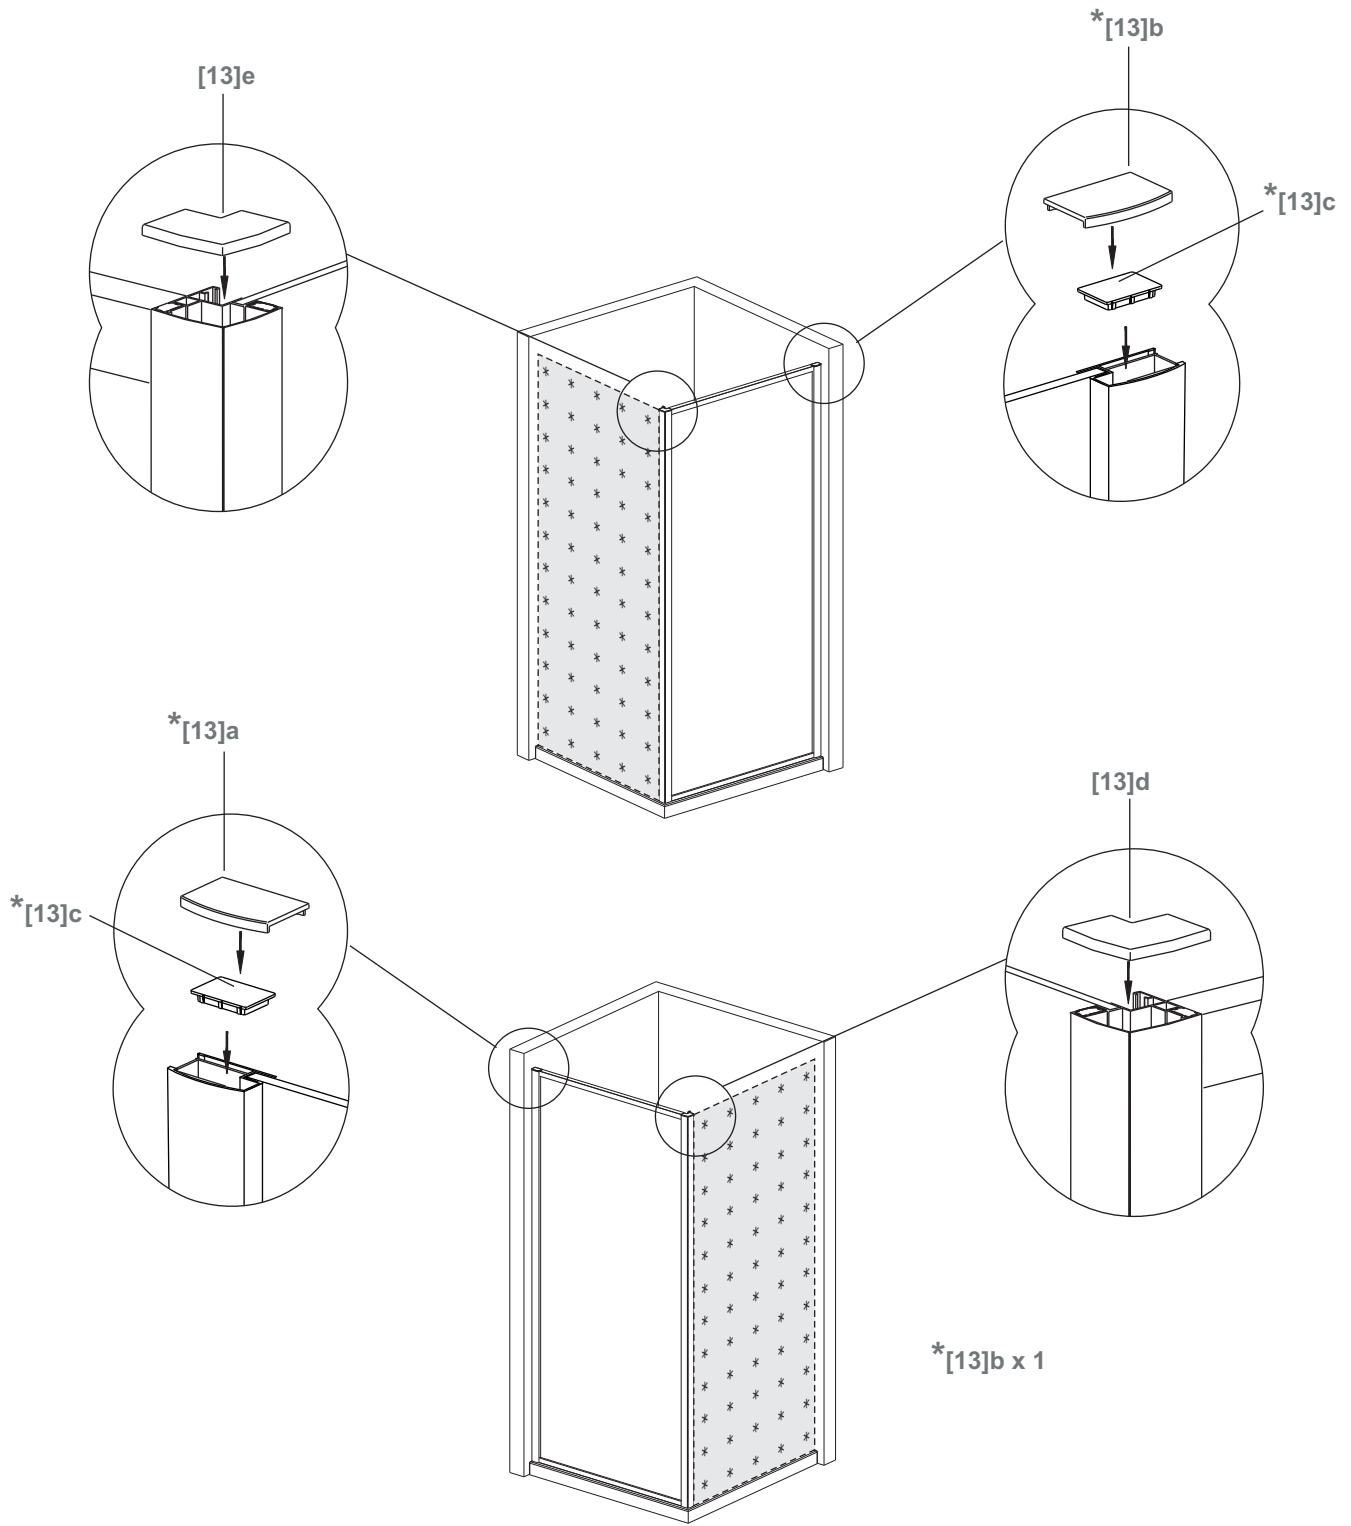

Bandhours

Side 80
Side 90

80x190CM

90x190CM

[01] x 1

[13]d x 1

[13]e x 1

[10] x 6

*[13]b x 1

*[13]c x 2

Ø3mm

Ø6mm

	Min. & Max
Side 80	785--825mm
Side 90	885--925mm

[01] x-1

[10] x 3

(St4x12mm)

[17] x3

*Parts not provided.They are included in front door package

*Parts not provided.They are included in front door package

*[17] x3

*[10] x 3

*Parts not provided. They are included in front door package

*[13]a x 1

*[13]b x 1

*[13]c x 1

[13]d x 1

[13]e x 1