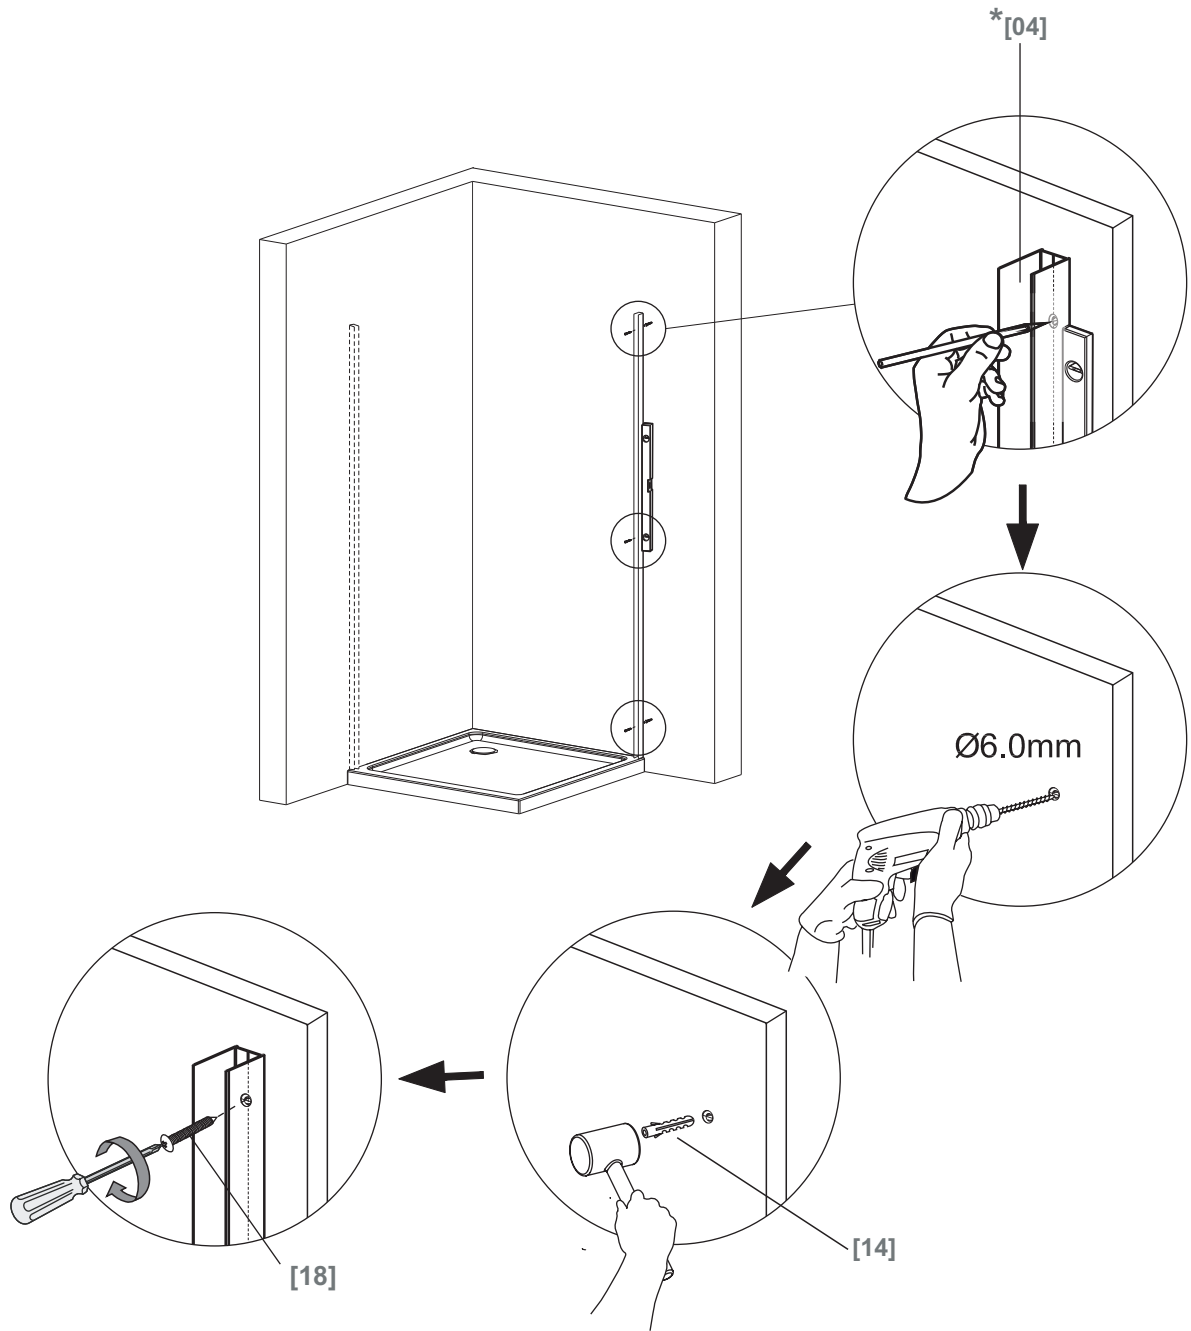

Bandhours

Side 80
Side 90

80x190CM

90x190CM

[01] x 1

[13]d x 1

[13]e x 1

[10] x 6

(St4x12mm)

[17] x 3

(St4x30mm)

[18] x 3

[14] x 3

*Parts not provided.They are included in front door package

*[04] x 1

*[13]a x 1

*[13]b x 1

*[13]c x 2

Ø3mm

Ø6mm

	Min. & Max
Side 80	785--825mm
Side 90	885--925mm

[01] x-1

[10] x 3

(St4x12mm)

[17] x3

*Parts not provided.They are included in front door package

*Parts not provided.They are included in front door package

*[17] x3

*[10] x 3

*Parts not provided. They are included in front door package