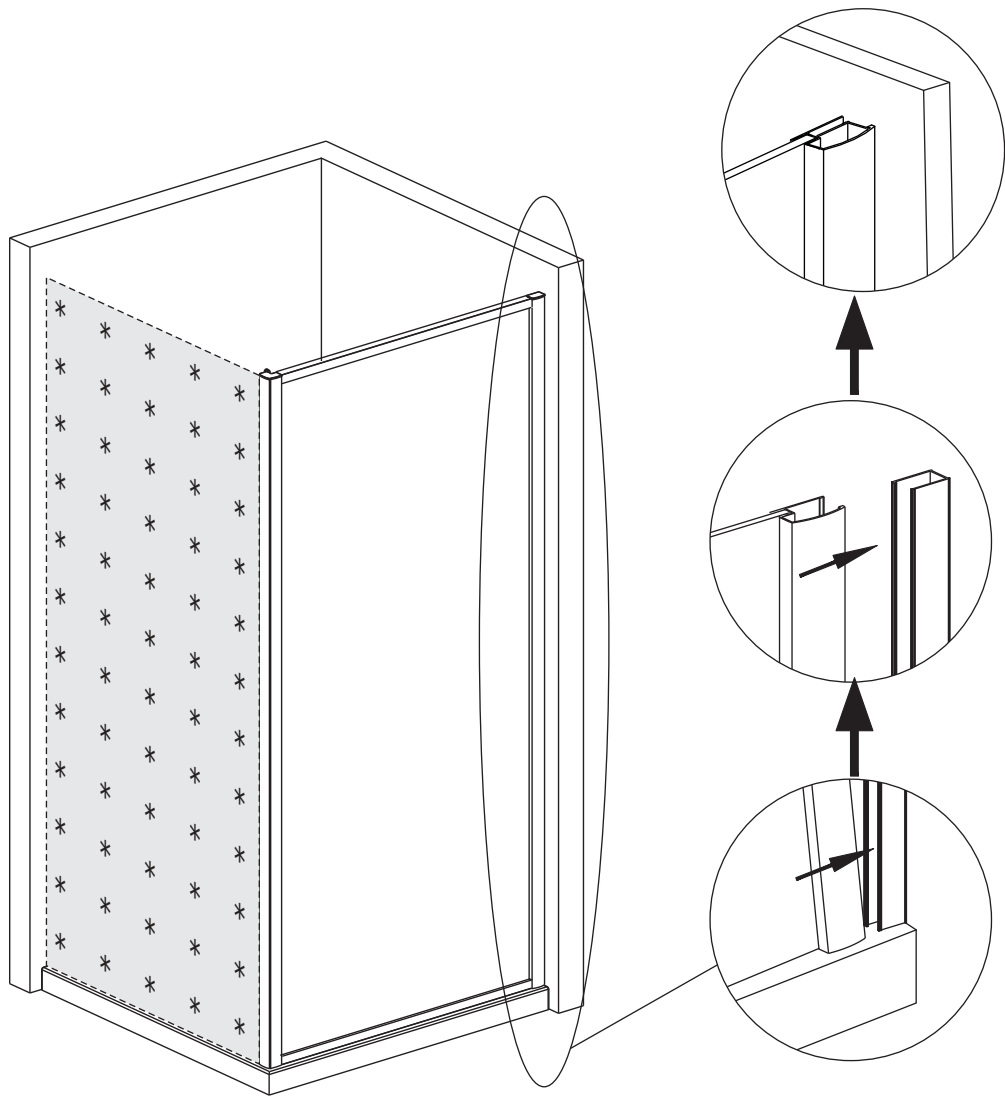

Bandh**urs**

Side 80
Side 90

80x190CM

90x190CM

[01] x 1

[13]d x 1

[13]e x 1

[10] x 6

(St4x12mm)

[17] x 3

(St4x30mm)

[18] x 3

[14] x 3

*Parts not provided. They are included in front door package

*[04] x 1

*[13]a x 1

*[13]b x 1

*[13]c x 2

Ø3mm

Ø6mm

	Min. & Max
Side 80	785--825mm
Side 90	885--925mm

[01] x-1

[10] x 3

(St4x12mm)

[17] x3

*Parts not provided.They are included in front door package

*Parts not provided. They are included in front door package

*[17] x3

*[10] x 3

*Parts not provided. They are included in front door package