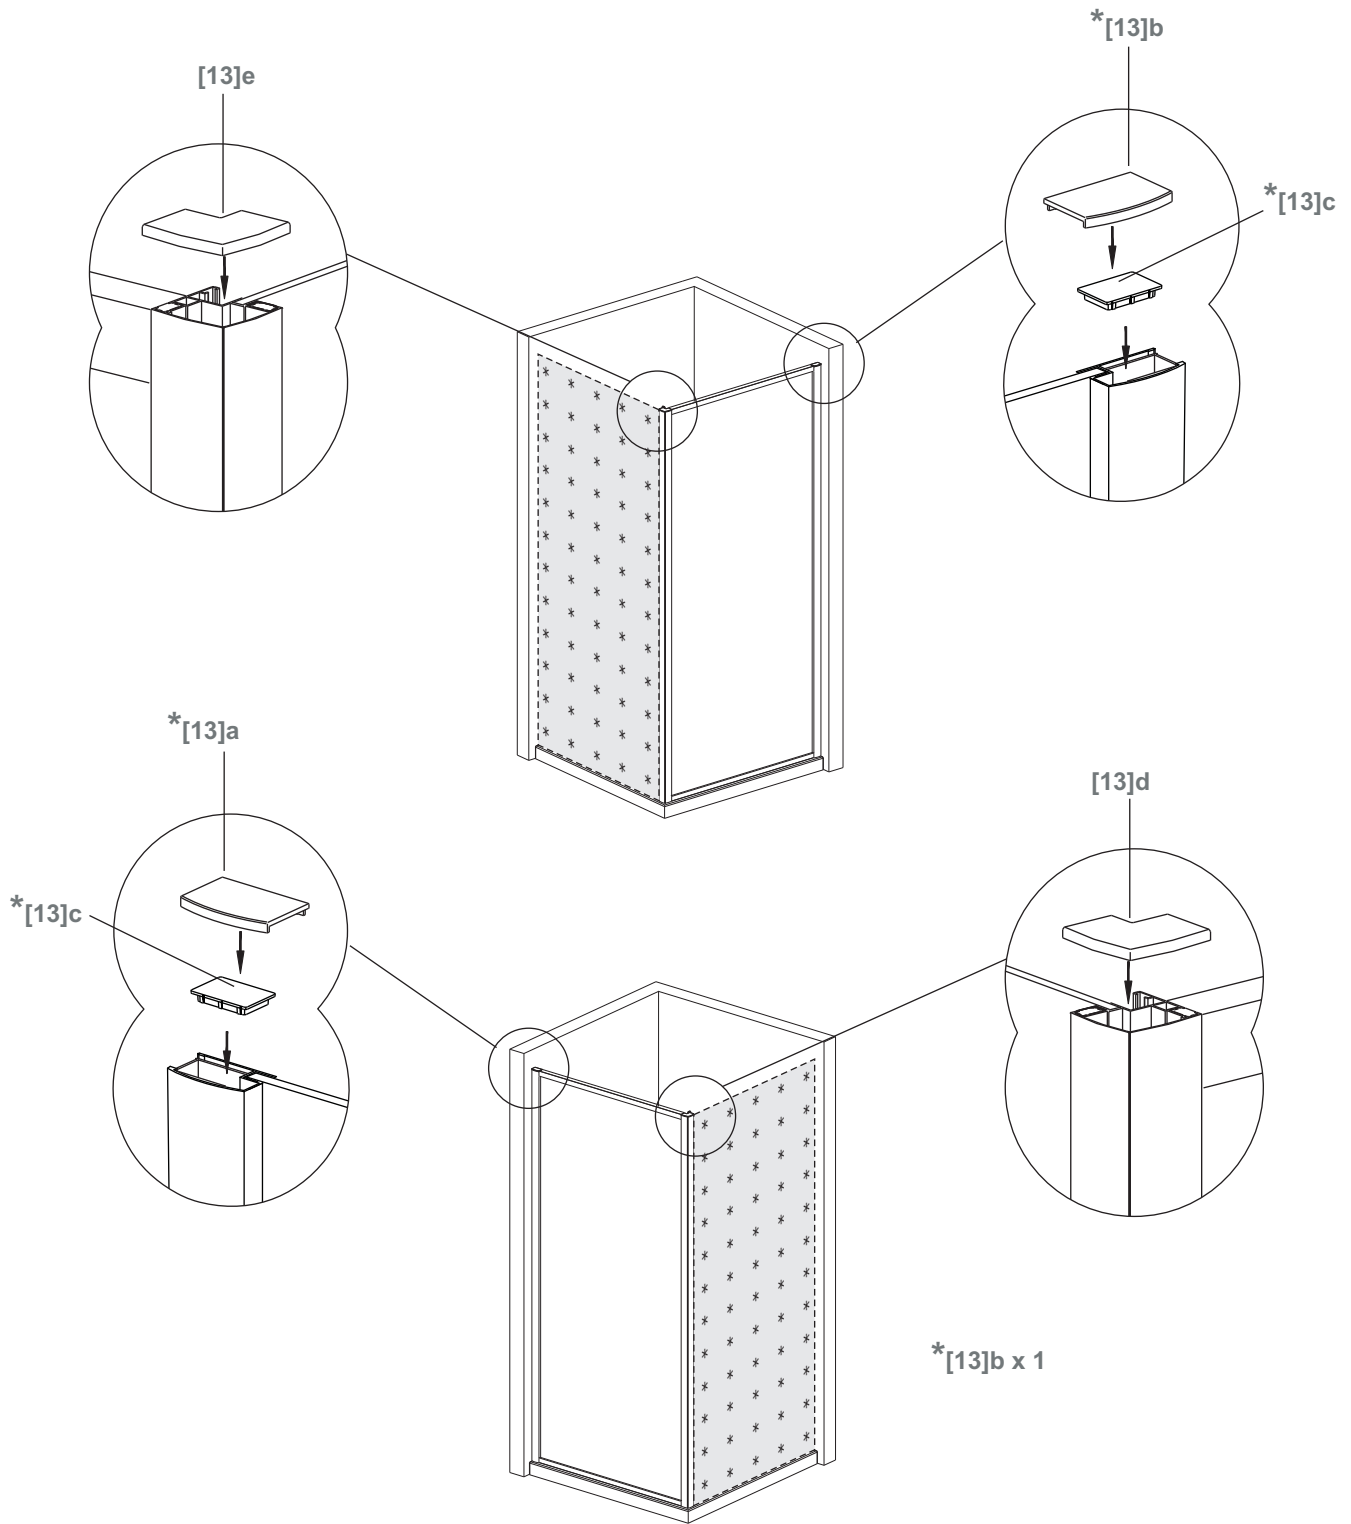

Bandh**urs**

Side 80
Side 90

80x190CM

90x190CM

[01] x 1

[13]d x 1

[13]e x 1

[10] x 6

*[13]b x 1

*[13]c x 2

Ø3mm

Ø6mm

	Min. & Max
Side 80	785--825mm
Side 90	885--925mm

[01] x-1

[10] x 3

(St4x12mm)

[17] x3

*Parts not provided.They are included in front door package

*Parts not provided. They are included in front door package

*[17] x3

*[10] x 3

*Parts not provided. They are included in front door package

*[13]a x 1

*[13]b x 1

*[13]c x 1

[13]d x 1

[13]e x 1