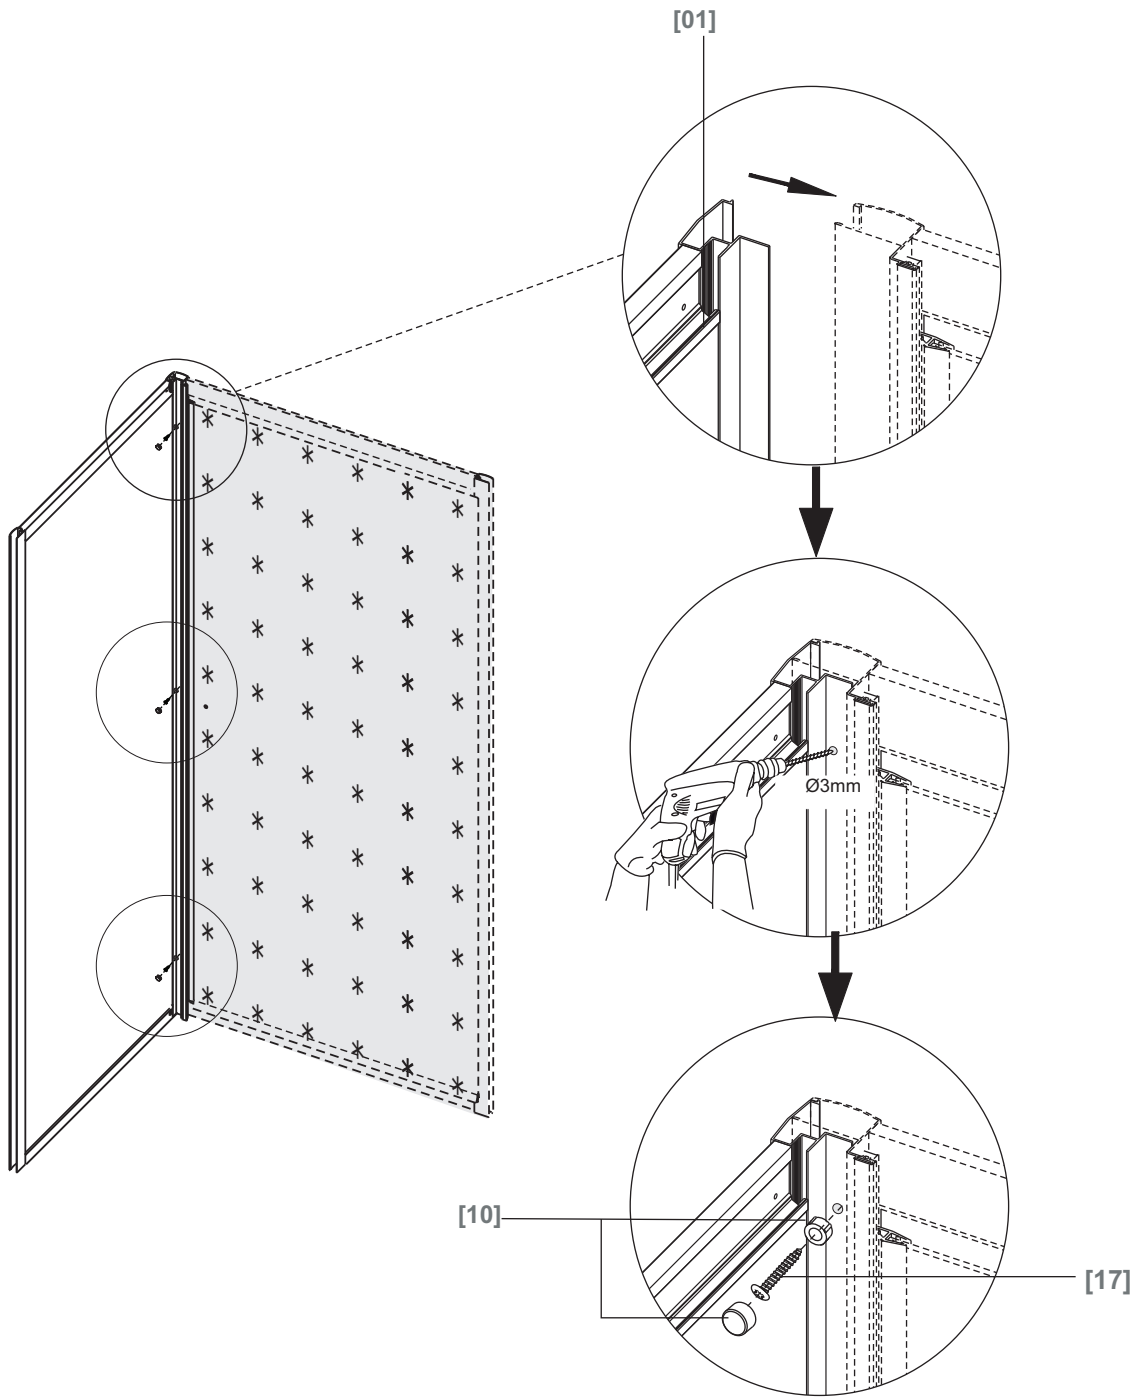

Bandh**urs**

Side 80
Side 90

80x190CM

90x190CM

[01] x 1

[13]d x 1

[13]e x 1

[10] x 6

(St4x12mm)

[17] x 3

(St4x30mm)

[18] x 3

[14] x 3

*Parts not provided. They are included in front door package

*[04] x 1

*[13]a x 1

*[13]b x 1

*[13]c x 2

Ø3mm

Ø6mm

	Min. & Max
Side 80	785--825mm
Side 90	885--925mm

[01] x-1

[10] x 3

(St4x12mm)

[17] x3

*Parts not provided.They are included in front door package

*Parts not provided. They are included in front door package

*[17] x3

*[10] x 3

*Parts not provided. They are included in front door package