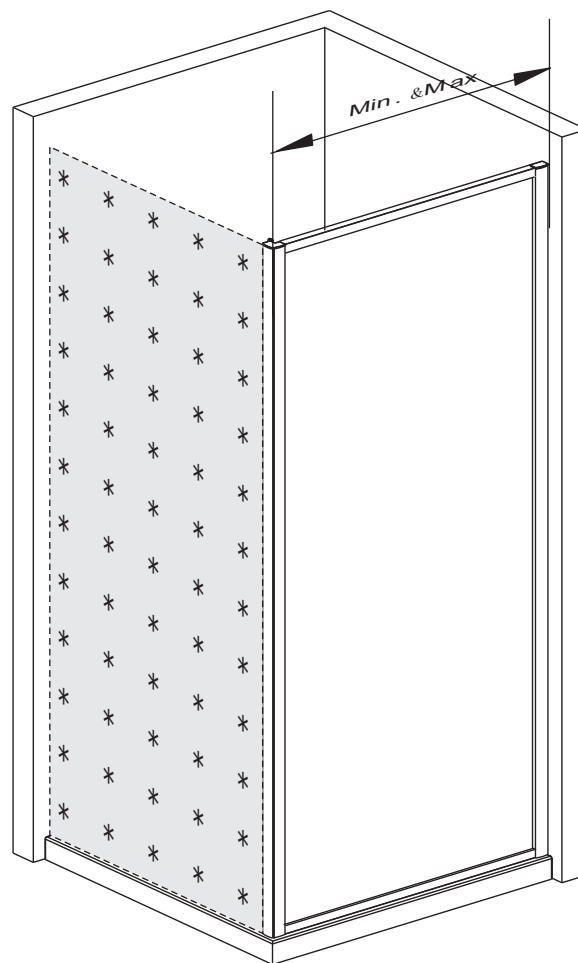

Bandh**urs**

Side 80
Side 90

80x190CM

90x190CM

[01] x 1

[13]d x 1

[13]e x 1

[10] x 6

(St4x12mm)

[17] x 3

(St4x30mm)

[18] x 3

[14] x 3

*Parts not provided. They are included in front door package

*[04] x 1

*[13]a x 1

*[13]b x 1

*[13]c x 2

Ø3mm

Ø6mm

	Min. & Max
Side 80	785--825mm
Side 90	885--925mm

[01] x-1

[10] x 3

(St4x12mm)

[17] x3

*Parts not provided.They are included in front door package

*Parts not provided. They are included in front door package

*[17] x3

*[10] x 3

*Parts not provided. They are included in front door package