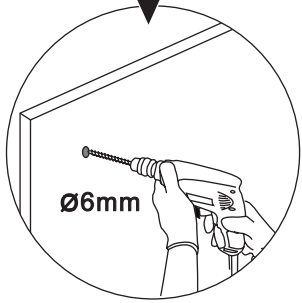

(M4x20mm)

[19] x 8

Ø3mm

Ø6mm

	Min. & Max
Mike 100D	985--1025mm
Mike 120D	1185--1225mm
Mike 140D	1385--1425mm

[05]a x 1

[05]b x 1

[15] x 2

[16] x 2

[19] x 8

[01] x 1

[07] x 2

[16] x 2

[11] x1

[04] x 2

[14] x 6

(St4x30mm)

[18] x 3

[18] x 3

[06] x 3

[02] x 1

[12]a x 2

[12]b x 2

[09] x 1

[10]a x 1

[10]b x 1

[10]c x 1

[08] x 6

(St4x12mm)

[17] x 6

[13]a x 1

[13]b x 1