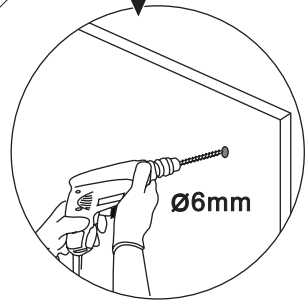

(M4x20mm)

[19] x 8

Ø3mm

Ø6mm

	Min. & Max
Mike 100D	985--1025mm
Mike 120D	1185--1225mm
Mike 140D	1385--1425mm

[05]a x 1

[05]b x 1

[15] x 2

[16] x 2

[19] x 8

[01] x 1

[07] x 2

[16] x 2

[11] x1

[04] x 2

[14] x 6

(St4x30mm)

[18] x 3

[18] x 3

[06] x 3

[02] x 1

[12]a x 2

[12]b x 2

[09] x 1

[10]a x 1

[10]b x 1

[10]c x 1

[08] x 6

(St4x12mm)

[17] x 6

[13]a x 1

[13]b x 1