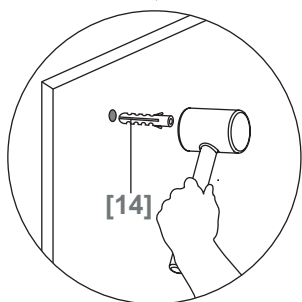

(M4x20mm)

[19] x 8

Ø3mm

Ø6mm

	Min. & Max
Mike 100D	985--1025mm
Mike 120D	1185--1225mm
Mike 140D	1385--1425mm

[05]a x 1

[05]b x 1

[15] x 2

[16] x 2

[19] x 8

[01] x 1

[07] x 2

[16] x 2

[11] x1

[04] x 2

[14] x 6

(St4x30mm)

[18] x 3

[18] x 3

[06] x 3

[02] x 1

[12]a x 2

[12]b x 2

[09] x 1

[10]a x 1

[10]b x 1

[10]c x 1

[08] x 6

(St4x12mm)

[17] x 6

[13]a x 1

[13]b x 1