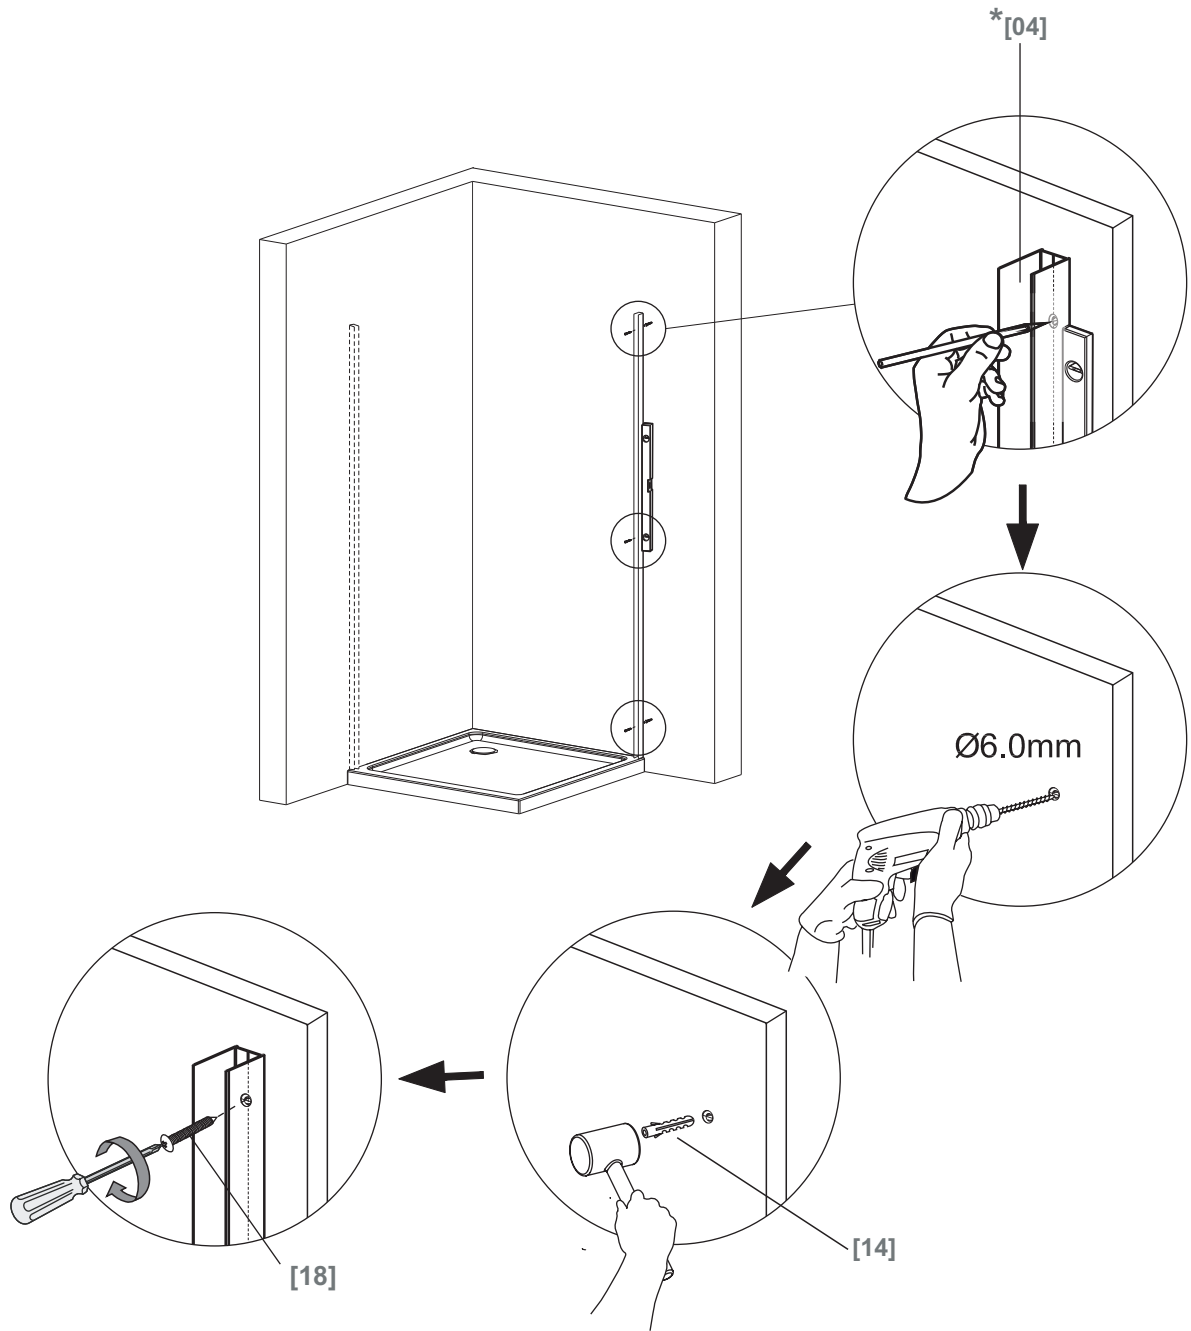

Bandhours

Side 80
Side 90

80x190CM

90x190CM

[01] x 1

[13]d x 1

[13]e x 1

[10] x 6

(St4x12mm)

[17] x 3

(St4x30mm)

[18] x 3

[14] x 3

*Parts not provided.They are included in front door package

*[04] x 1

*[13]a x 1

*[13]b x 1

*[13]c x 2

Ø3mm

Ø6mm

	Min. & Max
Side 80	785--825mm
Side 90	885--925mm

[01] x-1

[10] x 3

(St4x12mm)

[17] x3

*Parts not provided.They are included in front door package

*Parts not provided. They are included in front door package

*[17] x3

*[10] x 3

*Parts not provided. They are included in front door package