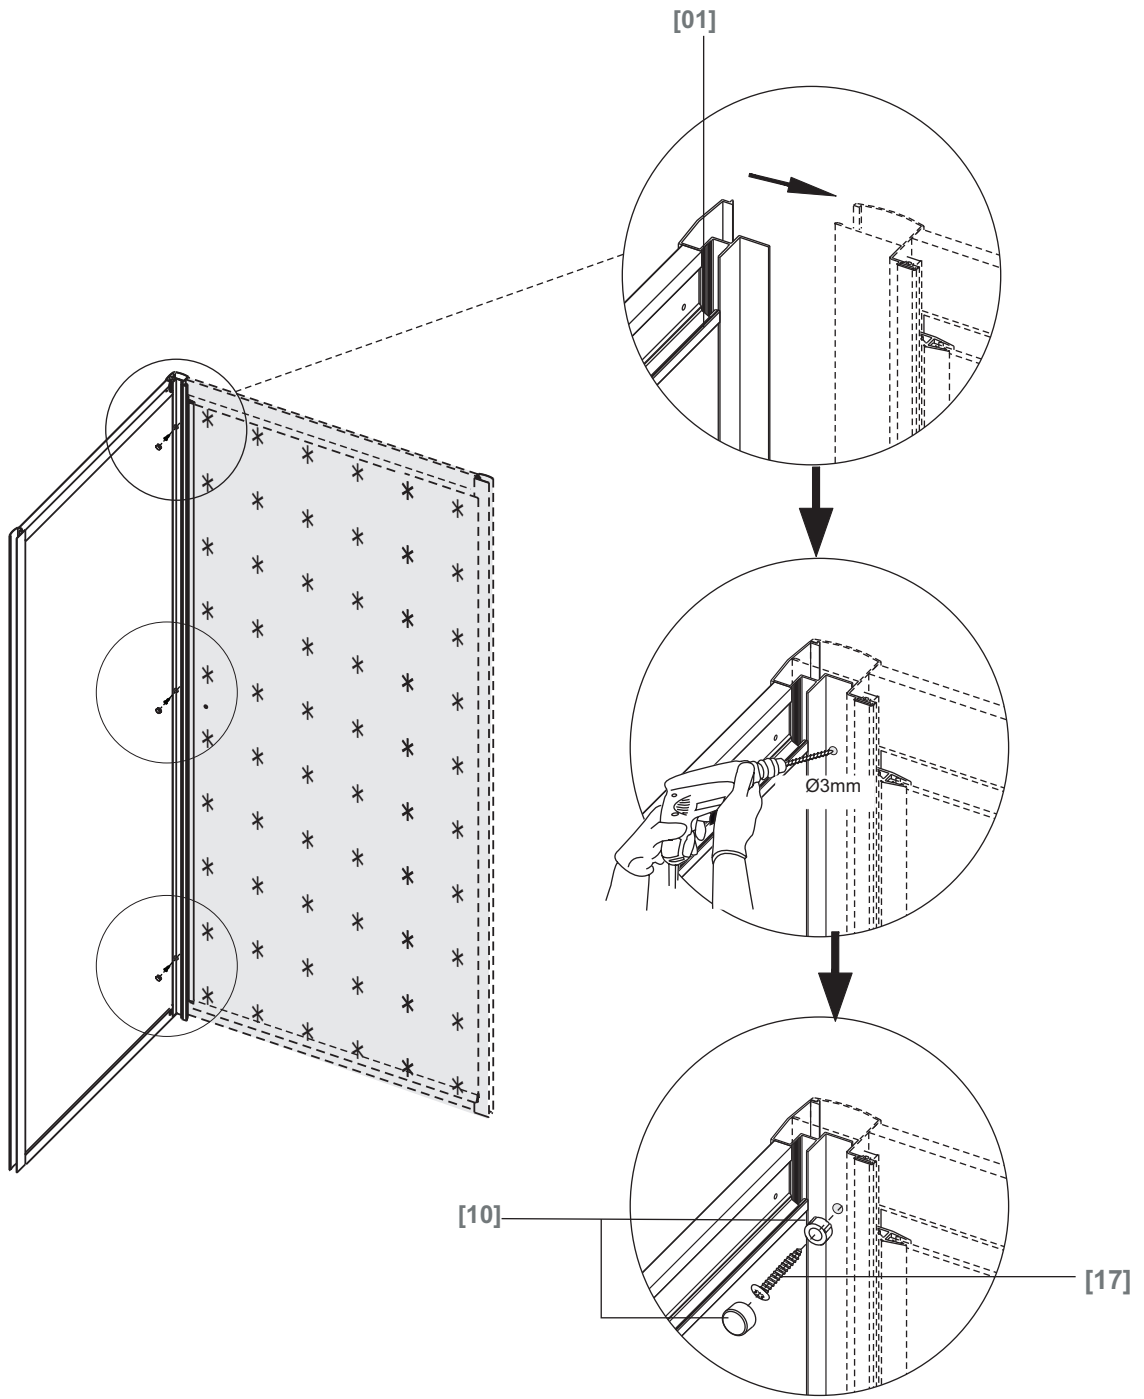

Bandhours

Side 80
Side 90

80x190CM

90x190CM

[01] x 1

[13]d x 1

[13]e x 1

[10] x 6

(St4x12mm)

[17] x 3

(St4x30mm)

[18] x 3

[14] x 3

*Parts not provided.They are included in front door package

*[04] x 1

*[13]a x 1

*[13]b x 1

*[13]c x 2

Ø3mm

Ø6mm

	Min. & Max
Side 80	785--825mm
Side 90	885--925mm

[01] x-1

[10] x 3

(St4x12mm)

[17] x3

*Parts not provided.They are included in front door package

*Parts not provided. They are included in front door package

*[17] x3

*[10] x 3

*Parts not provided. They are included in front door package