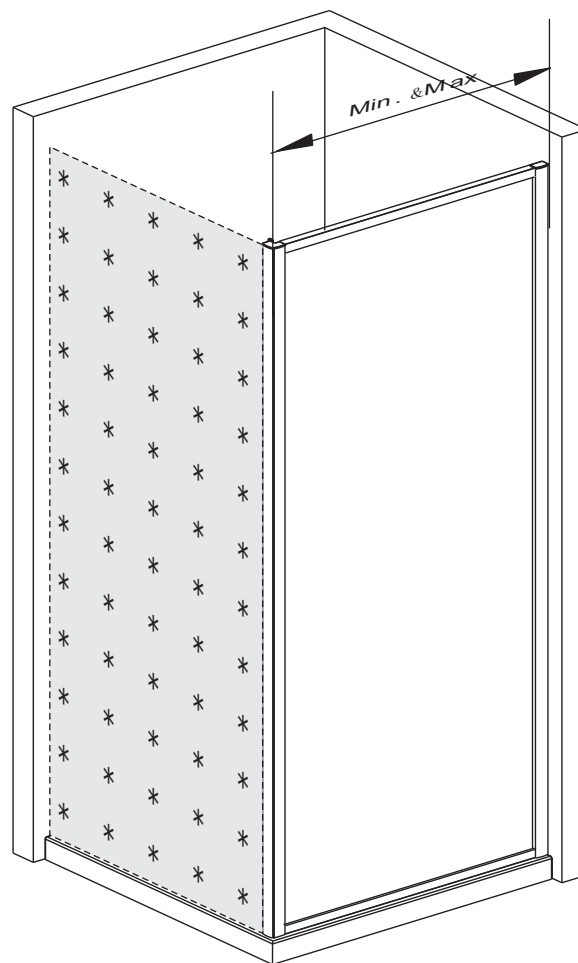

Bandhours

Side 80
Side 90

80x190CM

90x190CM

[01] x 1

[13]d x 1

[13]e x 1

[10] x 6

(St4x12mm)

[17] x 3

(St4x30mm)

[18] x 3

[14] x 3

*Parts not provided.They are included in front door package

*[04] x 1

*[13]a x 1

*[13]b x 1

*[13]c x 2

Ø3mm

Ø6mm

	Min. & Max
Side 80	785--825mm
Side 90	885--925mm

[01] x-1

[10] x 3

(St4x12mm)

[17] x3

*Parts not provided.They are included in front door package

*Parts not provided. They are included in front door package

*[17] x3

*[10] x 3

*Parts not provided. They are included in front door package