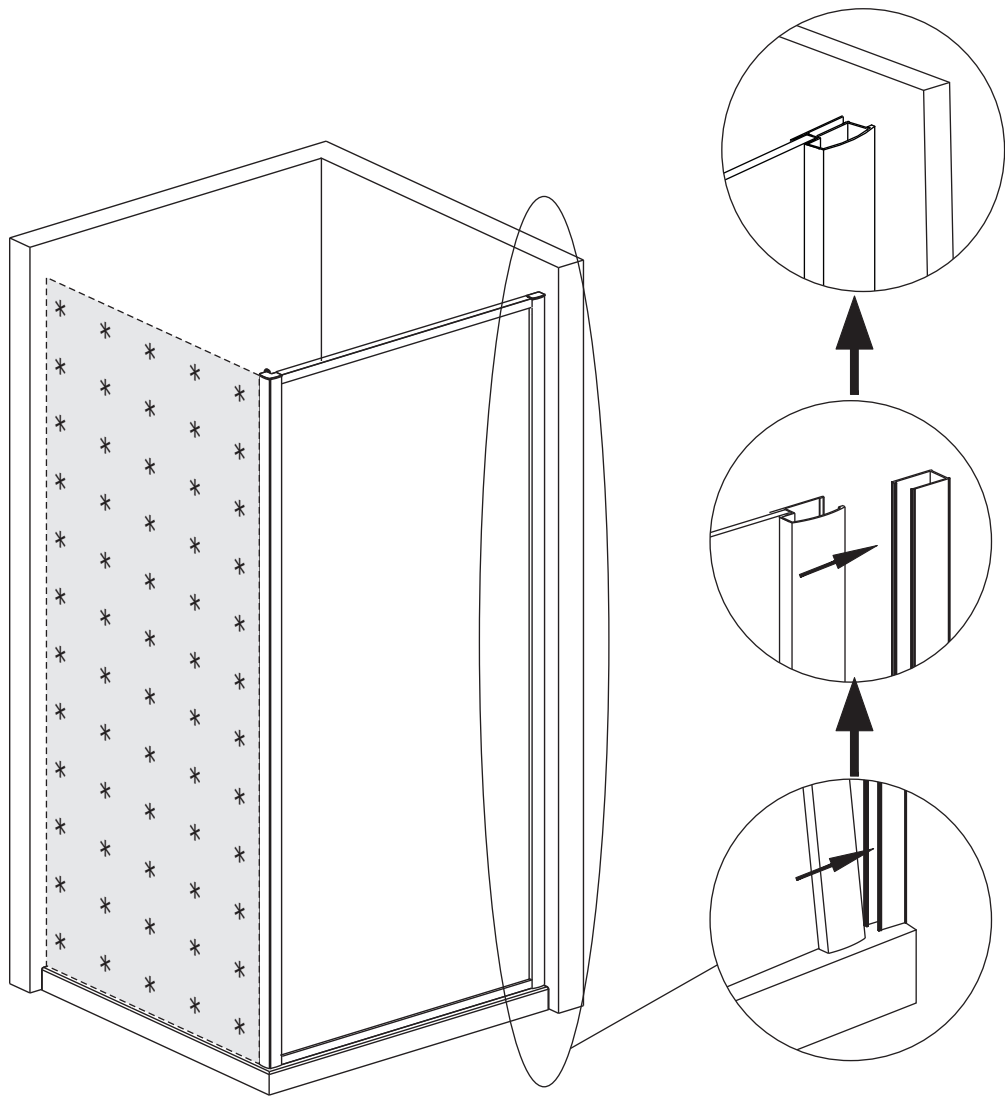

Bandhours

Side 80
Side 90

80x190CM

90x190CM

[01] x 1

[13]d x 1

[13]e x 1

[10] x 6

(St4x12mm)

[17] x 3

(St4x30mm)

[18] x 3

[14] x 3

*Parts not provided.They are included in front door package

*[04] x 1

*[13]a x 1

*[13]b x 1

*[13]c x 2

Ø3mm

Ø6mm

	Min. & Max
Side 80	785--825mm
Side 90	885--925mm

[01] x-1

[10] x 3

(St4x12mm)

[17] x3

*Parts not provided.They are included in front door package

*Parts not provided. They are included in front door package

*[17] x3

*[10] x 3

*Parts not provided. They are included in front door package