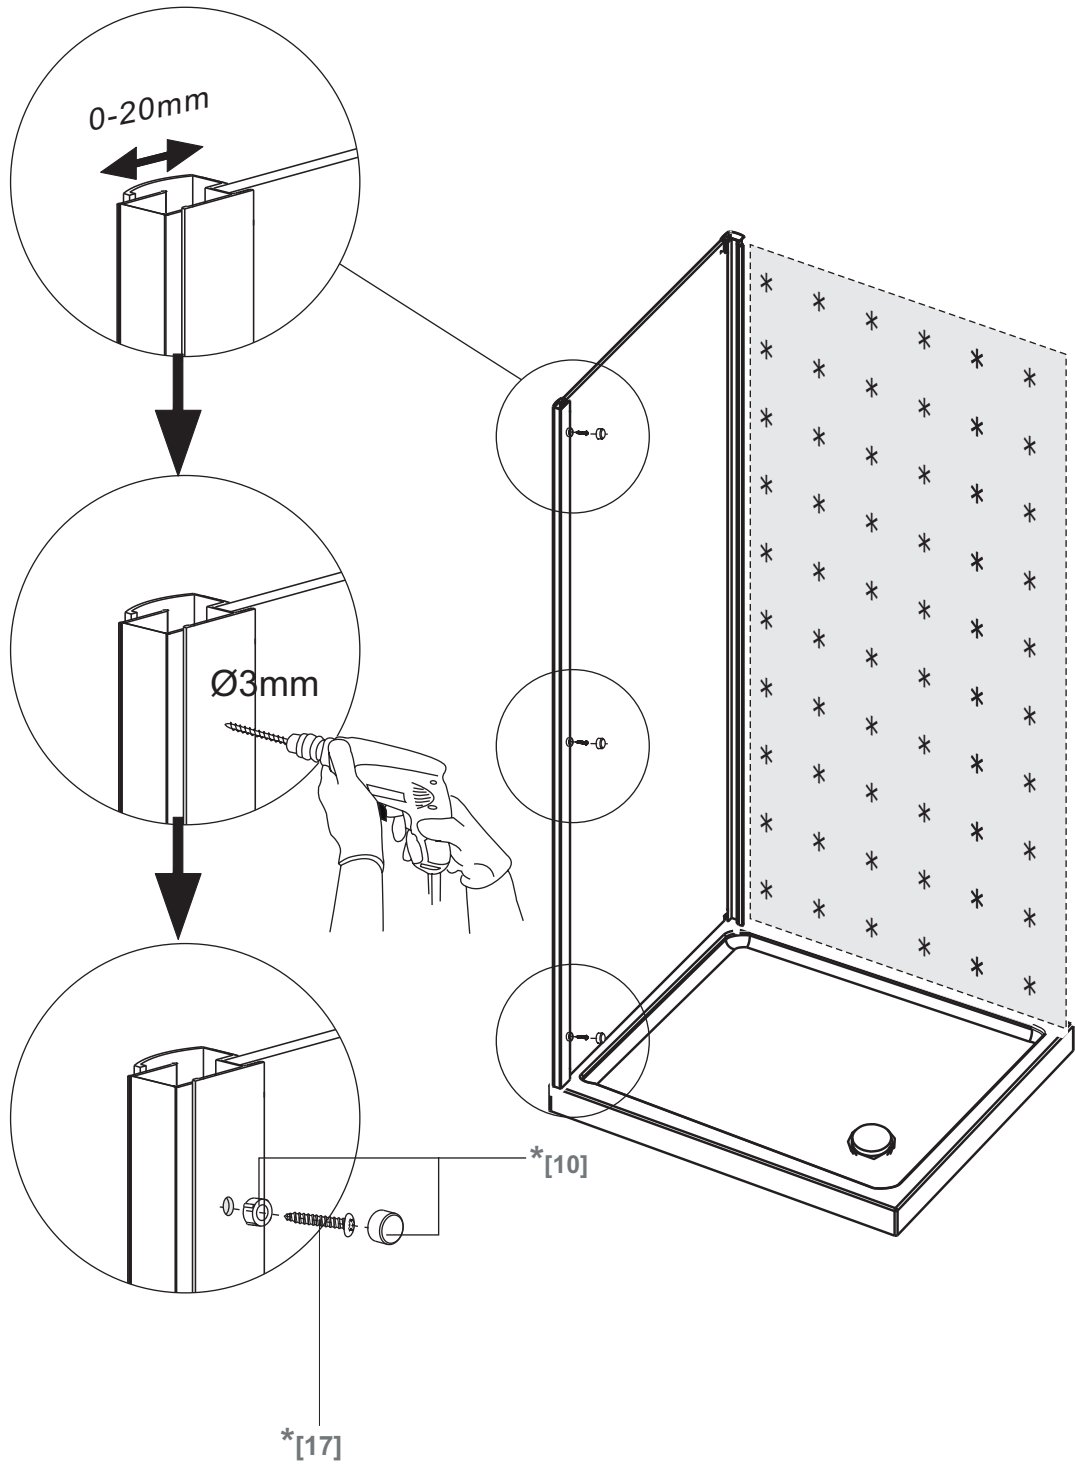

Bandhours

Side 80
Side 90

80x190CM

90x190CM

[01] x 1

[13]d x 1

[13]e x 1

[10] x 6

*[13]b x 1

*[13]c x 2

Ø3mm

Ø6mm

	Min. & Max
Side 80	785--825mm
Side 90	885--925mm

[01] x-1

[10] x 3

(St4x12mm)

[17] x3

*Parts not provided.They are included in front door package

*Parts not provided. They are included in front door package

* [17] x3

* [10] x 3

*Parts not provided. They are included in front door package

*[13]a x 1

*[13]b x 1

*[13]c x 1

[13]d x 1

[13]e x 1