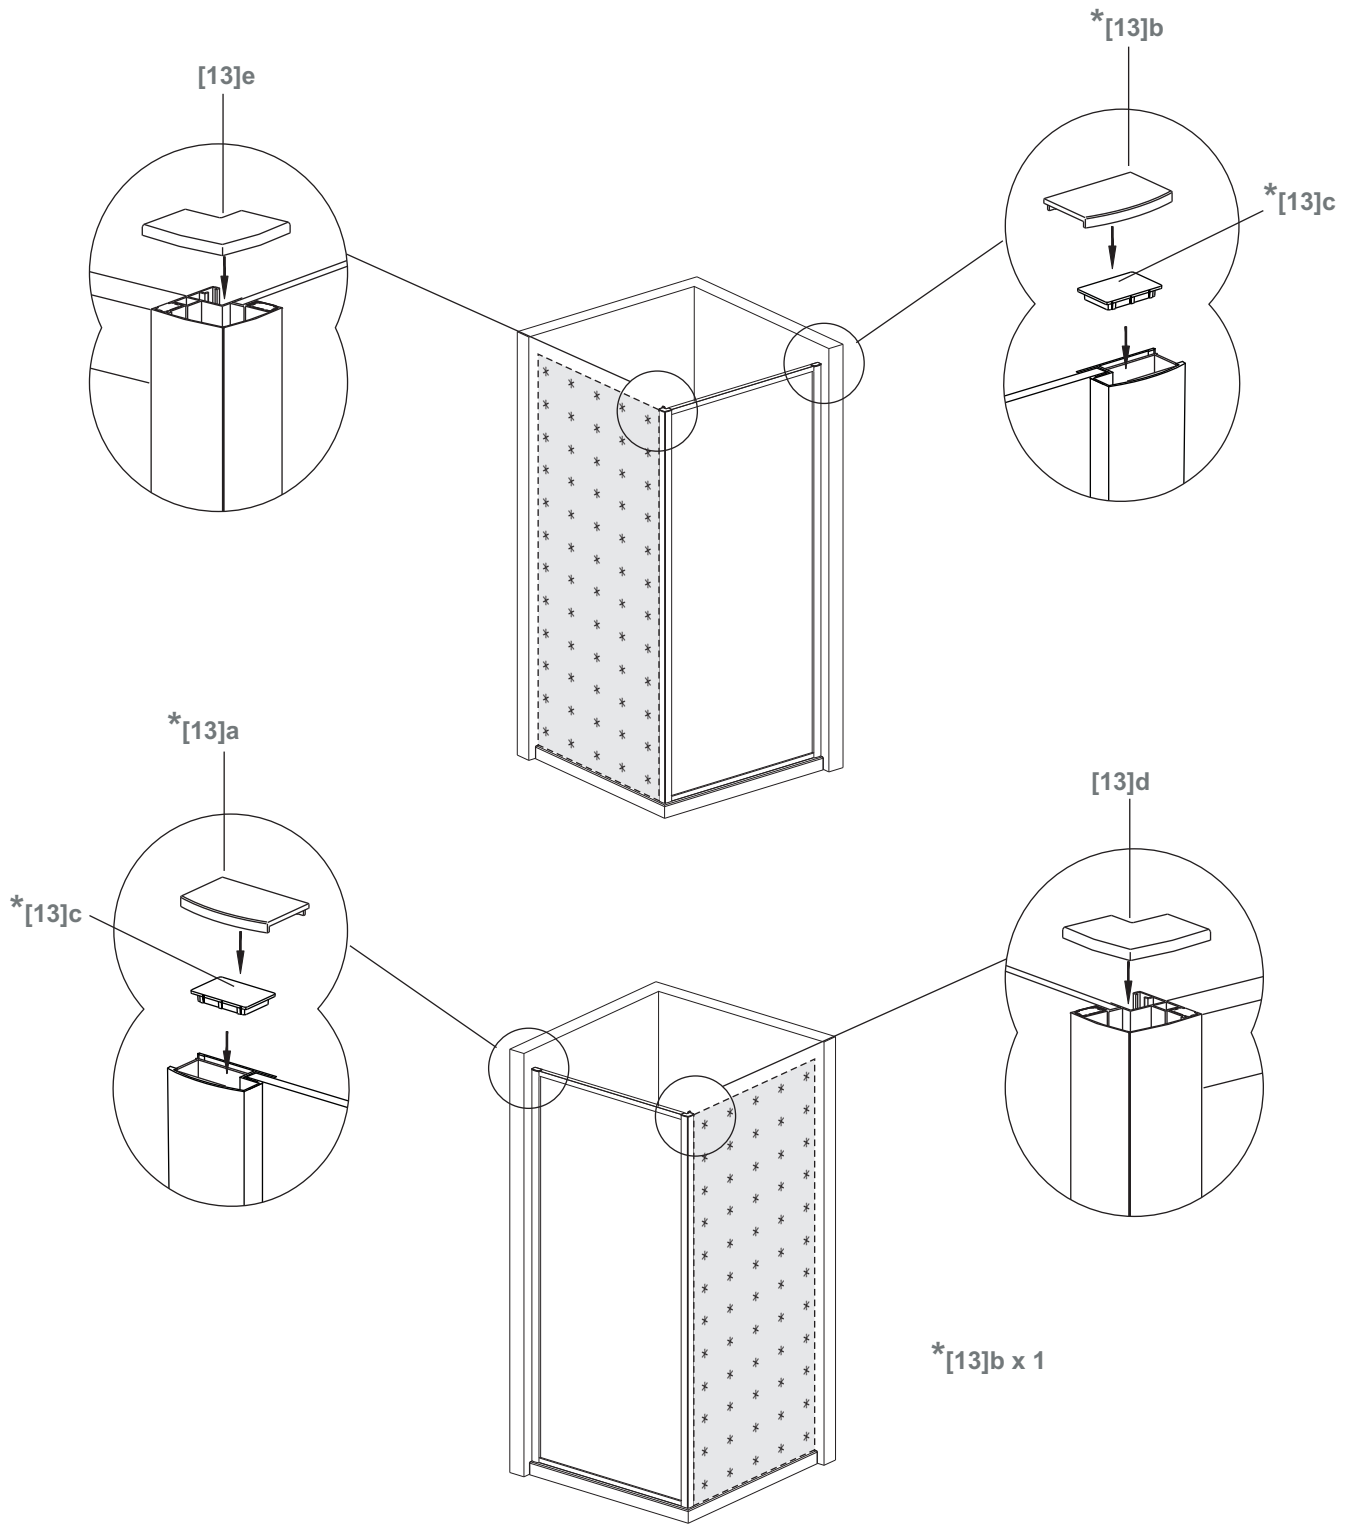

Bandhours

Side 80
Side 90

80x190CM

90x190CM

[01] x 1

[13]d x 1

[13]e x 1

[10] x 6

*[13]b x 1

*[13]c x 2

Ø3mm

Ø6mm

	Min. & Max
Side 80	785--825mm
Side 90	885--925mm

[01] x-1

[10] x 3

(St4x12mm)

[17] x3

*Parts not provided.They are included in front door package

*Parts not provided. They are included in front door package

*[17] x3

*[10] x 3

*Parts not provided. They are included in front door package

*[13]a x 1

*[13]b x 1

*[13]c x 1

[13]d x 1

[13]e x 1