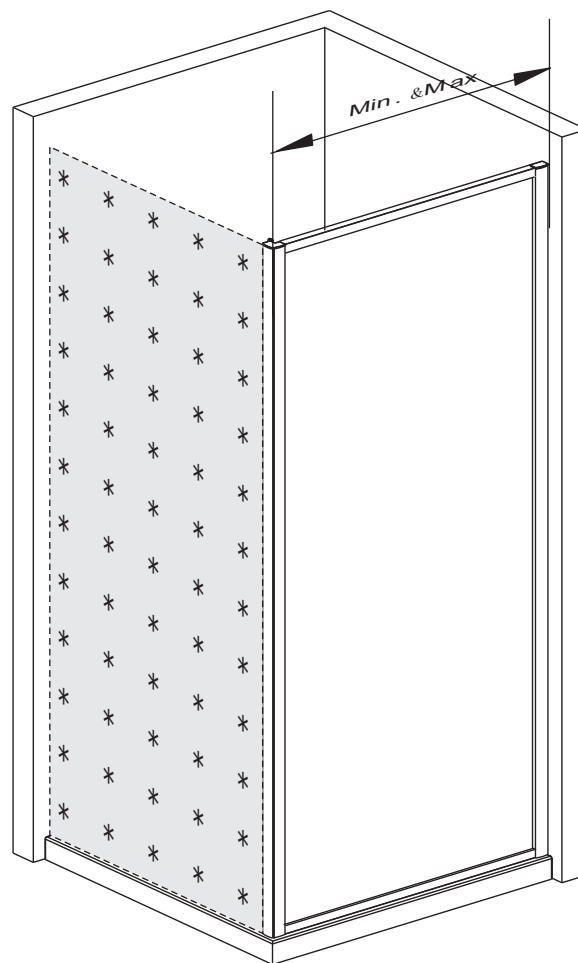

Bandhours

Side 80
Side 90

80x190CM

90x190CM

[01] x 1

[13]d x 1

[13]e x 1

[10] x 6

(St4x12mm)

[17] x 3

(St4x30mm)

[18] x 3

[14] x 3

*Parts not provided. They are included in front door package

*[04] x 1

*[13]a x 1

*[13]b x 1

*[13]c x 2

Ø3mm

Ø6mm

	Min. & Max
Side 80	785--825mm
Side 90	885--925mm

[01] x-1

[10] x 3

(St4x12mm)

[17] x3

*Parts not provided.They are included in front door package

*Parts not provided. They are included in front door package

*[17] x3

*[10] x 3

*Parts not provided. They are included in front door package