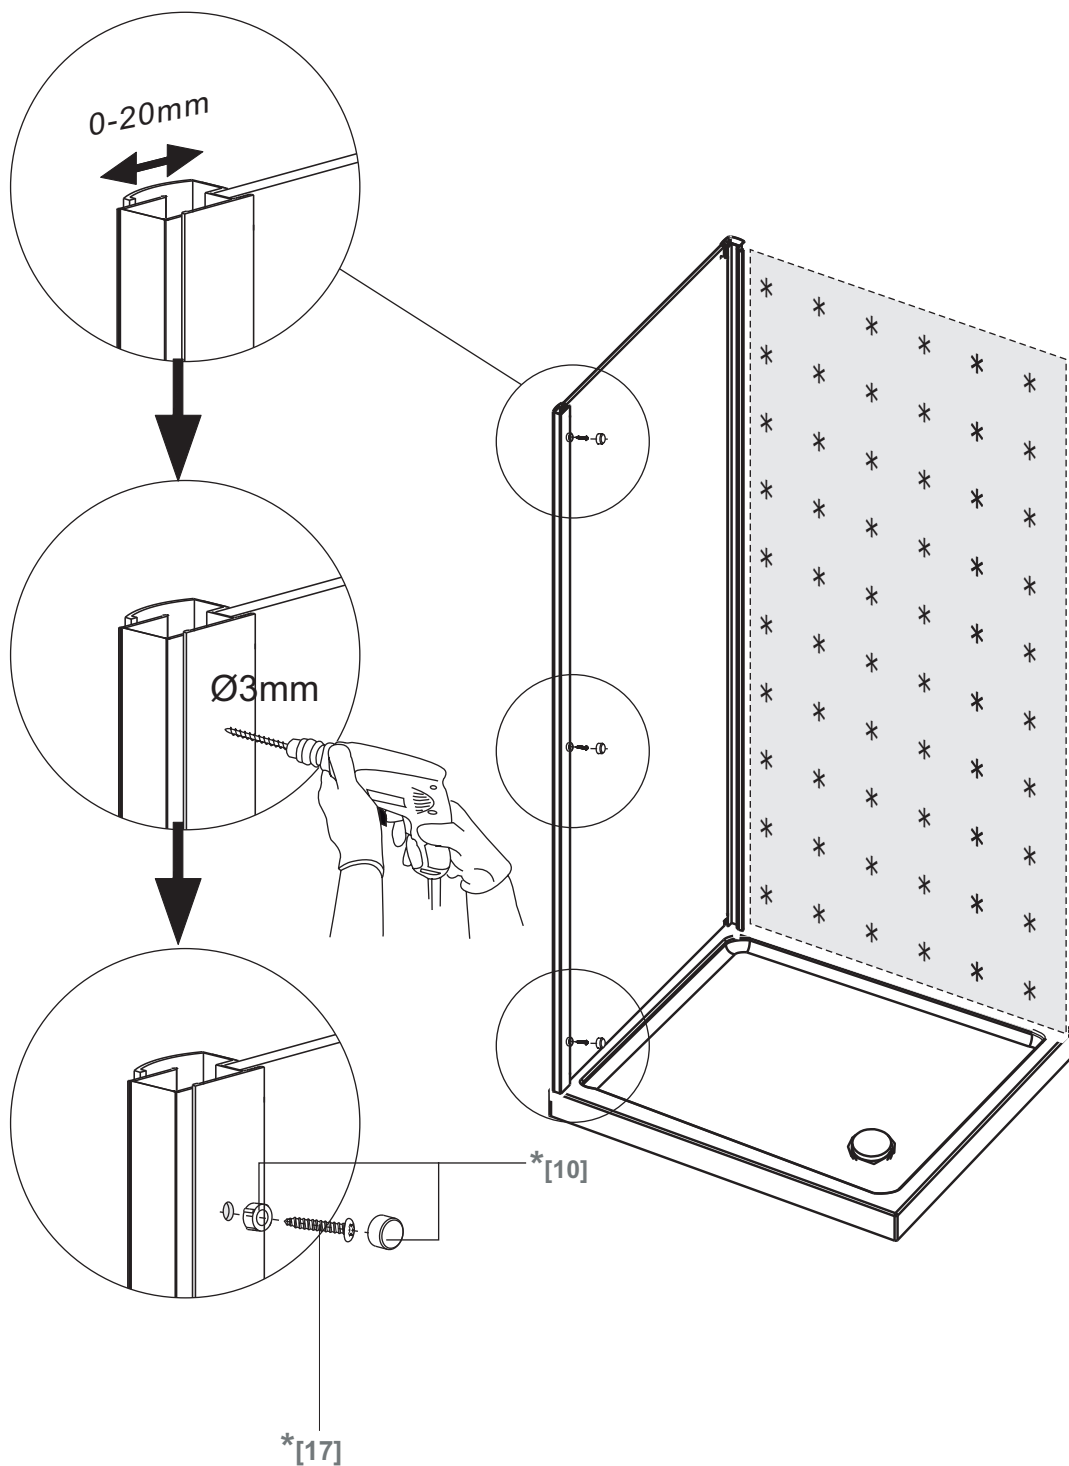

Bandhours

Side 80
Side 90

80x190CM

90x190CM

[01] x 1

[13]d x 1

[13]e x 1

[10] x 6

*[13]b x 1

*[13]c x 2

Ø3mm

Ø6mm

	Min. & Max
Side 80	785--825mm
Side 90	885--925mm

[01] x-1

[10] x 3

(St4x12mm)

[17] x3

*Parts not provided.They are included in front door package

*Parts not provided. They are included in front door package

*[17] x3

*[10] x 3

*Parts not provided. They are included in front door package

*[13]a x 1

*[13]b x 1

*[13]c x 1

[13]d x 1

[13]e x 1