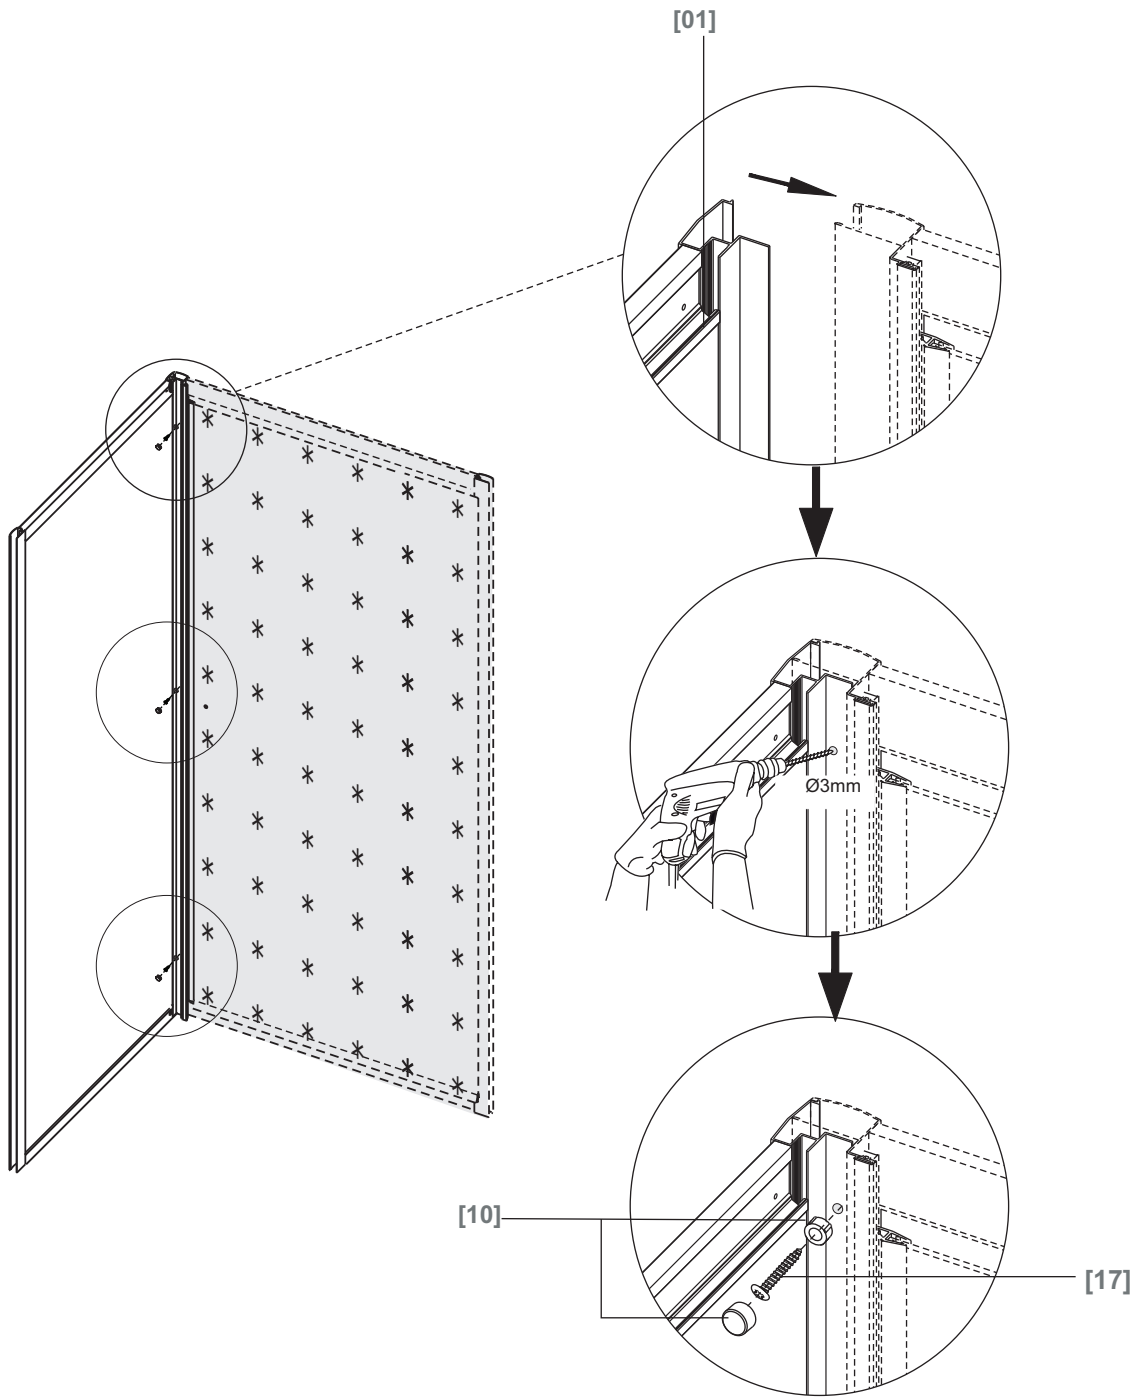

Bandhours

Side 80
Side 90

80x190CM

90x190CM

[01] x 1

[13]d x 1

[13]e x 1

[10] x 6

(St4x12mm)

[17] x 3

(St4x30mm)

[18] x 3

[14] x 3

*Parts not provided. They are included in front door package

*[04] x 1

*[13]a x 1

*[13]b x 1

*[13]c x 2

Ø3mm

Ø6mm

	Min. & Max
Side 80	785--825mm
Side 90	885--925mm

[01] x-1

[10] x 3

(St4x12mm)

[17] x3

*Parts not provided.They are included in front door package

*Parts not provided. They are included in front door package

*[17] x3

*[10] x 3

*Parts not provided. They are included in front door package