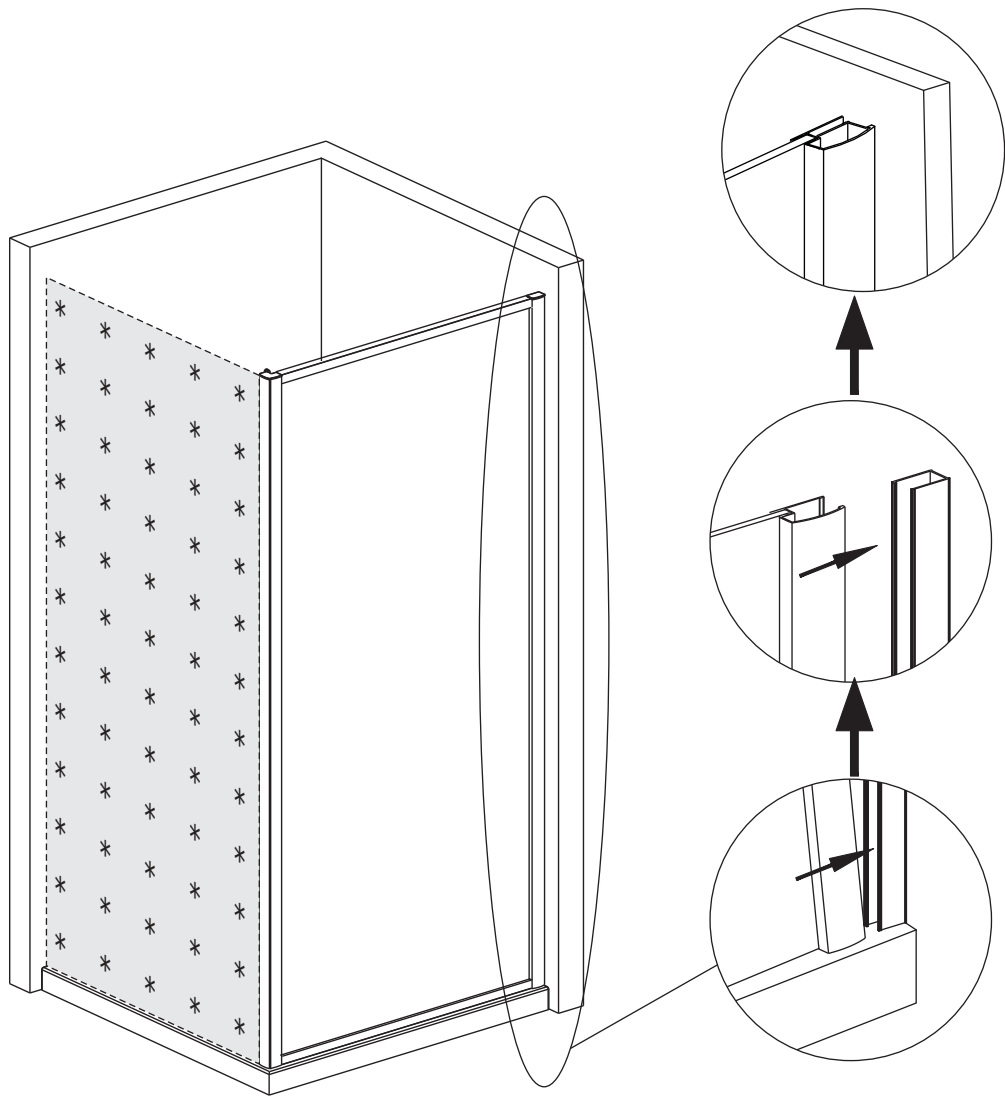

Bandhours

Side 80
Side 90

80x190CM

90x190CM

[01] x 1

[13]d x 1

[13]e x 1

[10] x 6

(St4x12mm)

[17] x 3

(St4x30mm)

[18] x 3

[14] x 3

*Parts not provided. They are included in front door package

*[04] x 1

*[13]a x 1

*[13]b x 1

*[13]c x 2

Ø3mm

Ø6mm

	Min. & Max
Side 80	785--825mm
Side 90	885--925mm

[01] x-1

[10] x 3

(St4x12mm)

[17] x3

*Parts not provided.They are included in front door package

*Parts not provided. They are included in front door package

*[17] x3

*[10] x 3

*Parts not provided. They are included in front door package