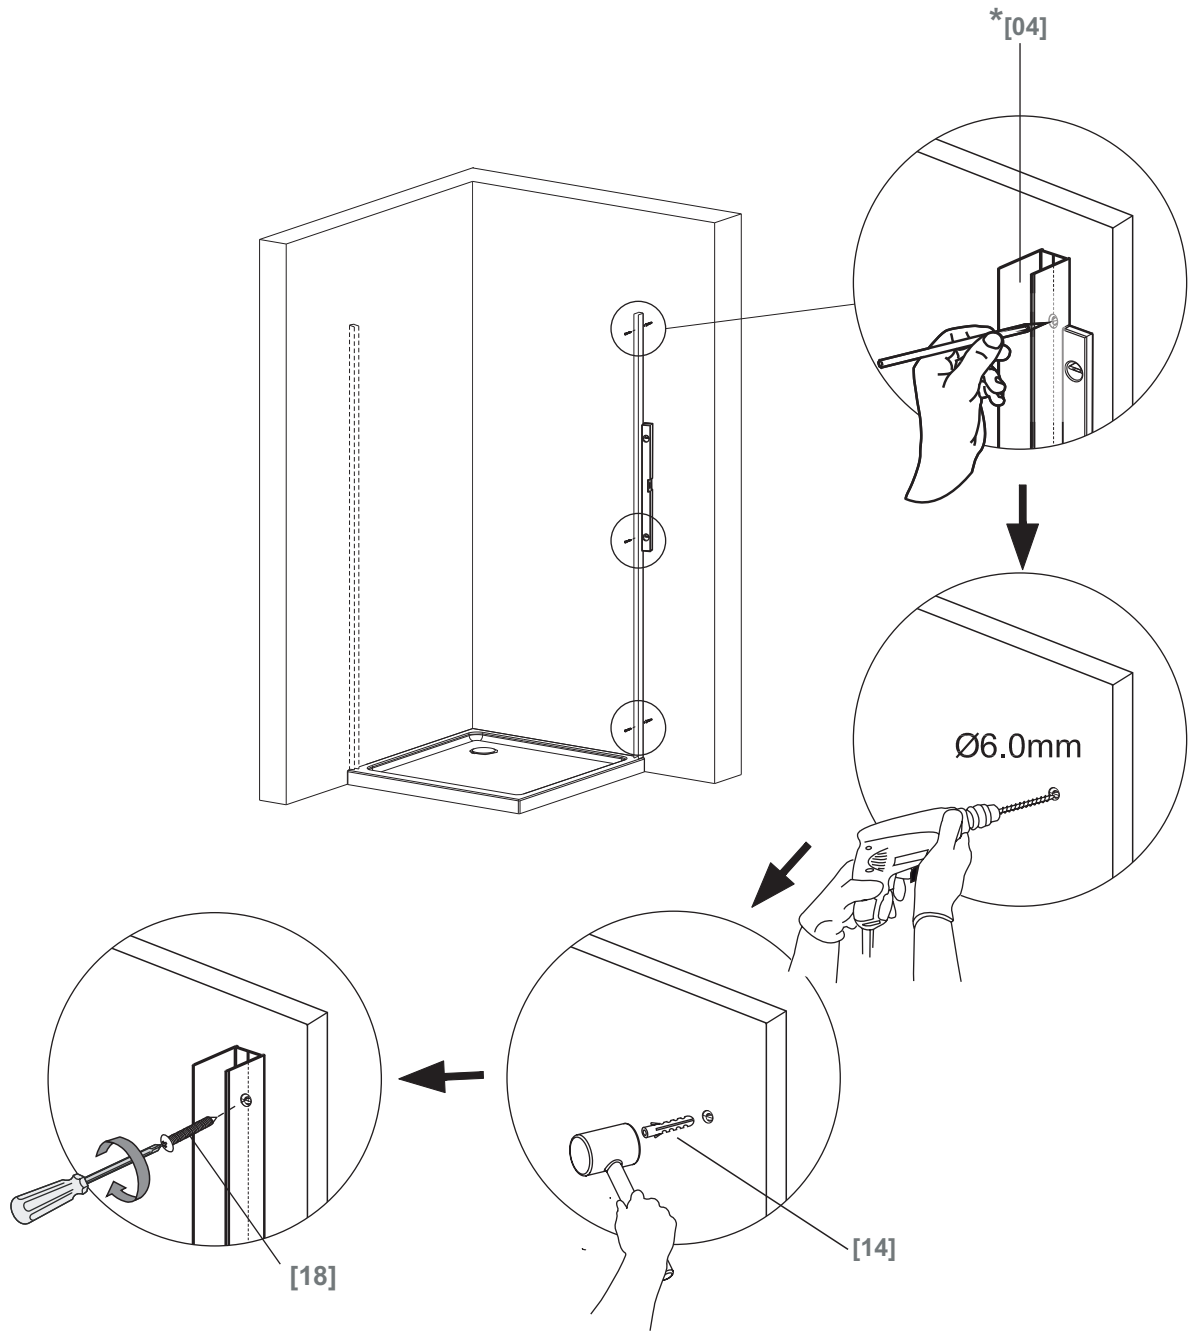

Bandhours

Side 80
Side 90

80x190CM

90x190CM

[01] x 1

[13]d x 1

[13]e x 1

[10] x 6

(St4x12mm)

[17] x 3

(St4x30mm)

[18] x 3

[14] x 3

*Parts not provided. They are included in front door package

*[04] x 1

*[13]a x 1

*[13]b x 1

*[13]c x 2

Ø3mm

Ø6mm

	Min. & Max
Side 80	785--825mm
Side 90	885--925mm

[01] x-1

[10] x 3

(St4x12mm)

[17] x3

*Parts not provided.They are included in front door package

*Parts not provided. They are included in front door package

*[17] x3

*[10] x 3

*Parts not provided. They are included in front door package