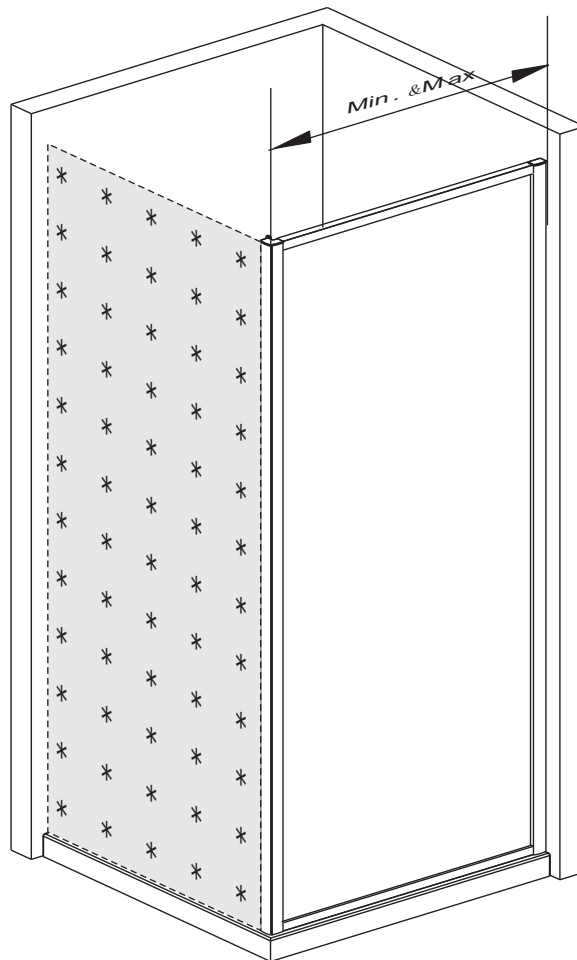

Bandhours

Side 80
Side 90

80x190CM

90x190CM

[01] x 1

[13]d x 1

[13]e x 1

[10] x 6

(St4x12mm)

[17] x 3

(St4x30mm)

[18] x 3

[14] x 3

*Parts not provided. They are included in front door package

*[04] x 1

*[13]a x 1

*[13]b x 1

*[13]c x 2

Ø3mm

Ø6mm

	Min. & Max
Side 80	785--825mm
Side 90	885--925mm

[01] x-1

[10] x 3

(St4x12mm)

[17] x3

*Parts not provided.They are included in front door package

*Parts not provided.They are included in front door package

* [17] x3

* [10] x 3

*Parts not provided. They are included in front door package