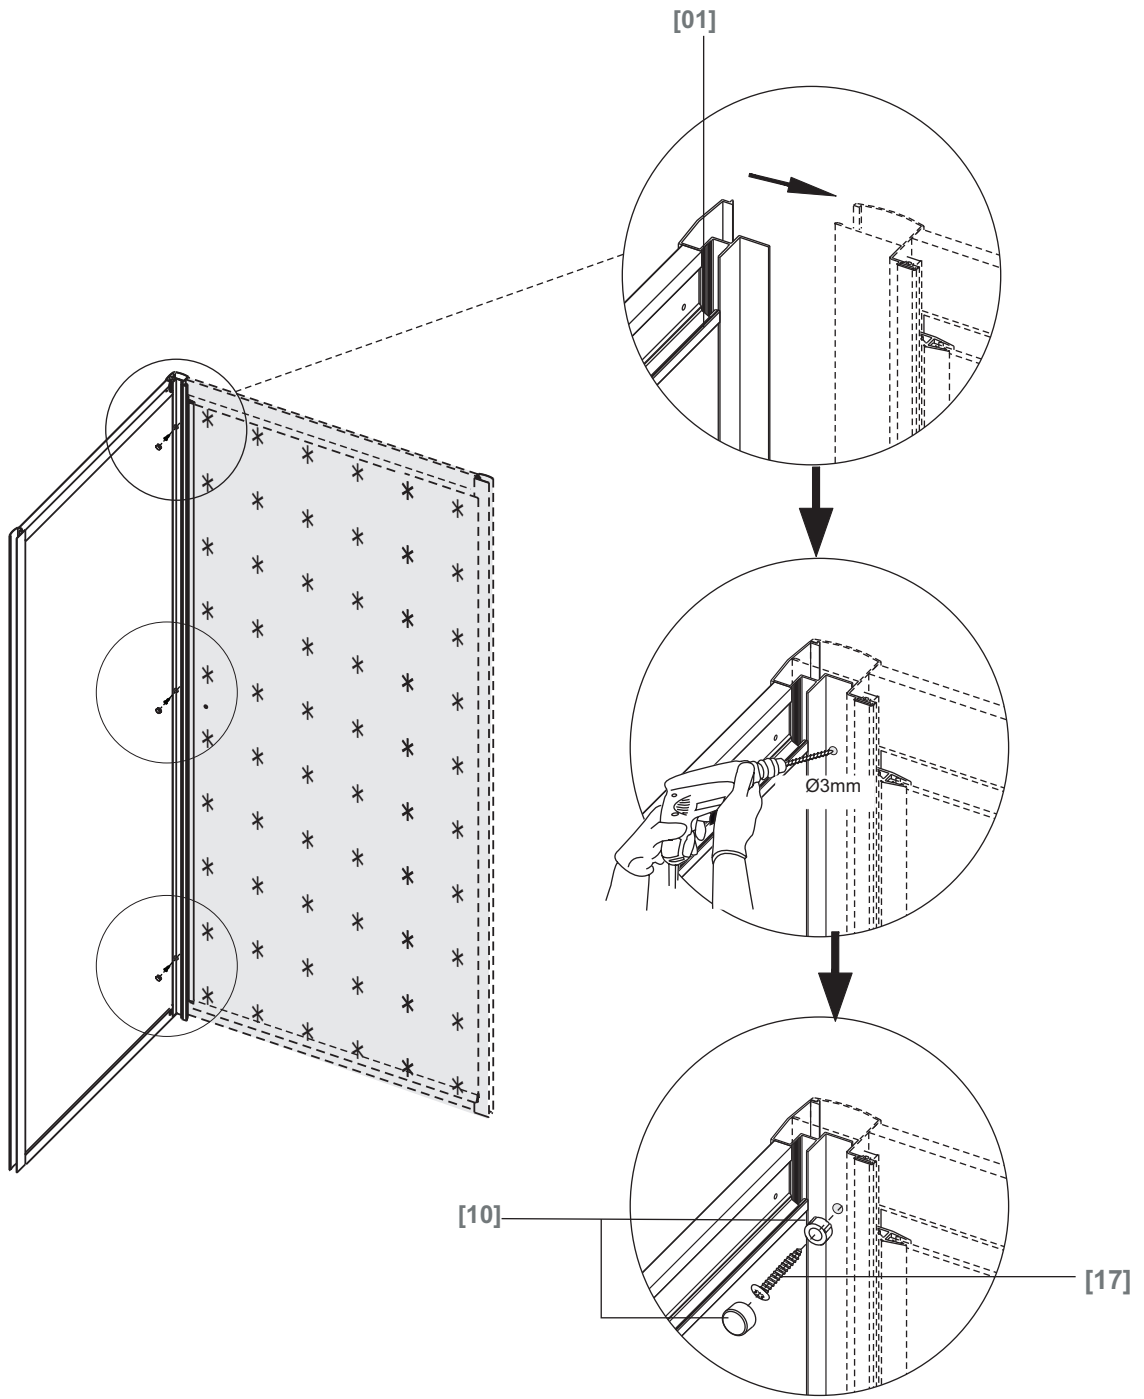

Bandhours

Side 80
Side 90

80x190CM

90x190CM

[01] x 1

[13]d x 1

[13]e x 1

[10] x 6

(St4x12mm)

[17] x 3

(St4x30mm)

[18] x 3

[14] x 3

*Parts not provided. They are included in front door package

*[04] x 1

*[13]a x 1

*[13]b x 1

*[13]c x 2

Ø3mm

Ø6mm

	Min. & Max
Side 80	785--825mm
Side 90	885--925mm

[01] x-1

[10] x 3

(St4x12mm)

[17] x3

*Parts not provided.They are included in front door package

*Parts not provided.They are included in front door package

* [17] x3

* [10] x 3

*Parts not provided. They are included in front door package