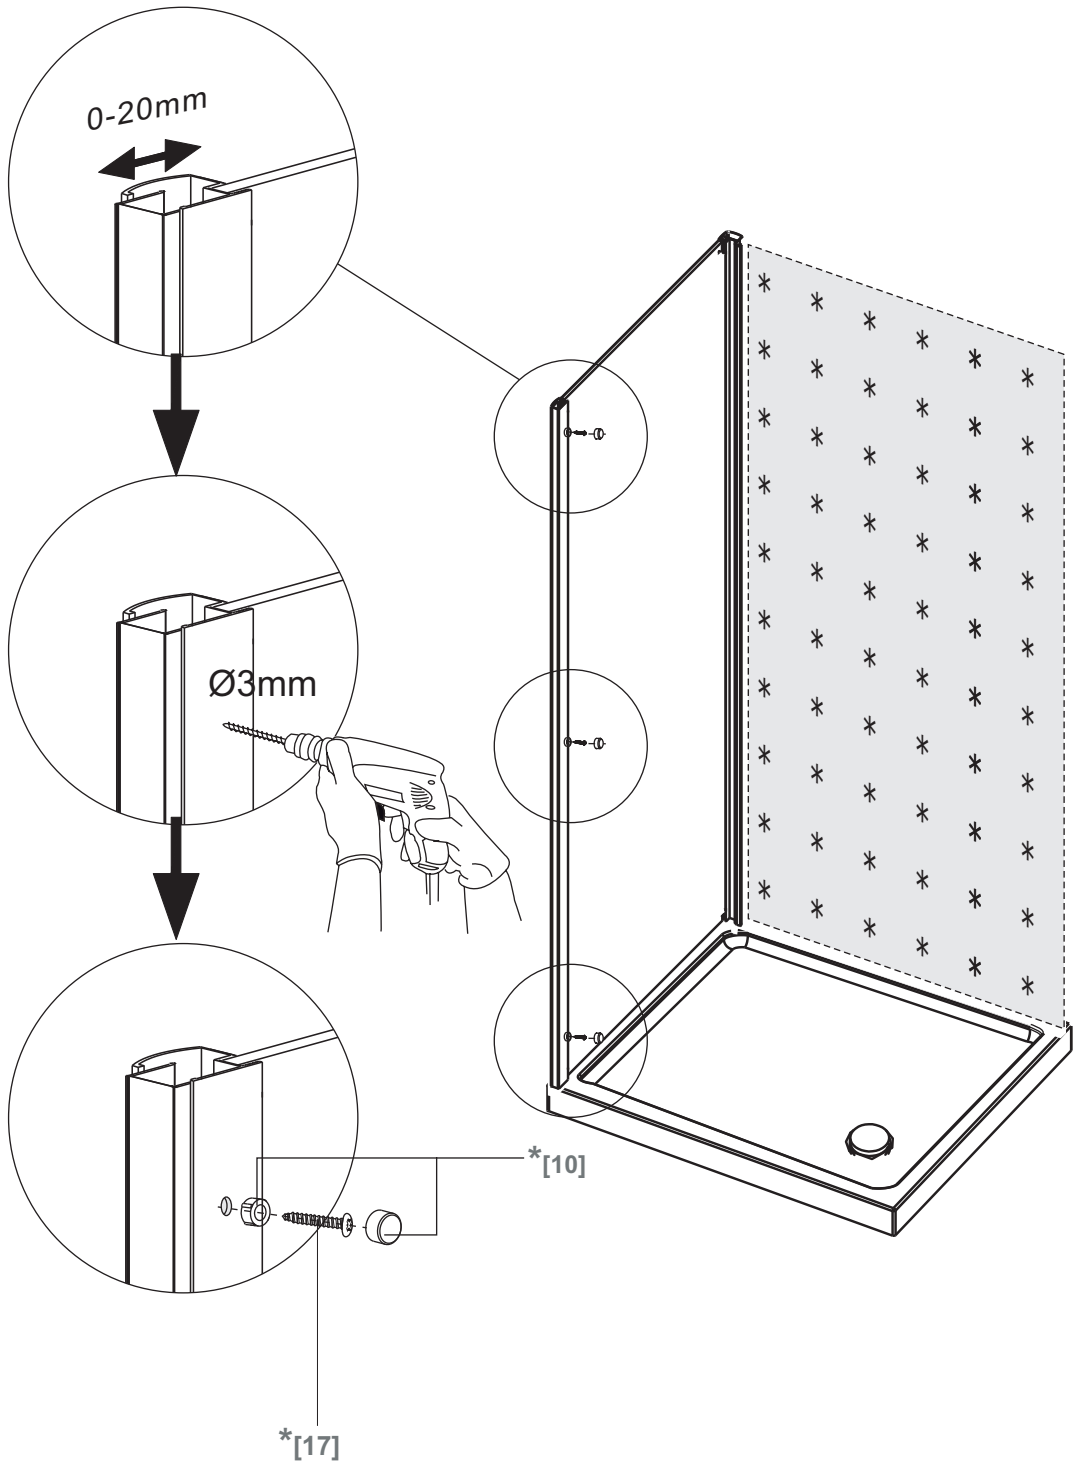

Bandhours

Side 80
Side 90

80x190CM

90x190CM

[01] x 1

[13]d x 1

[13]e x 1

[10] x 6

*[13]b x 1

*[13]c x 2

Ø3mm

Ø6mm

	Min. & Max
Side 80	785--825mm
Side 90	885--925mm

[01] x-1

[10] x 3

(St4x12mm)

[17] x3

*Parts not provided.They are included in front door package

*Parts not provided.They are included in front door package

* [17] x3

* [10] x 3

*Parts not provided. They are included in front door package

*[13]a x 1

*[13]b x 1

*[13]c x 1

[13]d x 1

[13]e x 1