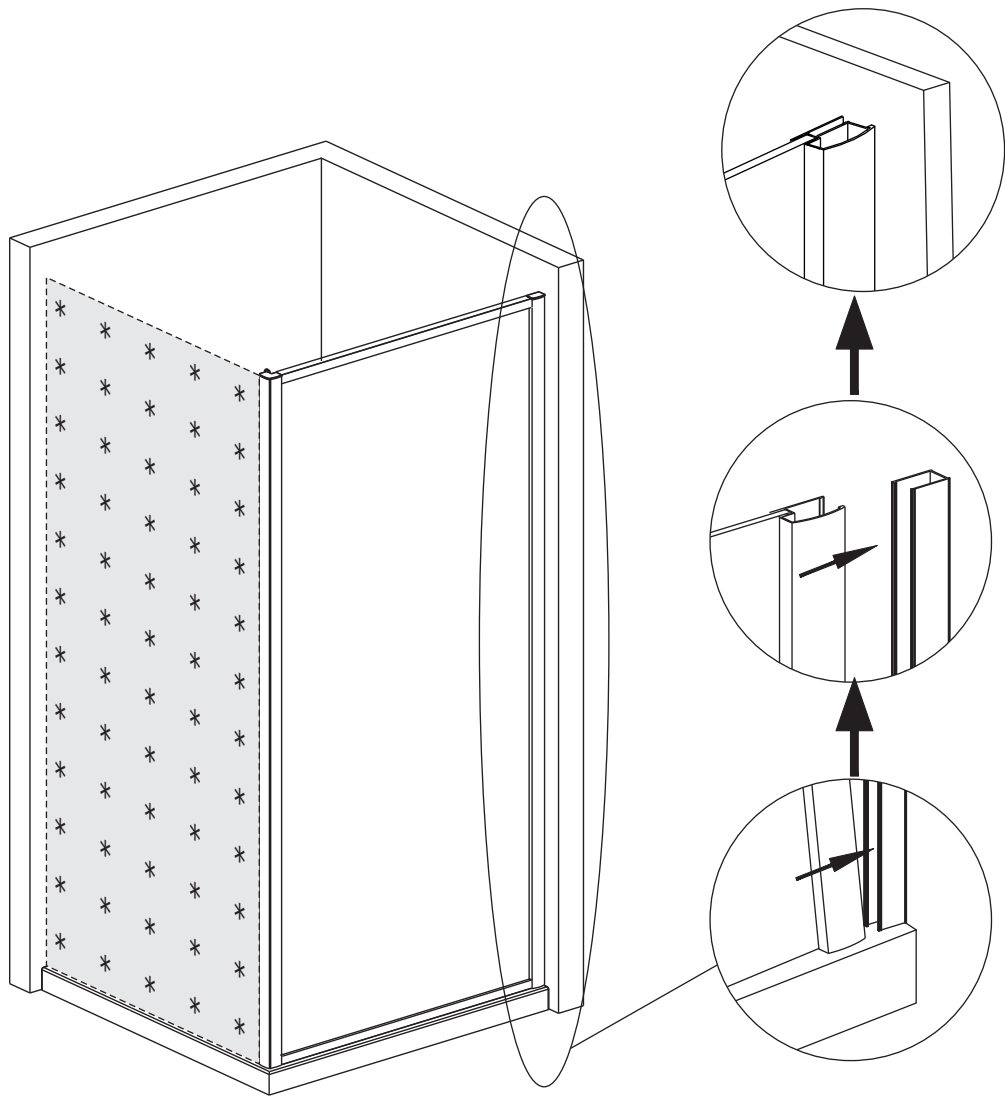

Bandhours

Side 80
Side 90

80x190CM

90x190CM

[01] x 1

[13]d x 1

[13]e x 1

[10] x 6

(St4x12mm)

[17] x 3

(St4x30mm)

[18] x 3

[14] x 3

*Parts not provided. They are included in front door package

*[04] x 1

*[13]a x 1

*[13]b x 1

*[13]c x 2

Ø3mm

Ø6mm

	Min. & Max
Side 80	785--825mm
Side 90	885--925mm

[01] x-1

[10] x 3

(St4x12mm)

[17] x3

*Parts not provided.They are included in front door package

*Parts not provided.They are included in front door package

* [17] x3

* [10] x 3

*Parts not provided. They are included in front door package