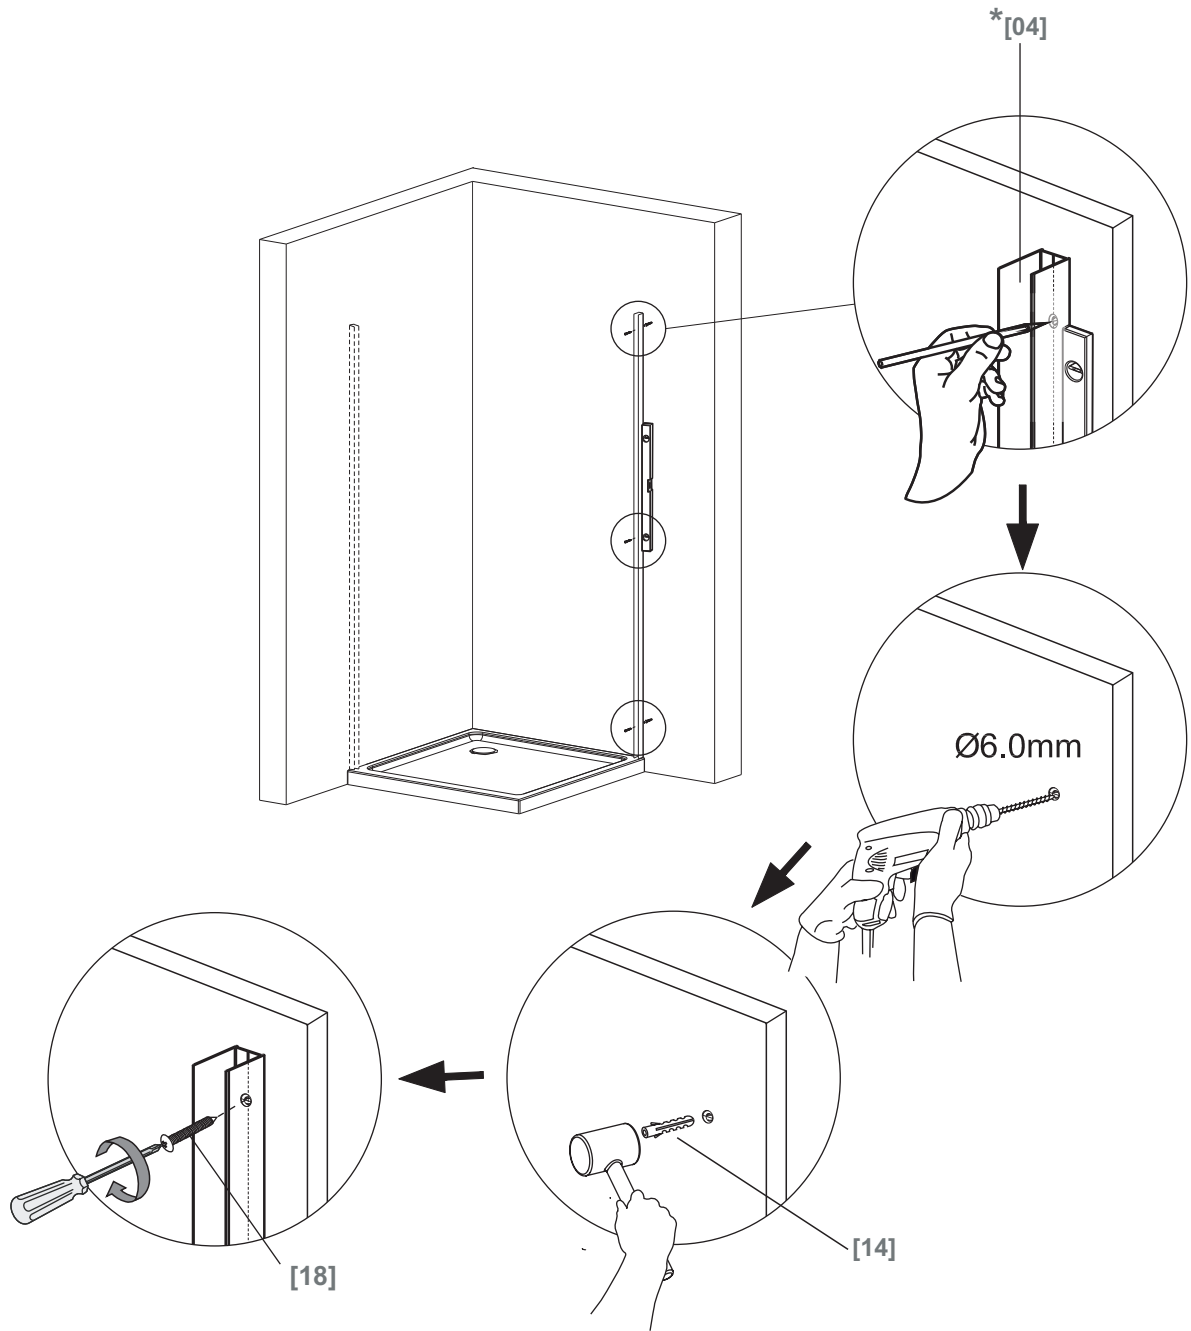

Bandhours

Side 80
Side 90

80x190CM

90x190CM

[01] x 1

[13]d x 1

[13]e x 1

[10] x 6

(St4x12mm)

[17] x 3

(St4x30mm)

[18] x 3

[14] x 3

*Parts not provided. They are included in front door package

*[04] x 1

*[13]a x 1

*[13]b x 1

*[13]c x 2

Ø3mm

Ø6mm

	Min. & Max
Side 80	785--825mm
Side 90	885--925mm

[01] x-1

[10] x 3

(St4x12mm)

[17] x3

*Parts not provided.They are included in front door package

*Parts not provided.They are included in front door package

* [17] x3

* [10] x 3

*Parts not provided. They are included in front door package